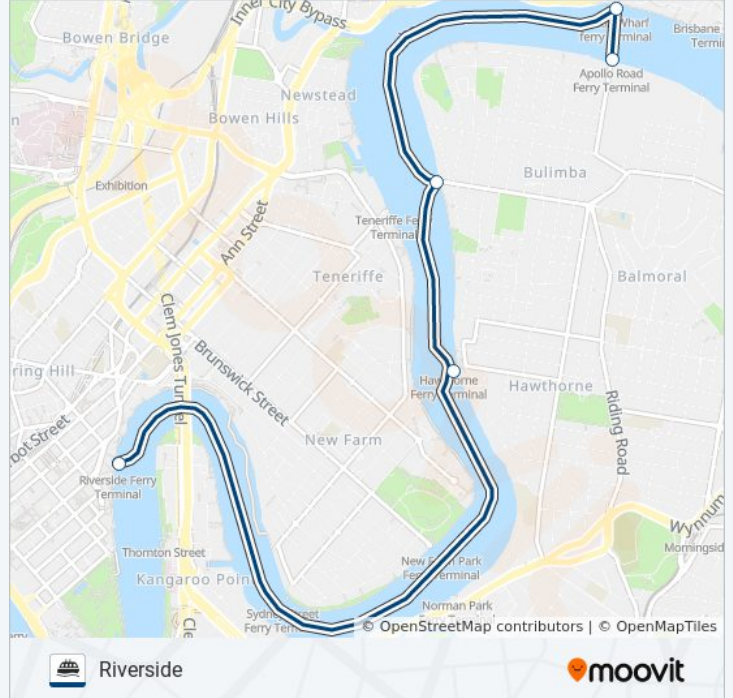

CITY CAT UPSTREAM - UQ

Riverside

[Get The App](#)

The CITY CAT UPSTREAM - UQ ferry line (Riverside) has 3 routes. For regular weekdays, their operation hours are: (1) Riverside: 7:01 AM - 9:01 AM(2) University Of Qld: 6:00 AM - 10:15 PM(3) West End: 4:20 PM - 5:50 PM
Use the Moovit App to find the closest CITY CAT UPSTREAM - UQ ferry station near you and find out when is the next CITY CAT UPSTREAM - UQ ferry arriving.

Direction: Riverside

5 stops

[VIEW LINE SCHEDULE](#)

Apollo Road Ferry Terminal

Bretts Wharf Ferry Terminal

Bulimba Ferry Terminal

Hawthorne Ferry Terminal

Riverside Ferry Terminal

CITY CAT UPSTREAM - UQ ferry Info**Direction:** Riverside**Stops:** 5**Trip Duration:** 30 min**Line Summary:**

Direction: University Of Qld

18 stops

[VIEW LINE SCHEDULE](#)

- Northshore Hamilton Ferry Terminal
- Apollo Road Ferry Terminal
- Bretts Wharf Ferry Terminal
- Teneriffe Ferry Terminal
- Bulimba Ferry Terminal
- Hawthorne Ferry Terminal
- New Farm Park Ferry Terminal
- Mowbray Park Ferry Terminal
- Sydney Street Ferry Terminal
- Riverside Ferry Terminal
- Qut Gardens Point Ferry Terminal
- South Bank Ferry Terminal
- North Quay Ferry Terminal
- Milton Ferry Terminal
- Regatta Ferry Terminal
- Guyatt Park Ferry Terminal
- West End Ferry Terminal
- UQ St Lucia Ferry Terminal

CITY CAT UPSTREAM - UQ ferry Info

Direction: University Of Qld

Stops: 18

Trip Duration: 83 min

Line Summary:

Direction: West End

5 stops

[VIEW LINE SCHEDULE](#)