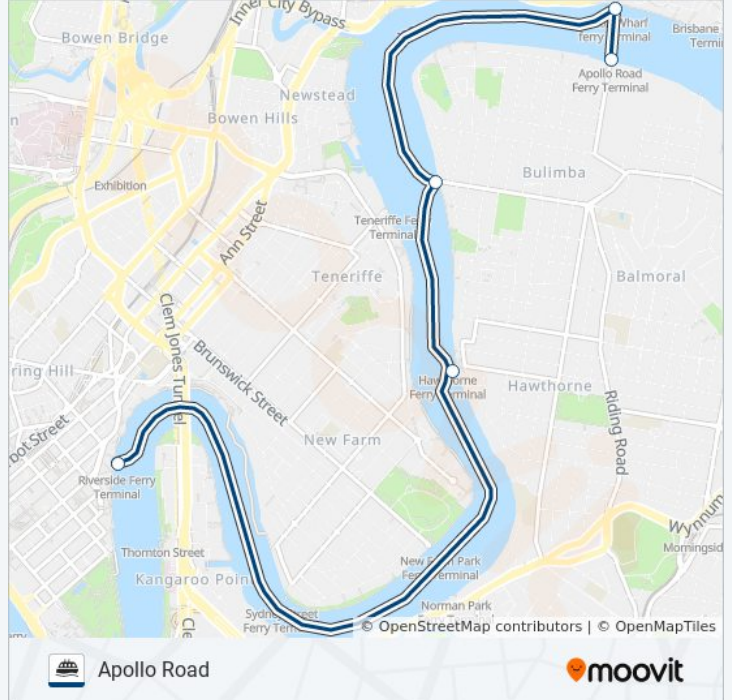

CITY CAT DOWNSTREAM - N...

Apollo Road

[Get The App](#)

The CITY CAT DOWNSTREAM - NORTHSHORE HAMILTON ferry line (Apollo Road) has 3 routes. For regular weekdays, their operation hours are:

(1) Apollo Road: 4:05 PM - 6:20 PM (2) Northshore Hamilton: 6:00 AM - 10:15 PM (3) Qut: 6:50 AM - 8:28 AM

Use the Moovit App to find the closest CITY CAT DOWNSTREAM - NORTHSHORE HAMILTON ferry station near you and find out when is the next CITY CAT DOWNSTREAM - NORTHSHORE HAMILTON ferry arriving.

Direction: Apollo Road

CITY CAT DOWNSTREAM - NORTHSHORE HAMILTON ferry Info

Direction: Apollo Road

Stops: 5

Trip Duration: 30 min

Line Summary:

Direction: Northshore Hamilton
 18 stops
[VIEW LINE SCHEDULE](#)

- UQ St Lucia Ferry Terminal
- West End Ferry Terminal
- Guyatt Park Ferry Terminal
- Regatta Ferry Terminal
- Milton Ferry Terminal
- North Quay Ferry Terminal
- South Bank Ferry Terminal
- Out Gardens Point Ferry Terminal
- Riverside Ferry Terminal
- Sydney Street Ferry Terminal
- Mowbray Park Ferry Terminal
- New Farm Park Ferry Terminal
- Hawthorne Ferry Terminal
- Bulimba Ferry Terminal
- Teneriffe Ferry Terminal
- Bretts Wharf Ferry Terminal
- Apollo Road Ferry Terminal
- Northshore Hamilton Ferry Terminal

CITY CAT DOWNSTREAM - NORTHSHORE HAMILTON ferry Info

Direction: Northshore Hamilton
Stops: 18
Trip Duration: 83 min
Line Summary:

Direction: Qut

5 stops

[VIEW LINE SCHEDULE](#)

West End Ferry Terminal

Guyatt Park Ferry Terminal