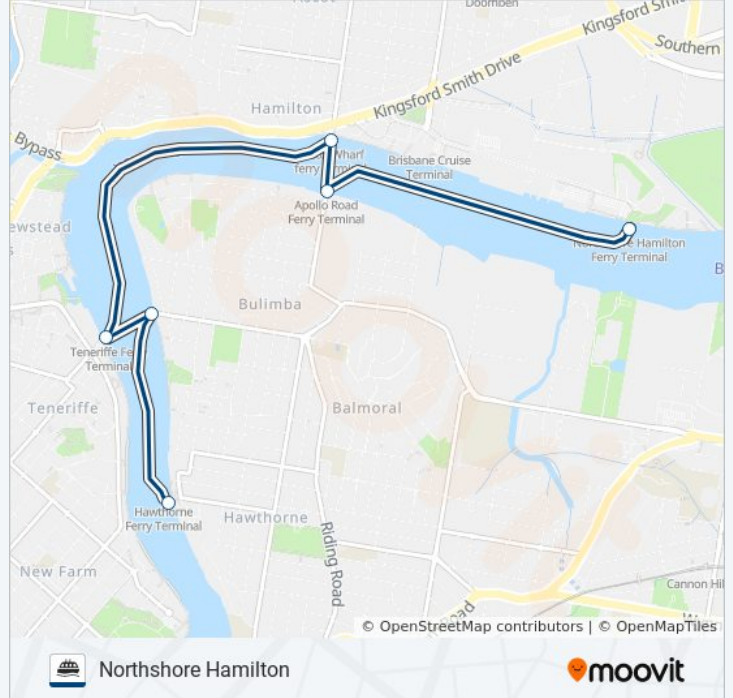

Use the Moovit App to find the closest CITY CAT DOWNSTREAM - NORTHSHORE HAMILTON ferry station near you and find out when is the next CITY CAT DOWNSTREAM - NORTHSHORE HAMILTON ferry arriving.

Direction: Apollo Road

CITY CAT DOWNSTREAM - NORTHSHORE HAMILTON ferry Info

Direction: Apollo Road

Stops: 5

Trip Duration: 30 min

Line Summary:

Direction: Northshore Hamilton
 18 stops
[VIEW LINE SCHEDULE](#)

- UQ St Lucia Ferry Terminal
- West End Ferry Terminal
- Guyatt Park Ferry Terminal
- Regatta Ferry Terminal
- Milton Ferry Terminal
- North Quay Ferry Terminal
- South Bank Ferry Terminal
- Out Gardens Point Ferry Terminal
- Riverside Ferry Terminal
- Sydney Street Ferry Terminal
- Mowbray Park Ferry Terminal
- New Farm Park Ferry Terminal
- Hawthorne Ferry Terminal
- Bulimba Ferry Terminal
- Teneriffe Ferry Terminal
- Bretts Wharf Ferry Terminal
- Apollo Road Ferry Terminal
- Northshore Hamilton Ferry Terminal

CITY CAT DOWNSTREAM - NORTHSHORE HAMILTON ferry Time Schedule

Northshore Hamilton Route Timetable:

Sunday	6:00 AM - 10:15 PM
Monday	Not Operational
Tuesday	5:30 AM - 10:15 PM
Wednesday	5:30 AM - 10:15 PM
Thursday	5:30 AM - 10:15 PM
Friday	6:00 AM - 10:15 PM
Saturday	6:00 AM - 10:15 PM

CITY CAT DOWNSTREAM - NORTHSHORE HAMILTON ferry Info

Direction: Northshore Hamilton
Stops: 18
Trip Duration: 83 min
Line Summary:

Direction: Qut

5 stops

[VIEW LINE SCHEDULE](#)

West End Ferry Terminal

Guyatt Park Ferry Terminal