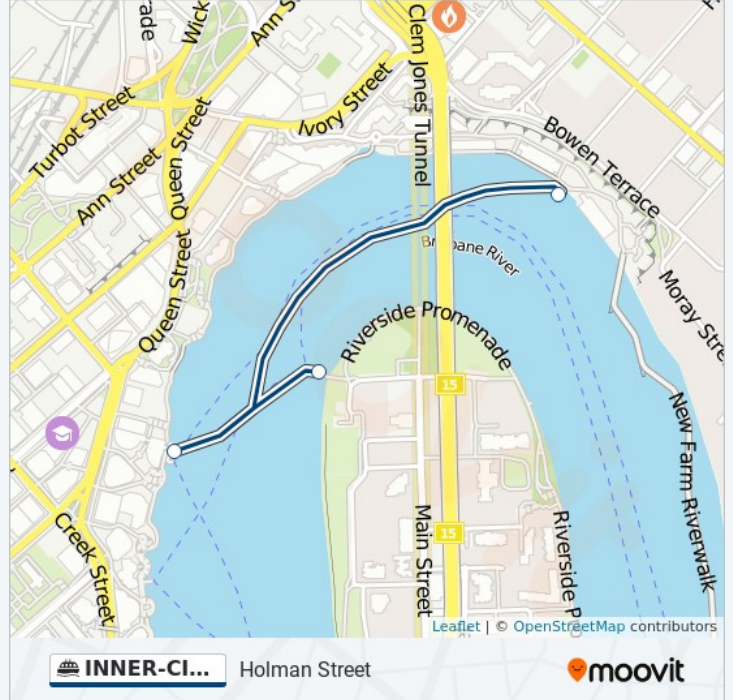

 INNER-CITY CROSS-RIVER - ...

Holman Street

[Get The App](#)

The INNER-CITY CROSS-RIVER - HOLMAN STREET ferry line Holman Street has one route. For regular weekdays, their operation hours are:

(1) Holman Street: 5:58 AM - 11:28 PM

Use the Moovit App to find the closest INNER-CITY CROSS-RIVER - HOLMAN STREET ferry station near you and find out when is the next INNER-CITY CROSS-RIVER - HOLMAN STREET ferry arriving.

Direction: Holman Street

3 stops

[VIEW LINE SCHEDULE](#)

Howard Smith Wharves Ferry Terminal

Riverside Ferry Terminal

Holman Street Ferry Terminal

**INNER-CITY CROSS-RIVER - HOLMAN STREET
ferry Time Schedule**

Holman Street Route Timetable:

Sunday	5:58 AM - 11:28 PM
Monday	Not Operational
Tuesday	5:58 AM - 11:28 PM
Wednesday	5:58 AM - 11:28 PM
Thursday	5:58 AM - 11:28 PM
Friday	5:58 AM - 11:28 PM
Saturday	5:58 AM - 11:28 PM

**INNER-CITY CROSS-RIVER - HOLMAN STREET
ferry Info****Direction:** Holman Street**Stops:** 3**Trip Duration:** 9 min**Line Summary:**