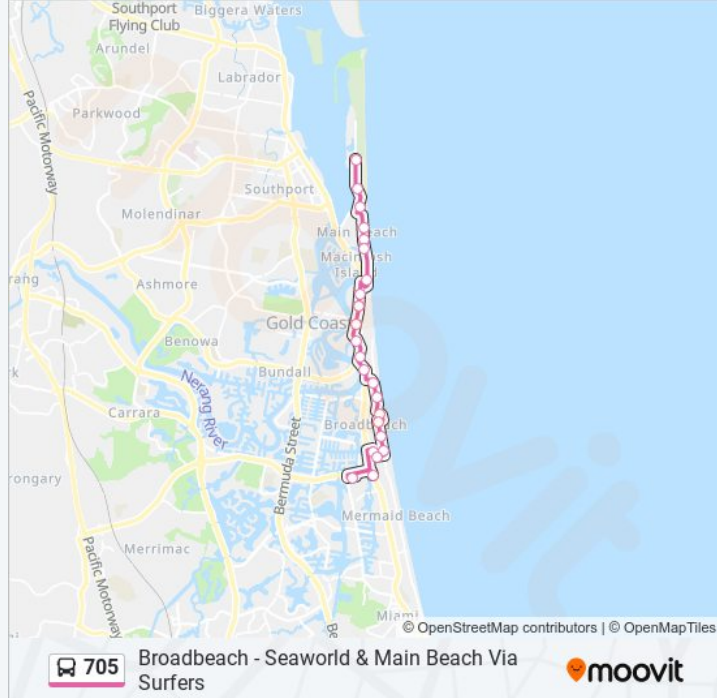

Main Beach Pde at Woodroffe Avenue

Main Beach Pde at Main Beach Tourist Park

Seaworld Dr at Southport Yacht Club

Seaworld Dr at Mariners Cove

Sea World

705 bus time schedules and route maps are available in an offline PDF at moovitapp.com. Use the [Moovit App](#) to see live bus times, train schedule or subway schedule, and step-by-step directions for all public transit in Brisbane.

[About Moovit](#) • [MaaS Solutions](#) • [Supported Countries](#) • [Mooviter Community](#)

© 2024 Moovit - All Rights Reserved

Check Live Arrival Times