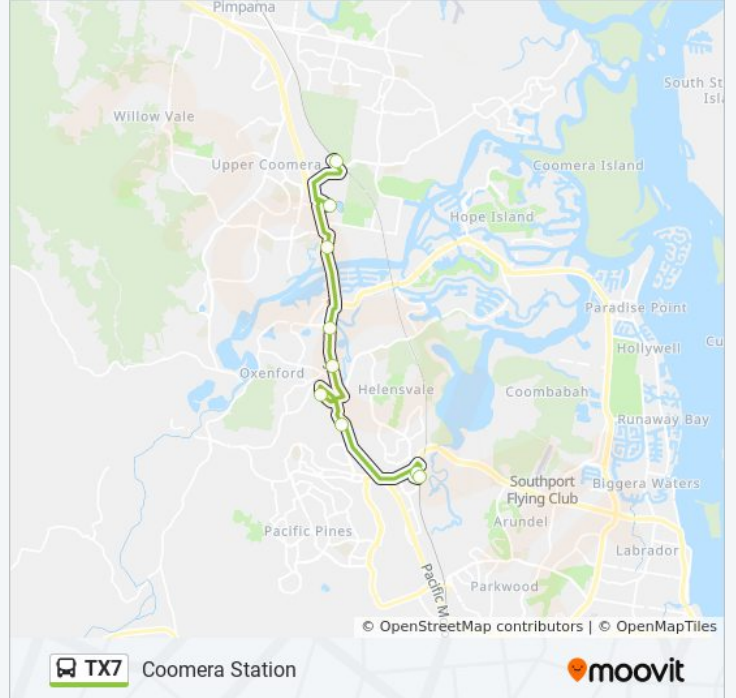

Use the Moovit App to find the closest TX7 bus station near you and find out when is the next TX7 bus arriving.

Direction: Coomera Station

9 stops

[VIEW LINE SCHEDULE](#)

- Helensvale Stop C
- Town Centre Drive
- Wet 'N' Wild
- Movie World
- Siganto Dr Near Grey Gum St
- Siganto Dr at Tradewinds Street
- Dreamworld Parkway at Boathouse Tavern
- Dreamworld
- Coomera Station

TX7 bus Time Schedule

Coomera Station Route Timetable:

Sunday	08:44 - 18:15
Monday	Not Operational
Tuesday	08:49 - 18:15
Wednesday	08:49 - 18:15
Thursday	08:49 - 18:15
Friday	08:49 - 18:15
Saturday	08:44 - 18:15

TX7 bus Info

Direction: Coomera Station

Stops: 9

Trip Duration: 30 min

Line Summary:

Direction: Helensvale Station

8 stops

[VIEW LINE SCHEDULE](#)

Coomera Station, Stop B

Dreamworld

Dreamworld Pkwy at Foxwell Rd

Siganto Dr at Tradewinds Street

Siganto Dr Near Grey Gum St

Movie World

Wet 'N' Wild

Helensvale Station