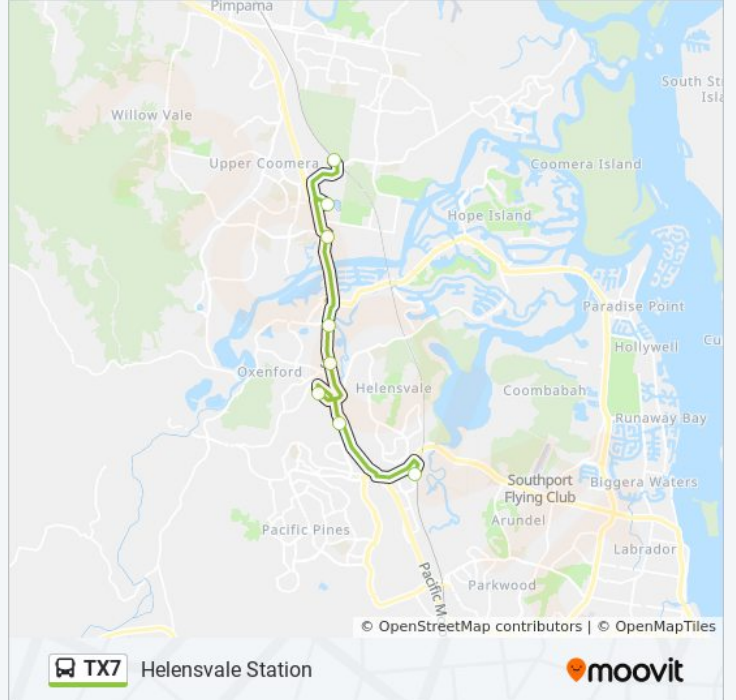

TX7 bus time schedules and route maps are available in an offline PDF at moovitapp.com. Use the [Moovit App](#) to see live bus times, train schedule or subway schedule, and step-by-step directions for all public transit in Brisbane.

[About Moovit](#) • [MaaS Solutions](#) • [Supported Countries](#) • [Mooviter Community](#)

© 2024 Moovit - All Rights Reserved

Check Live Arrival Times