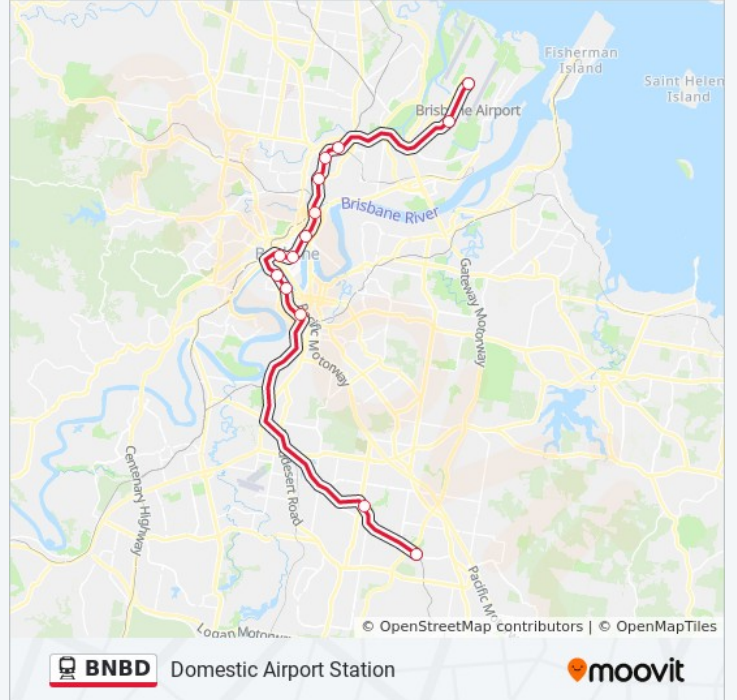

Domestic Airport Station

Get The App

The BNBD train line Domestic Airport Station has one route. For regular weekdays, their operation hours are:

(1) Domestic Airport Station: 06:11 - 20:41

Use the Moovit App to find the closest BNBD train station near you and find out when is the next BNBD train arriving.

Direction: Domestic Airport Station

12 stops

[VIEW LINE SCHEDULE](#)

- Beenleigh Station
- Loganlea Station
- Altandi Station
- Roma Street Station
- Central Station
- Fortitude Valley Station
- Bowen Hills Station
- Albion Station
- Woolloowin Station
- Eagle Junction Station
- International Airport Station
- Domestic Airport Station

BNBD train Time Schedule

Domestic Airport Station Route Timetable:

Sunday	06:11 - 20:41
Monday	Not Operational
Tuesday	Not Operational
Wednesday	Not Operational
Thursday	Not Operational
Friday	Not Operational
Saturday	06:11 - 20:41

BNBD train Info

Direction: Domestic Airport Station

Stops: 12

Trip Duration: 82 min

Line Summary:

BNBD train time schedules and route maps are available in an offline PDF at moovitapp.com. Use the [Moovit App](#) to see live bus times, train schedule or subway schedule, and step-by-step directions for all public transit in Brisbane.