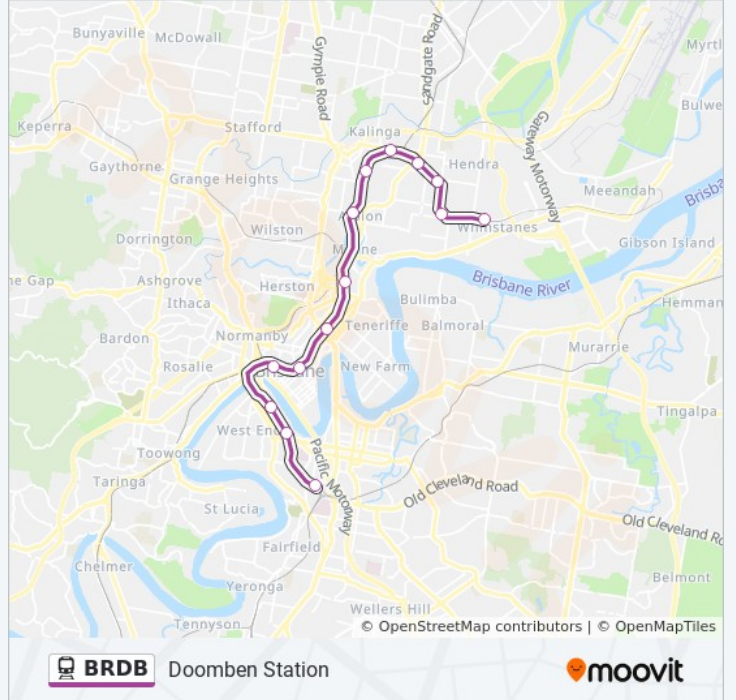

## Doomben Station

[Get The App](#)

The BRDB train line Doomben Station has one route. For regular weekdays, their operation hours are:

(1) Doomben Station: 05:19 - 19:19

Use the Moovit App to find the closest BRDB train station near you and find out when is the next BRDB train arriving.

### Direction: Doomben Station

14 stops

[VIEW LINE SCHEDULE](#)

- Park Road Station
- South Bank Station
- South Brisbane Station
- Roma Street Station
- Central Station
- Fortitude Valley Station
- Bowen Hills Station
- Albion Station
- Woolloowin Station
- Eagle Junction Station
- Clayfield Station
- Hendra Station
- Ascot Station
- Doomben Station

### BRDB train Time Schedule

Doomben Station Route Timetable:

Sunday	Not Operational
Monday	Not Operational
Tuesday	Not Operational
Wednesday	Not Operational
Thursday	05:19 - 19:19
Friday	Not Operational
Saturday	Not Operational

### BRDB train Info

**Direction:** Doomben Station

**Stops:** 14

**Trip Duration:** 27 min

**Line Summary:**

BRDB train time schedules and route maps are available in an offline PDF at [moovitapp.com](https://moovitapp.com). Use the [Moovit App](#) to see live bus times, train schedule or subway schedule, and step-by-step directions for all public transit in Brisbane.