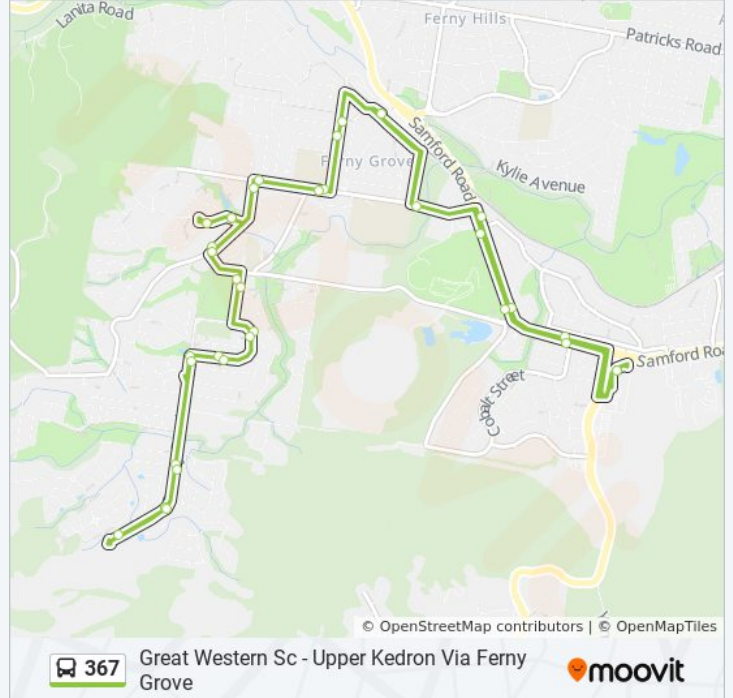

**367 bus Info**

**Direction:** Great Western Shopping Centre

**Stops:** 36

**Trip Duration:** 41 min

**Line Summary:**

Canvey Rd Near Brockman  
 Canvey Rd Near Kingfisher Dr  
 Canvey Rd Near Wagtail St  
 Canvey Rd Near Incline St  
 Charolais Cr at Wyellan Pl  
 Charolais Cr Near Kirralee Cr  
 Cemetery Rd at Cemetery - Upper Kedron  
 Mcalroy Rd at Mcalroy - Upper Kedron  
 Mcgregor Way at Glencoe Cl  
 Mcgregor Way Near Mcalroy Rd  
 Mcginn Rd at Mcalroy Rd  
 Mcginn Rd at Archdale Rd  
 Mcginn Rd At Coleraine St  
 Ferny Grove Station, Stop C  
 Samford Rd Near Tramway St  
 Samford Rd Near Warrong St  
 Samford Rd Near Cobalt St  
 Settlement Rd At Great Western Shopping Centre

**Direction: Upper Kedron, Canvey Rd**

19 stops

[VIEW LINE SCHEDULE](#)

Settlement Rd At Great Western Shopping Centre  
 Samford Rd at Cobalt St  
 Samford Rd Near Warrong St  
 Samford Rd Near Claverton St  
 Tramway St Near Arbor St  
 Ferny Grove Station, Stop D  
 Archdale Rd Near Ballylin St  
 Mcginn Rd Near Hogarth Rd  
 Mcalroy Rd Near Mcginn Rd  
 Mcgregor Way at Glencoe Cl  
 Mcgregor Way Near Mcalroy Rd