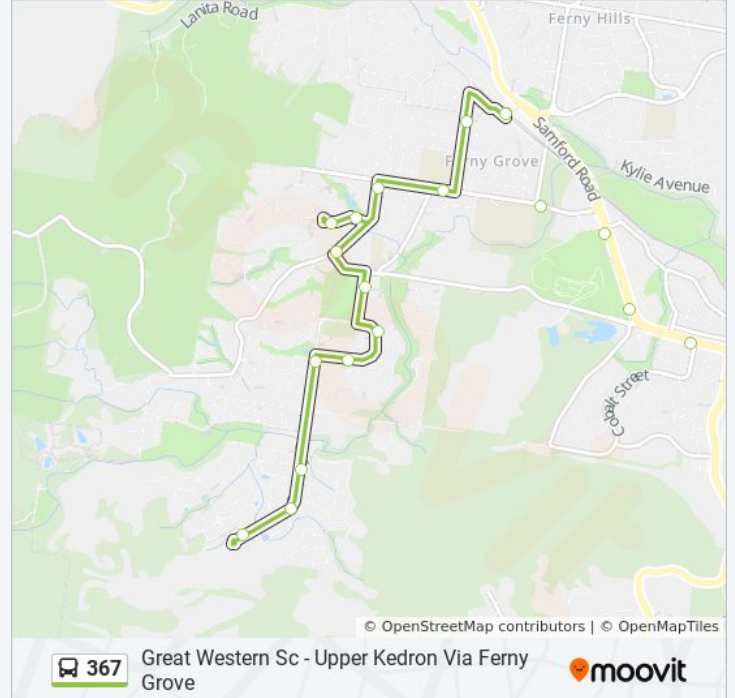

Mcalroy Rd at Mcalroy - Upper Kedron

Cemetery Rd at Cemetery - Upper Kedron

Charolais Cr Near Kirrallee Cr

Charolais Cr at Wyellan Pl

Canvey Rd Near Incline St

Canvey Rd Near Wagtail St

Canvey Rd Near Kingfisher Dr

Canvey Rd Near Brockman

367 bus time schedules and route maps are available in an offline PDF at moovitapp.com. Use the [Moovit App](#) to see live bus times, train schedule or subway schedule, and step-by-step directions for all public transit in Brisbane.

[About Moovit](#) • [MaaS Solutions](#) • [Supported Countries](#) • [Mooviter Community](#)

© 2024 Moovit - All Rights Reserved

Check Live Arrival Times