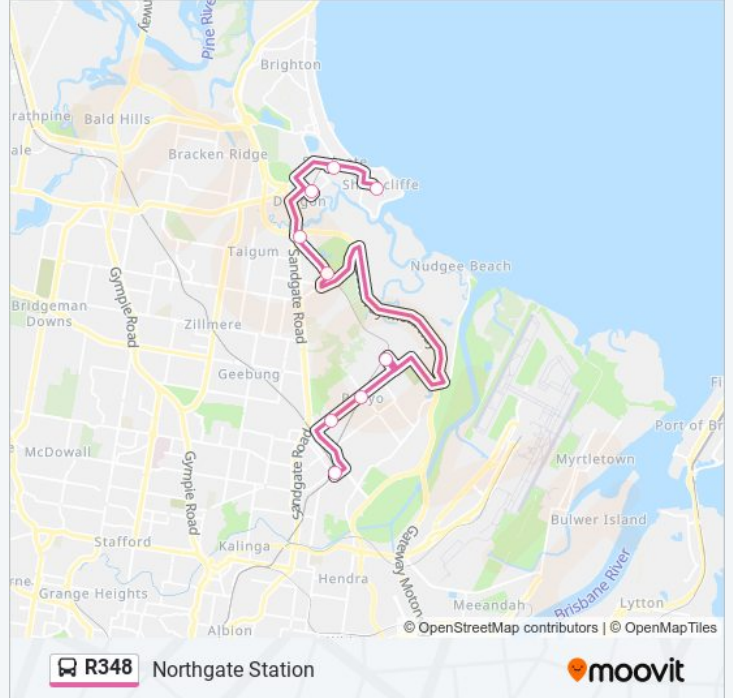

Use the Moovit App to find the closest R348 bus station near you and find out when is the next R348 bus arriving.

Direction: Northgate Station

9 stops

[VIEW LINE SCHEDULE](#)

Shorncliffe Station - Railway Pde

Sandgate Station

Deagon Station - Albury St

North Boondall Station - Peacock St

Aberdeen Pde at Boondall Station

Nudgee Station - St Achs St

Royal Pde at Banyo, Stop 30

Saint Vincents Rd at First Street, Stop 25

R348 bus Info

Direction: Northgate Station

Stops: 9

Trip Duration: 37 min

Line Summary:

Direction: Shorncliffe Station

9 stops

[VIEW LINE SCHEDULE](#)

- Holland St at Northgate Station
- Saint Vincents Rd at First Street, Stop 25
- Saint Vincents Rd at Banyo, Stop 30
- Nudgee Station - St Achs St
- Aberdeen Pde at Boondall Station
- North Boondall Station - Lyndhurst Rd
- Deagon Station - Albury St
- Sandgate Station
- Shorncliffe Station - Railway Pde