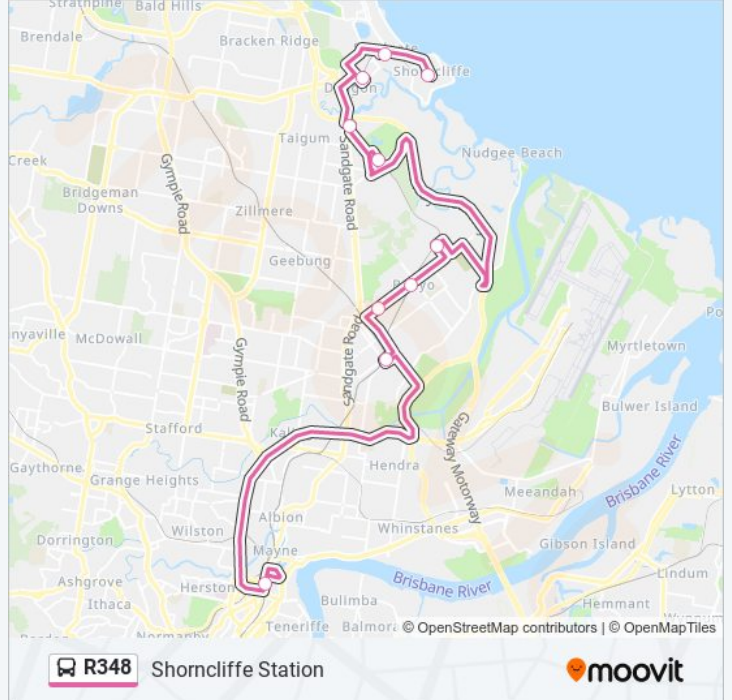

Sandgate Station

Deagon Station - Albury St

North Boondall Station - Peacock St

Aberdeen Pde at Boondall Station

Nudgee Station - St Achs St

Royal Pde at Banyo, Stop 30

Saint Vincents Rd at First Street, Stop 25

R348 bus Info

Direction: Northgate Station

Stops: 9

Trip Duration: 37 min

Line Summary:

Direction: Shorncliffe Station

9 stops

[VIEW LINE SCHEDULE](#)

R348 bus Time Schedule

Shorncliffe Station Route Timetable:

Sunday	Not Operational
Monday	19:52 - 23:37
Tuesday	00:07 - 23:37
Wednesday	00:07 - 23:37
Thursday	00:07 - 23:37
Friday	00:07 - 00:37
Saturday	Not Operational

R348 bus Info

Direction: Shorncliffe Station

Stops: 9

Trip Duration: 38 min

Line Summary:

R348 bus time schedules and route maps are available in an offline PDF at moovitapp.com. Use the [Moovit App](#) to see live bus times, train schedule or subway schedule, and step-by-step directions for all public transit in Brisbane.