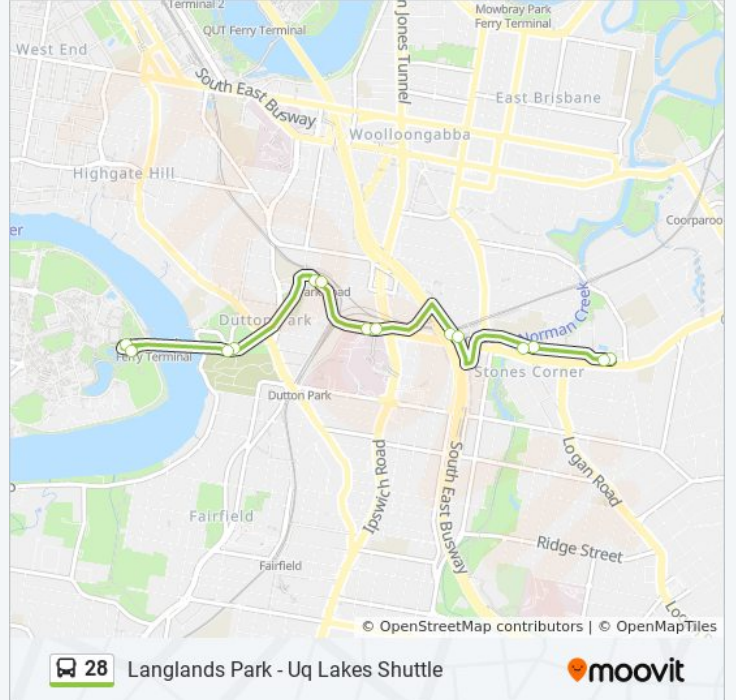

Use the Moovit App to find the closest 28 bus station near you and find out when is the next 28 bus arriving.

### Direction: Langlands Park - UQ Shuttle

13 stops

[VIEW LINE SCHEDULE](#)

Langlands Park Station, Platform 1

Stones Corner Station, Platform 1

Buranda Busway, Platform 1

Pa Hospital Station, Platform 2

Boggo Road Station, Platform 6

Dutton Park Place

UQ Lakes, Platform C

Dutton Park Place

Boggo Road Station, Platform 5

Pa Hospital Station, Platform 1

Buranda Busway, Platform 2

Stones Corner Station, Platform 2

Langlands Park Station, Platform 2

### 28 bus Info

**Direction:** Langlands Park - UQ Shuttle

**Stops:** 13

**Trip Duration:** 19 min

**Line Summary:**

28 bus time schedules and route maps are available in an offline PDF at [moovitapp.com](https://moovitapp.com). Use the [Moovit App](#) to see live bus times, train schedule or subway schedule, and step-by-step directions for all public transit in Brisbane.