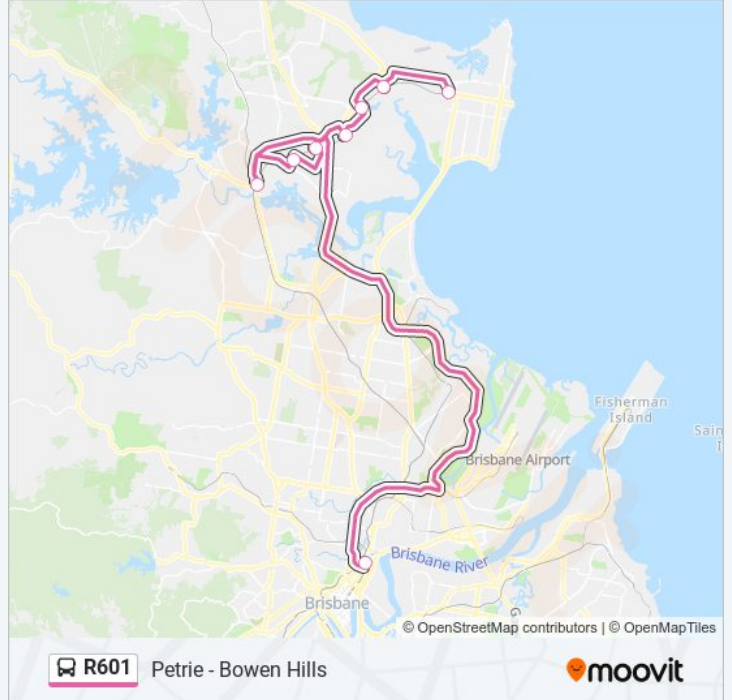

Use the Moovit App to find the closest R601 bus station near you and find out when is the next R601 bus arriving.

**Direction: Bowen Hills Station**

8 stops

[VIEW LINE SCHEDULE](#)

Kippa-Ring Stations, Stop B

Rothwell Station

Mango Hill East Station

Mango Hill Station

Murrumba Downs Station, Stop B

Kallangur Station, Stop B

Petrie Station, Stop A

Abbotsford Rd At Bowen Hills Near Edgar St

**R601 bus Time Schedule**

**R601 bus Info**

**Direction:** Bowen Hills Station

**Stops:** 8

**Trip Duration:** 82 min

**Line Summary:**

### Direction: Kippa-Ring Station

8 stops

[VIEW LINE SCHEDULE](#)

Abbotsford Rd At Bowen Hills Near Edgar St

Petrie Station, Stop B

Kallangur Station, Stop A

Murrumba Downs Station, Stop B

Mango Hill Station