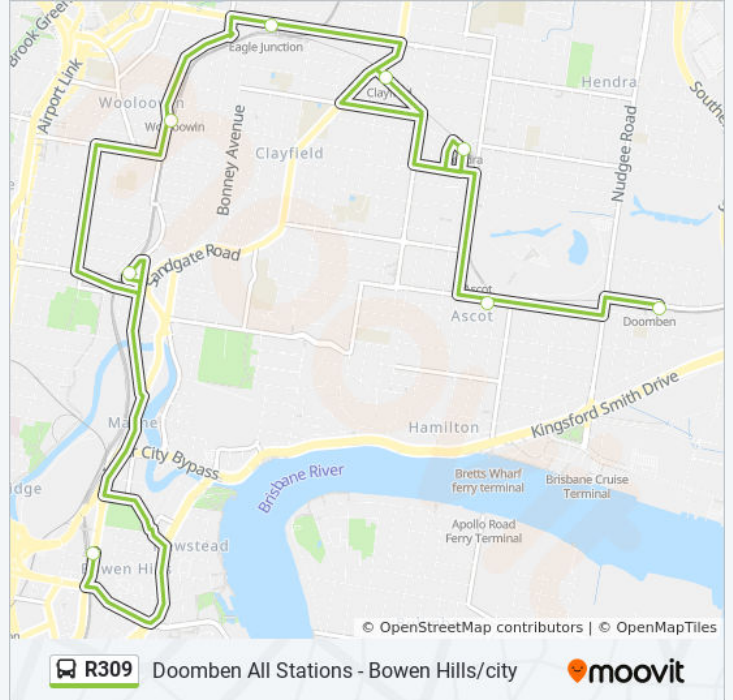

Junction Rd at Eagle Junction Station, Stop 28

Woolloowin Station - Bridge St

Albion Station

Abbotsford Rd At Bowen Hills Near Edgar St

### R309 bus Info

**Direction:** Bowen Hills Station

**Stops:** 8

**Trip Duration:** 41 min

**Line Summary:**

### Direction: Doomben Station

8 stops

[VIEW LINE SCHEDULE](#)

Abbotsford Rd At Bowen Hills Near Edgar St

Albion Station

Wooloowin Station - Chalk St

Junction Rd at Eagle Junction Station, Stop 28/1

Clayfield Station - Alexandra Rd