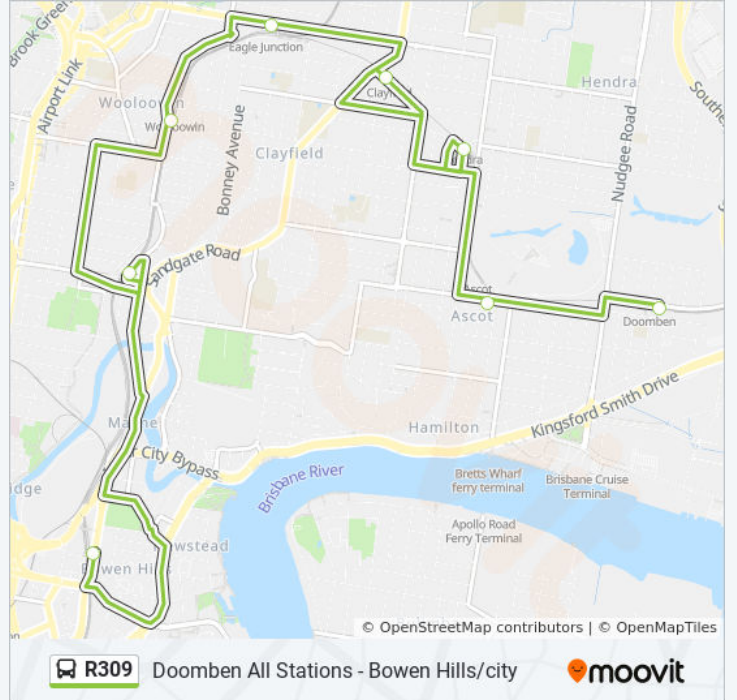

R309 bus time schedules and route maps are available in an offline PDF at moovitapp.com. Use the [Moovit App](#) to see live bus times, train schedule or subway schedule, and step-by-step directions for all public transit in Brisbane.

[About Moovit](#) • [MaaS Solutions](#) • [Supported Countries](#) • [Mooviter Community](#)

© 2024 Moovit - All Rights Reserved

Check Live Arrival Times