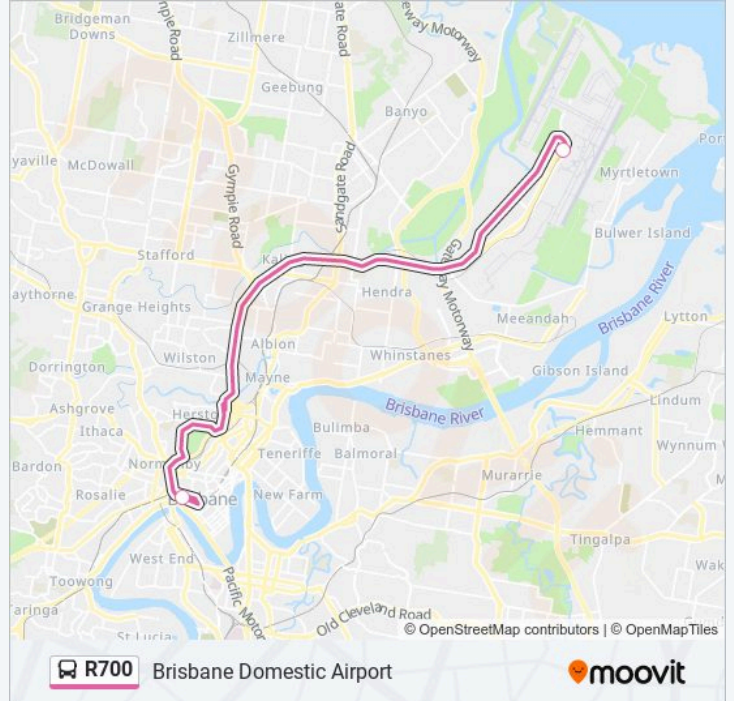

 R700

Brisbane Domestic Airport

Get The App

The R700 bus line (Brisbane Domestic Airport) has 2 routes. For regular weekdays, their operation hours are:

(1) Brisbane Domestic Airport: 05:34 - 21:34(2) Roma Street Station: 06:05 - 22:05

Use the Moovit App to find the closest R700 bus station near you and find out when is the next R700 bus arriving.

Direction: Brisbane Domestic Airport

2 stops

[VIEW LINE SCHEDULE](#)

Roma Street Stop 125 at Transit Centre

R700 bus Info

Direction: Brisbane Domestic Airport

Stops: 2

Trip Duration: 30 min

Line Summary:

Direction: Roma Street Station

3 stops

[VIEW LINE SCHEDULE](#)

R700 bus Info

Direction: Roma Street Station

Stops: 3

Trip Duration: 35 min

Line Summary:

R700 bus time schedules and route maps are available in an offline PDF at moovitapp.com. Use the Moovit App to see live bus times, train schedule or subway schedule, and step-by-step directions for all public transit in Brisbane.