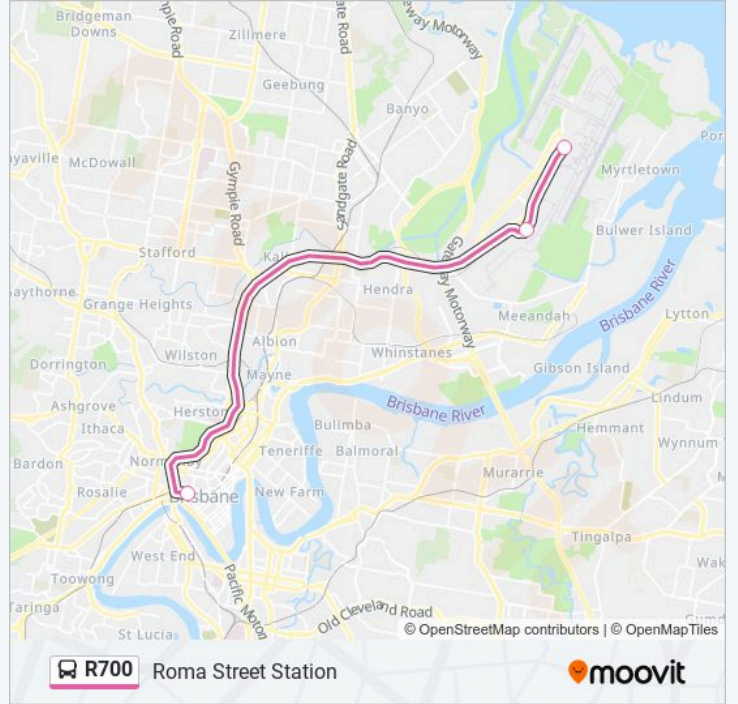

Use the Moovit App to find the closest R700 bus station near you and find out when is the next R700 bus arriving.

Direction: Brisbane Domestic Airport

2 stops

[VIEW LINE SCHEDULE](#)

Roma Street Stop 125 at Transit Centre

R700 bus Info

Direction: Brisbane Domestic Airport

Stops: 2

Trip Duration: 30 min

Line Summary:

Direction: Roma Street Station

3 stops

[VIEW LINE SCHEDULE](#)

Brisbane Domestic Airport

Brisbane International Airport

Roma Street Busway, Platform 2

R700 bus Time Schedule

Roma Street Station Route Timetable:

Sunday	06:05 - 22:05
Monday	Not Operational
Tuesday	Not Operational
Wednesday	Not Operational
Thursday	Not Operational
Friday	Not Operational
Saturday	06:05 - 22:05

R700 bus Info

Direction: Roma Street Station

Stops: 3

Trip Duration: 35 min

Line Summary:

R700 bus time schedules and route maps are available in an offline PDF at moovitapp.com. Use the Moovit App to see live bus times, train schedule or subway schedule, and step-by-step directions for all public transit in Brisbane.