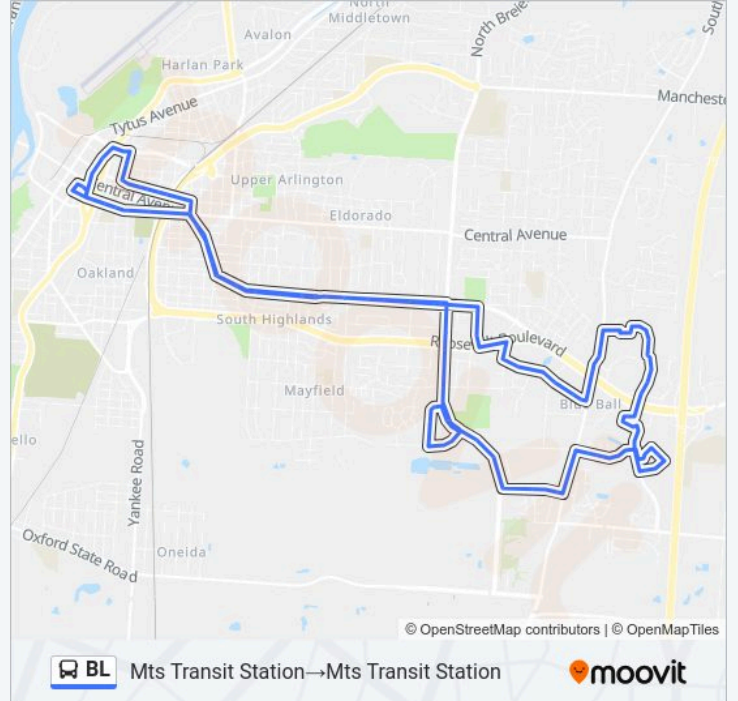

BL bus Info**Direction:** Mts Transit Station→Mts Transit Station**Stops:** 82**Trip Duration:** 60 min**Line Summary:**

Elliot Ave at Palm Beach Tan

Marshal Rd at Auto Zone

Old Roosevelt Rd (Midway)

Old Roosevelt Rd-Across From Woodridge Apartments

Towne Blvd at Meijer Service Station

Towne Blvd at Bus Stop Shelter

Towne Blvd at Kroger

Towne Blvd at Village Dr

Roosevelt Pkwy at Olive Garden

Lowe's

Walmart at Bio Life

Walmart-Middletown

Breiel Blvd at Lefferson Rd

Breiel Blvd at Freedom Ct Apartments

Aaron Dr at Food Mart

Aaron Dr Across From Mayfield Village Apartments

Aaron Dr at Breiel Blvd

Breiel at Hawthorn Apts

Breiel Blvd at School Yard

Manchester Ave at Iglehart St

Manchester Ave at Clark St

Clark St at Trinity Place

Verity Pkwy at Columbia Ave

Mts Transit Station