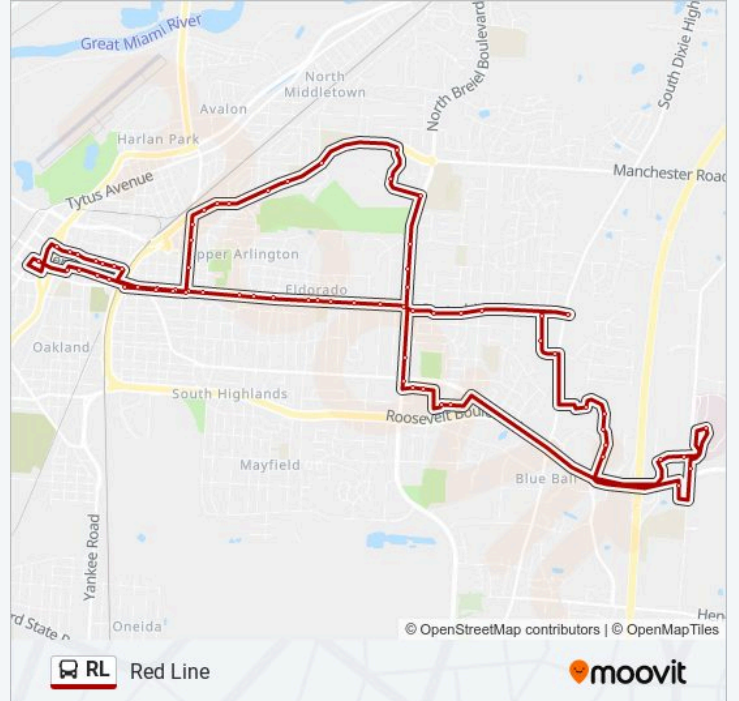

Central Ave at Breiel Blvd Eastbound

Central Ave And Elsmere St

Central Ave And Heinkle St

Central Ave And Marshall

Access Counseling

Bavarian St at Central Ave

Bavarian Woods Dr at Apartment Office

Bavarian Woods Dr at Vienna Forest

Market Ave at Union Rd

Market St at Mcdonalds Restaurant

Roosevelt Blvd at Big Lots

Roosevelt Blvd at Save-A-Lot Grocery

Marie Dr at Kitty Hawk Plaza

Marie Dr at Thrift Store

Breiel Blvd at Grand Ave

Breiel Blvd at Shopping Center

Central Ave at Breiel Blvd Westbound

Central Ave at Burton

Central Ave at Senior Center

Central Ave at Highview St

Central Ave at Magnolia St

Central Ave at Glenmore St

Central Ave at Euclid St

Central Ave at Aberdeen St

Manchester Ave at Grimes St

Manchester Ave at Leibee St

Manchester Ave at Iglehart St

Manchester Ave at Clark St

Manchester Ave at Webster St

Manchester Ave at Udf

Mts Transit Station

RL bus time schedules and route maps are available in an offline PDF at [moovitapp.com](https://moovitapp.com). Use the Moovit App to see live bus times, train schedule or subway schedule, and step-by-step directions for all public transit in Cincinnati.