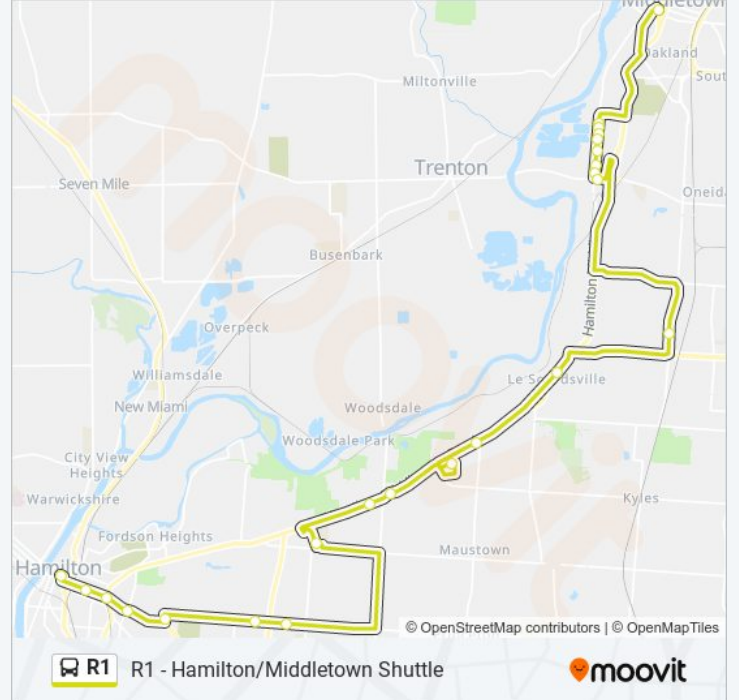

R1 bus Info

Direction: Bcrta Headquarters→Market Street Station - Area B

Stops: 2

Trip Duration: 12 min

Line Summary:

Direction: Market Street Station - Area B → Mts Transit Station

29 stops

[VIEW LINE SCHEDULE](#)

Direction: Mts Transit Station → Market Street Station - Area B

23 stops

[VIEW LINE SCHEDULE](#)

Mts Transit Station

Main St at Elm Grove Terrace Sb

Main St at Dollar General

S Main St at Granada Ave

Main St at Pinta Ave Sb

R1 bus Info

Direction: Mts Transit Station → Market Street Station - Area B

Stops: 23

Trip Duration: 54 min

Line Summary:

Wal-Mart Fairfield Twp. Wb

Princeton Square Apts. Sb

High & Fair Wb

High & Erie Wb

High & 7th Wb

Market Street Station - Area B

R1 bus time schedules and route maps are available in an offline PDF at moovitapp.com. Use the [Moovit App](#) to see live bus times, train schedule or subway schedule, and step-by-step directions for all public transit in Cincinnati.