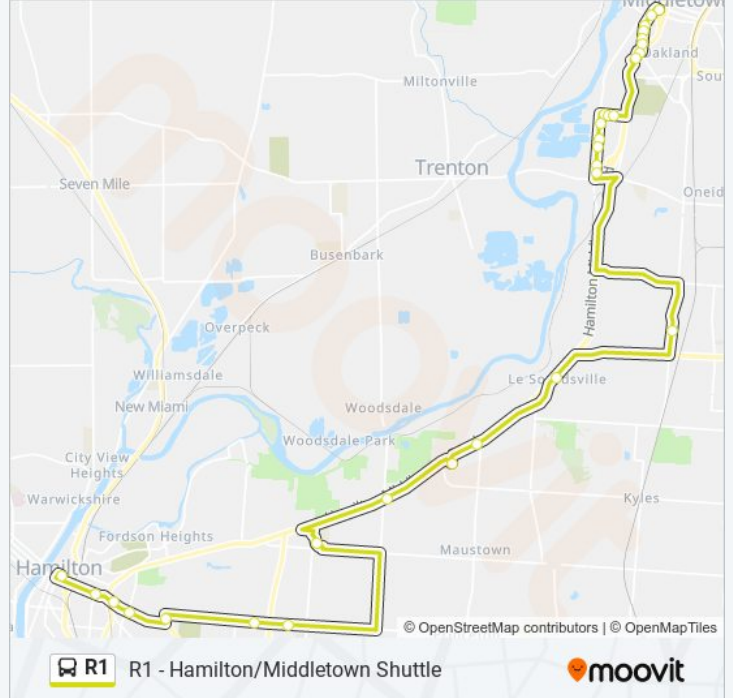

R1 bus Info

Direction: Bcrta Headquarters→Market Street Station - Area B

Stops: 2

Trip Duration: 12 min

Line Summary:

Direction: Market Street Station - Area B → Mts Transit Station

29 stops

[VIEW LINE SCHEDULE](#)

R1 bus Info

Direction: Market Street Station - Area B → Mts Transit Station

Stops: 29

Trip Duration: 50 min

Line Summary:

Woodlands on Lafayette

Lafayette Ave And Trailbridge Apts

Lafayette Ave And Trailbridge Apts Office

Primary Health Solutions

9th & Yankee Eb

Yankee Rd at Hanover Ave

Yankee Rd at Fifth Ave

Yankee Rd at Fourth Ave

Broad St at Girard Ave

Broad St at Middletown Public Library

Mts Transit Station

Direction: Mts Transit Station → Market Street Station - Area B

23 stops

[VIEW LINE SCHEDULE](#)

Mts Transit Station

Main St at Elm Grove Terrace Sb

Main St at Dollar General

S Main St at Granada Ave

Main St at Pinta Ave Sb