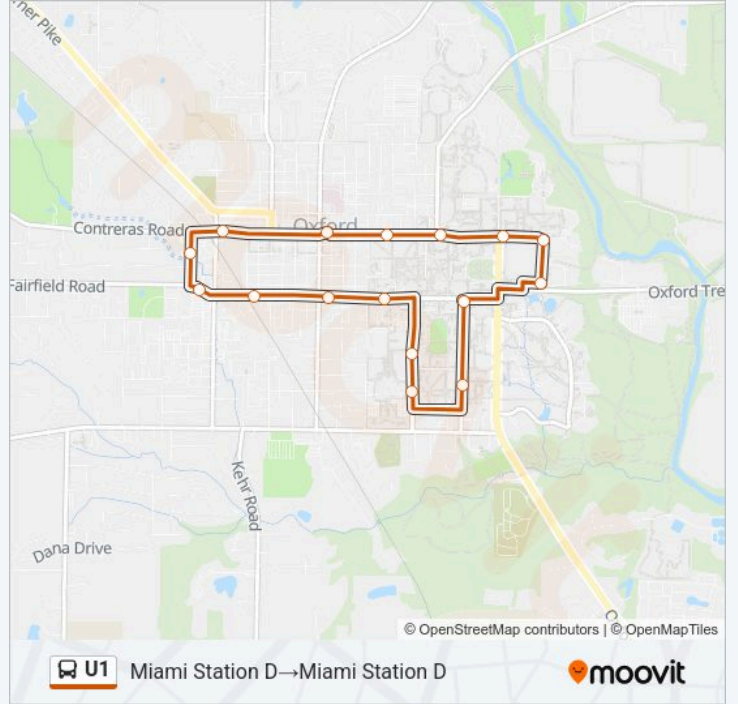

 **U1 Line****Farmer School→Farmer School**[Get The App](#)

The U1 bus line (Farmer School→Farmer School) has 2 routes. For regular weekdays, their operation hours are:
(1) Farmer School→Farmer School: 5:02 PM-9:34 PM(2) Miami Station D→Miami Station D: 7:00 AM-4:45 PM
Use the Moovit App to find the closest U1 bus station near you and find out when is the next U1 bus arriving.

Direction: Farmer School→Farmer School

18 stops

[VIEW LINE SCHEDULE](#)

Farmer School
Benton Hall
High & University Wb
Uptown Park
College Corner Pike And Westgate Drive Nb
Ccp And Melanee N
Walmart - Oxford
Ccp And Melanee S
College Corner Pike And Westgate Drive Sb
Taco Bell
Kroger
Stewart Square
Spring & Main Eb
Hanna House 2
Miami Station B
Cole Services Building
East Quad
Farmer School

U1 bus Info**Direction:** Farmer School→Farmer School**Stops:** 18**Trip Duration:** 31 min**Line Summary:**

Direction: Miami Station D→Miami Station D

17 stops

[VIEW LINE SCHEDULE](#)

- Miami Station D
- Cole Services Building
- East Quad
- Farmer School
- Benton Hall
- High & University Wb
- Uptown Park
- High & Locust
- Taco Bell
- Kroger
- Stewart Square
- Spring & Main Eb
- Hanna House 2
- Goggin Center
- Rec Center
- Morris Hall
- Miami Station D

U1 bus Info

Direction: Miami Station D→Miami Station D

Stops: 17

Trip Duration: 25 min

Line Summary:

U1 bus time schedules and route maps are available in an offline PDF at moovitapp.com. Use the Moovit App to see live bus times, train schedule or subway schedule, and step-by-step directions for all public transit in Cincinnati.