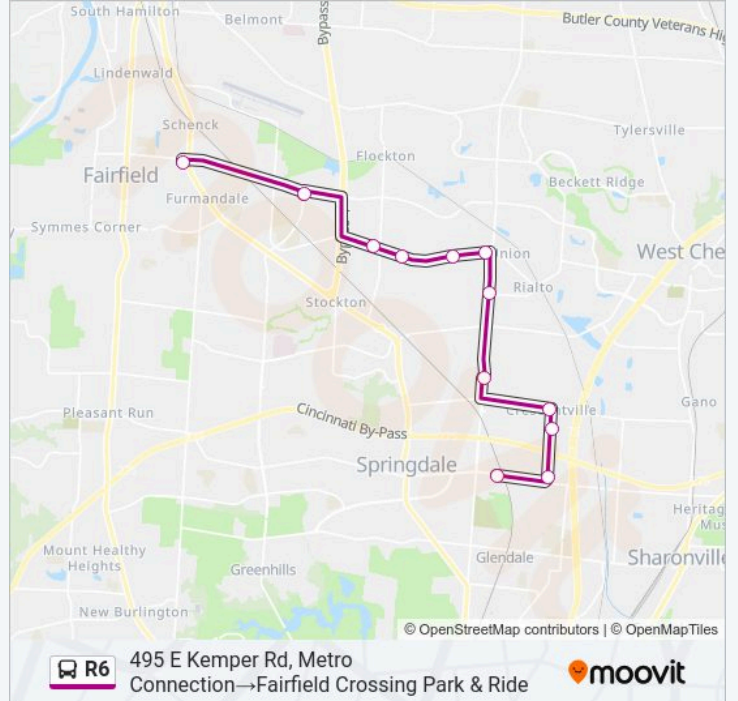

Port Union & Goldpark Wb

Port Union & Lesaint Wb

Koch Foods Wb

Port Union & Seward Wb

Fin-Pan

Fairfield Crossing Park & Ride

R6 bus Time Schedule

495 E Kemper Rd, Metro Connection→Fairfield Crossing Park & Ride Route Timetable:

Monday	9:30 PM
Tuesday	9:30 PM
Wednesday	9:30 PM
Thursday	9:30 PM
Friday	9:30 PM
Saturday	Not Operational
Sunday	Not Operational

R6 bus Info

Direction: 495 E Kemper Rd, Metro Connection→Fairfield Crossing Park & Ride

Stops: 12

Trip Duration: 32 min

Line Summary:

Direction: Market Street Station - Area B → 495 E Kemper Rd, Metro Connection

27 stops

[VIEW LINE SCHEDULE](#)

Market Street Station - Area B

Front & Court Sb

R6 bus Info

Direction: 495 E Kemper Rd, Metro Connection → Market Street Station - Area B

Stops: 26

Trip Duration: 60 min

Line Summary:

Washington And Central

Washington & 2nd Wb

2nd & Hanover