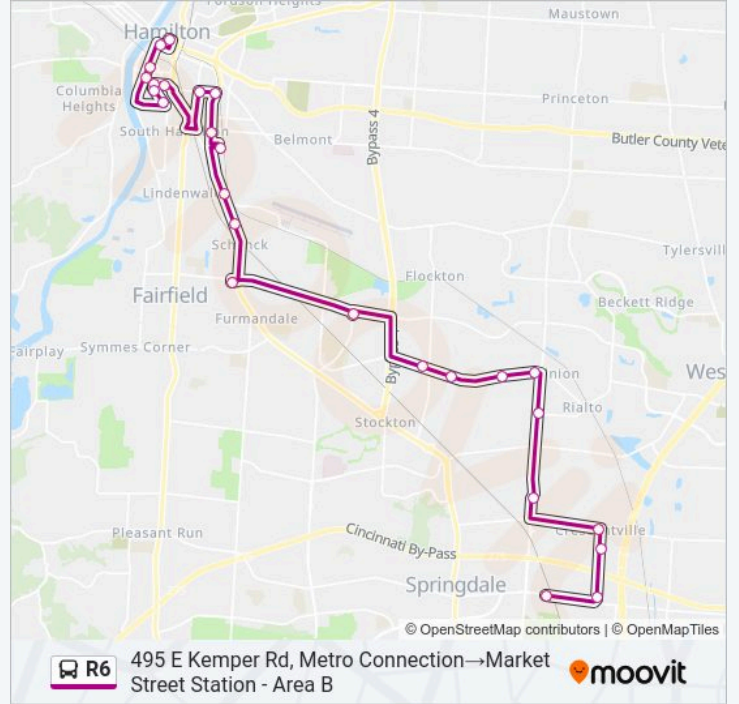

Stops: 12

Trip Duration: 32 min

Line Summary:

Direction: Market Street Station - Area B → 495 E Kemper Rd, Metro Connection

27 stops

[VIEW LINE SCHEDULE](#)

Market Street Station - Area B

Front & Court Sb

R6 bus Info

Direction: Market Street Station - Area B → 495 E Kemper Rd, Metro Connection

Stops: 27

Trip Duration: 59 min

Line Summary:

Sr-747 & Rialto Sb

Sr-747 & Devitt Sb

Crescentville & Chesterdale Eb

R6 bus Info

Direction: 495 E Kemper Rd, Metro Connection → Market Street Station - Area B

Stops: 26

Trip Duration: 60 min

Line Summary:

Washington And Central

Washington & 2nd Wb

2nd & Hanover

S 2nd St & Long St

Front & Chestnut Nb

Front & Wilson Nb

County Courthouse

Market Street Station - Area B

R6 bus time schedules and route maps are available in an offline PDF at moovitapp.com. Use the Moovit App to see live bus times, train schedule or subway schedule, and step-by-step directions for all public transit in Cincinnati.