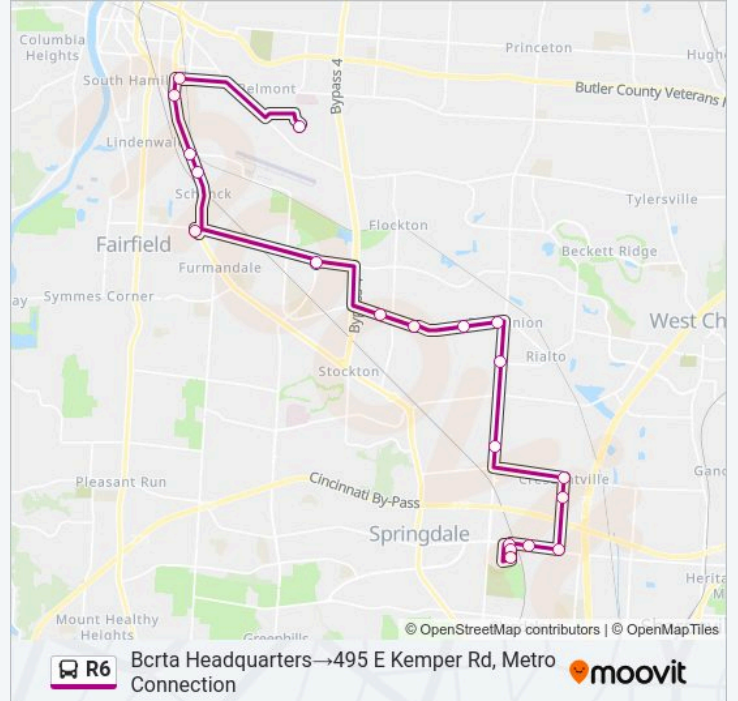

Use the Moovit App to find the closest R6 bus station near you and find out when is the next R6 bus arriving.

Direction: Bcrta Headquarters→495 E Kemper Rd, Metro Connection

20 stops

[VIEW LINE SCHEDULE](#)

R6 bus Info

Direction: Bcrta Headquarters→495 E Kemper Rd, Metro Connection

Stops: 20

Trip Duration: 44 min

Line Summary:

Tj Max

495 E Kemper Rd, Metro Connection

Direction: 495 E Kemper Rd, Metro Connection→Fairfield Crossing Park & Ride

Stops: 12

Trip Duration: 32 min

Line Summary:

Direction: Market Street Station - Area B → 495 E Kemper Rd, Metro Connection

27 stops

[VIEW LINE SCHEDULE](#)

Market Street Station - Area B

Front & Court Sb

R6 bus Info

Direction: 495 E Kemper Rd, Metro Connection → Market Street Station - Area B

Stops: 26

Trip Duration: 60 min

Line Summary:

Washington And Central

Washington & 2nd Wb

2nd & Hanover