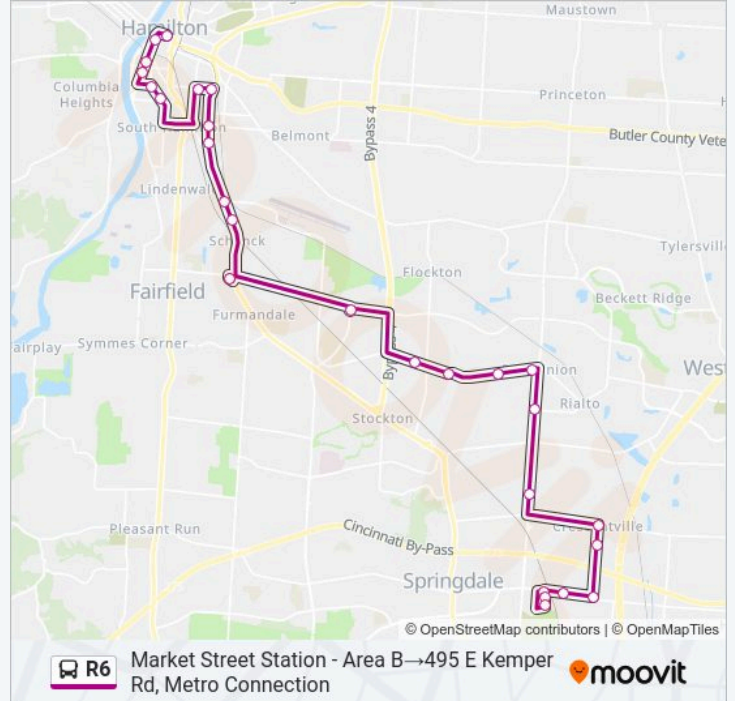

Stops: 12

Trip Duration: 32 min

Line Summary:

Direction: Market Street Station - Area B → 495 E Kemper Rd, Metro Connection

27 stops

[VIEW LINE SCHEDULE](#)

Market Street Station - Area B

Front & Court Sb

R6 bus Info

Direction: Market Street Station - Area B → 495 E Kemper Rd, Metro Connection

Stops: 27

Trip Duration: 59 min

Line Summary:

Sr-747 & Rialto Sb

Sr-747 & Devitt Sb

Crescentville & Chesterdale Eb

Chesterdale at Valdosta

Chesterdale & Kemper Sb

Five Guys

Tri County Parkway

Tj Max

495 E Kemper Rd, Metro Connection

Direction: 495 E Kemper Rd, Metro Connection → Market Street Station - Area B

26 stops

R6 bus Info

Direction: 495 E Kemper Rd, Metro Connection → Market Street Station - Area B

Stops: 26

Trip Duration: 60 min

Line Summary:

Washington And Central

Washington & 2nd Wb

2nd & Hanover