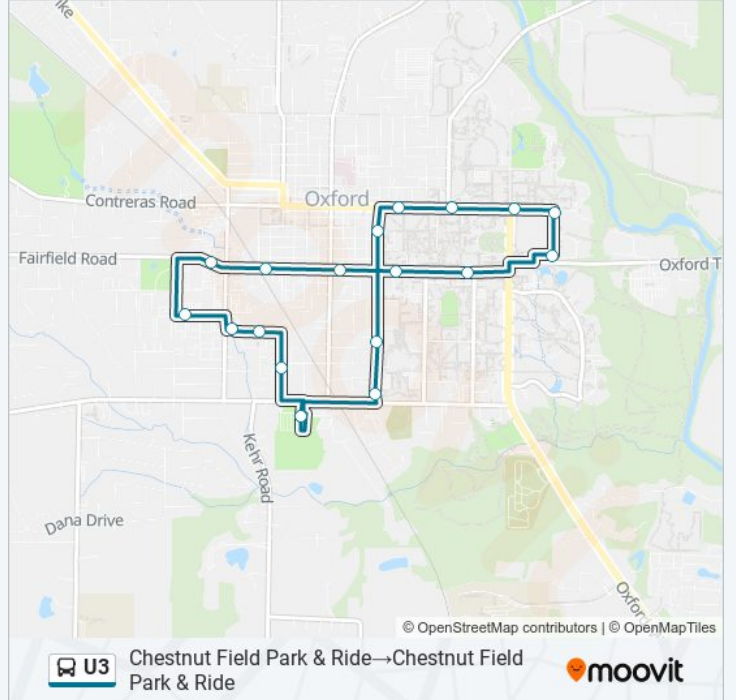

Use the Moovit App to find the closest U3 bus station near you and find out when is the next U3 bus arriving.

Direction: Chestnut Field Park & Ride→Chestnut Field Park & Ride

19 stops

[VIEW LINE SCHEDULE](#)

- Chestnut Field Park & Ride
- College And Central
- Foxfire Dr And College
- Foxfire Dr And Locust
- Wells Mill
- Kroger
- Stewart Square
- Spring & Main Eb
- Hanna House 2
- Miami Station B
- Cole Services Building
- East Quad
- Farmer School
- Benton Hall
- High & University Wb
- Campus & Walnut Sb
- S. Campus Garage
- Campus & Chestnut Sb
- Chestnut Field Park & Ride

U3 bus Time Schedule

Chestnut Field Park & Ride→Chestnut Field Park & Ride Route Timetable:

Sunday	Not Operational
Monday	7:05 AM - 6:45 PM
Tuesday	7:05 AM - 6:45 PM
Wednesday	7:05 AM - 6:45 PM
Thursday	7:05 AM - 6:45 PM
Friday	7:05 AM - 6:45 PM
Saturday	11:30 AM - 7:00 PM

U3 bus Info

Direction: Chestnut Field Park & Ride→Chestnut Field Park & Ride

Stops: 19

Trip Duration: 23 min

Line Summary:

U3 bus time schedules and route maps are available in an offline PDF at moovitapp.com. Use the Moovit App to see live bus times, train schedule or subway schedule, and step-by-step directions for all public transit in Cincinnati.