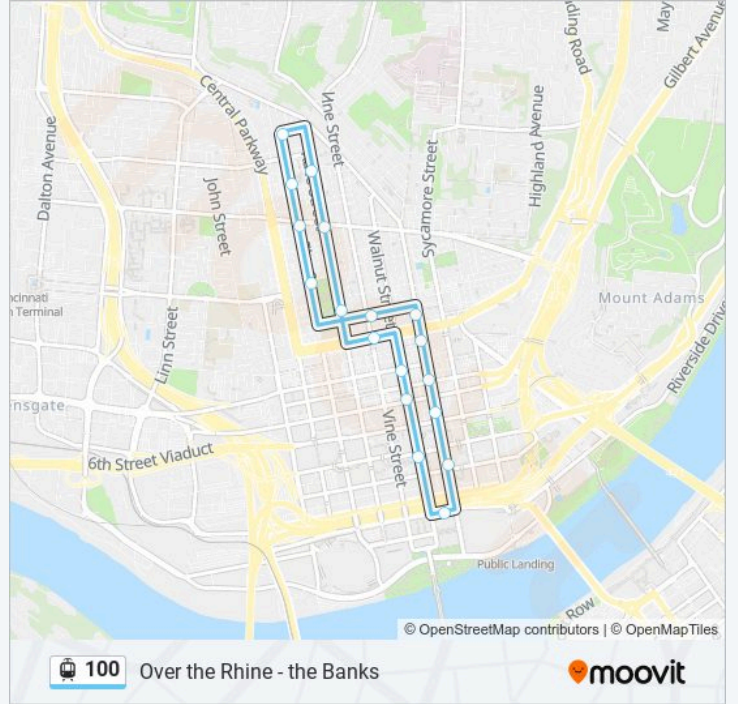

100

Over the Rhine - the Banks

[Get The App](#)

The 100 light rail line Over the Rhine - the Banks has one route. For regular weekdays, their operation hours are:

(1) Over the Rhine - the Banks: 7:30 AM - 11:15 PM

Use the Moovit App to find the closest 100 light rail station near you and find out when is the next 100 light rail arriving.

Direction: Over the Rhine - the Banks

19 stops

[VIEW LINE SCHEDULE](#)

- Brewery District Station, Elm & Henry
- Findlay Market-Race Station, Race & Elder
- Liberty & Race Streetcar Station
- Washington Park Station, 12th & Race
- Central Pkwy & Vine Streetcar Station
- Public Library Station, 9th & Walnut
- Aronoff Center Station, 7th & Walnut
- Fountain Square Station, 5th & Walnut
- The Banks Station, 2nd & Main
- 4th & Main Streetcar Station
- Richter & Phillips Station, 6th & Main
- 8th & Main Station
- Courthouse Streetcar Station
- Hanke Exchange Station, 12th & Main
- Gateway Quarter Streetcar Station
- 14th & Elm Station
- Elm & Liberty Station
- Findlay Market-Elm Station, Elm & Glass Alley
- Brewery District Station, Elm & Henry

100 light rail Time Schedule

Over the Rhine - the Banks Route Timetable:

Sunday	9:33 AM - 9:15 PM
Monday	7:30 AM - 11:15 PM
Tuesday	7:30 AM - 11:15 PM
Wednesday	7:30 AM - 11:15 PM
Thursday	7:30 AM - 11:15 PM
Friday	7:30 AM - 11:15 PM
Saturday	8:33 AM - 11:25 PM

100 light rail Info

Direction: Over the Rhine - the Banks

Stops: 19

Trip Duration: 36 min

Line Summary:

100 light rail time schedules and route maps are available in an offline PDF at moovitapp.com. Use the Moovit App to see live bus times, train schedule or subway schedule, and step-by-step directions for all public transit in Cincinnati.