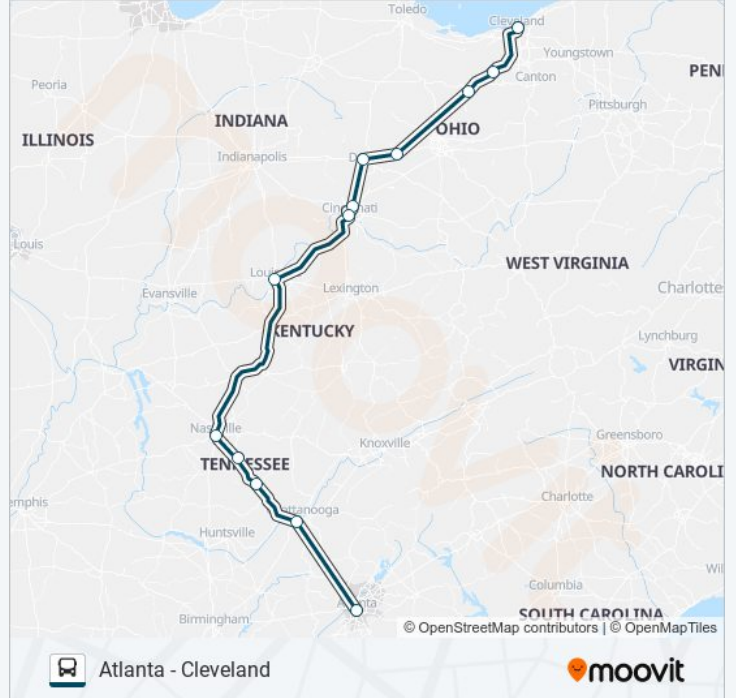

 **GREYHOUND US0105**

Atlanta - Cleveland

[Get The App](#)

The GREYHOUND US0105 bus line (Atlanta - Cleveland) has 2 routes. For regular weekdays, their operation hours are: (1) Atlanta Bus Station: 2:35 AM(2) Cleveland Bus Station: 4:35 PM
Use the Moovit App to find the closest GREYHOUND US0105 bus station near you and find out when is the next GREYHOUND US0105 bus arriving.

Direction: Atlanta Bus Station

13 stops

[VIEW LINE SCHEDULE](#)

Cleveland Bus Station
West Salem Bus Station
Mansfield Bus Stop
Springfield (Love'S)
Dayton Trotwood Bus Station
Cincinnati Bus Station
Cincinnati (Downtown)
Louisville Bus Station
Nashville Bus Station
Murfreesboro Bus Stop
Manchester (Shell)
Wildwood(Exxon)
Atlanta Bus Station

GREYHOUND US0105 bus Time Schedule

Atlanta Bus Station Route Timetable:

Sunday	2:35 AM
Monday	2:35 AM
Tuesday	2:35 AM
Wednesday	2:35 AM
Thursday	2:35 AM
Friday	2:35 AM
Saturday	2:35 AM

GREYHOUND US0105 bus Info**Direction:** Atlanta Bus Station**Stops:** 13**Trip Duration:** 1155 min**Line Summary:**

Direction: Cleveland Bus Station

13 stops

[VIEW LINE SCHEDULE](#)

- Atlanta Bus Station
- Wildwood(Exxon)
- Manchester (Shell)
- Murfreesboro Bus Stop
- Nashville Bus Station
- Louisville Bus Station
- Cincinnati Bus Station
- Dayton Trotwood Bus Station
- Springfield (Love'S)
- Columbus Bus Station
- Mansfield Bus Stop
- West Salem Bus Station
- Cleveland Bus Station