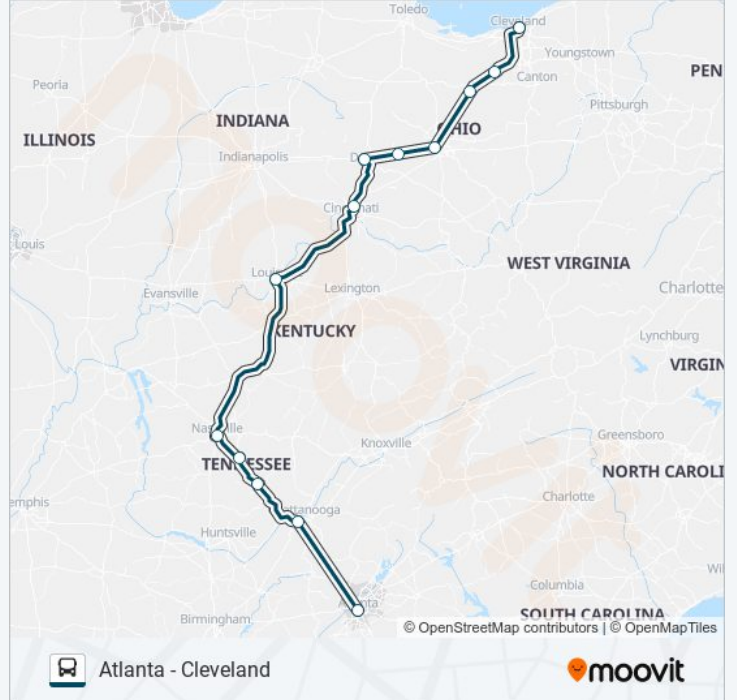

 **GREYHOUND US0105**

Atlanta - Cleveland

[Get The App](#)

The GREYHOUND US0105 bus line (Atlanta - Cleveland) has 2 routes. For regular weekdays, their operation hours are: (1) Atlanta Bus Station: 2:35 AM(2) Cleveland Bus Station: 4:35 PM
Use the Moovit App to find the closest GREYHOUND US0105 bus station near you and find out when is the next GREYHOUND US0105 bus arriving.

Direction: Atlanta Bus Station

13 stops

[VIEW LINE SCHEDULE](#)

Cleveland Bus Station
West Salem Bus Station
Mansfield Bus Stop
Springfield (Love'S)
Dayton Trotwood Bus Station
Cincinnati Bus Station
Cincinnati (Downtown)
Louisville Bus Station
Nashville Bus Station
Murfreesboro Bus Stop
Manchester (Shell)
Wildwood(Exxon)
Atlanta Bus Station

Direction: Cleveland Bus Station

13 stops

[VIEW LINE SCHEDULE](#)

- Atlanta Bus Station
- Wildwood(Exxon)
- Manchester (Shell)
- Murfreesboro Bus Stop
- Nashville Bus Station
- Louisville Bus Station
- Cincinnati Bus Station
- Dayton Trotwood Bus Station
- Springfield (Love'S)
- Columbus Bus Station
- Mansfield Bus Stop
- West Salem Bus Station
- Cleveland Bus Station

Direction: Cleveland Bus Station

Stops: 13

Trip Duration: 1125 min

Line Summary:

GREYHOUND US0105 bus time schedules and route maps are available in an offline PDF at moovitapp.com. Use the [Moovit App](#) to see live bus times, train schedule or subway schedule, and step-by-step directions for all public transit in Cincinnati.