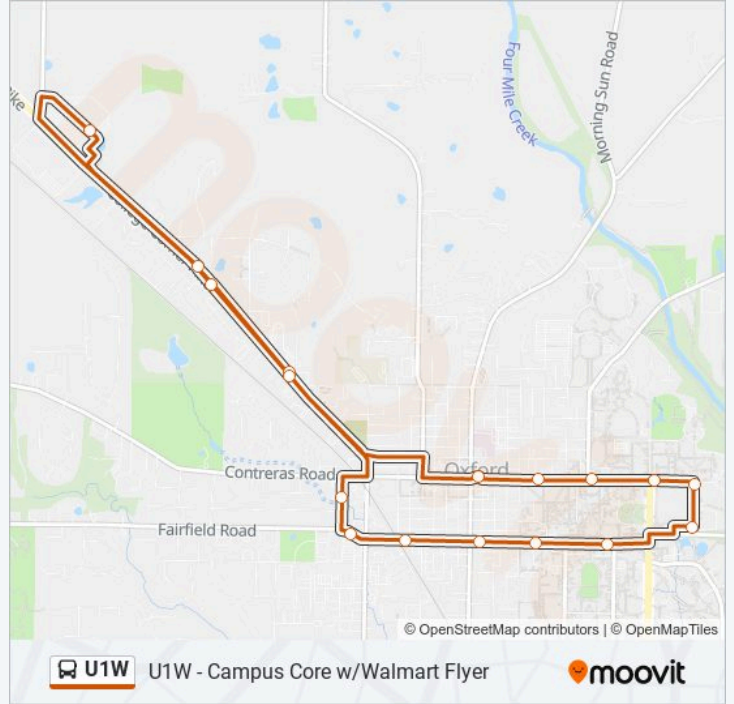

 **U1W Line**

**U1W - Campus Core w/Walmart Flyer**

Get The App

The U1W bus line U1W - Campus Core w/Walmart Flyer has one route. For regular weekdays, their operation hours are:  
 (1) Farmer School→Farmer School: 7:00 AM-6:20 PM  
 Use the Moovit App to find the closest U1W bus station near you and find out when is the next U1W bus arriving.

**Direction: Farmer School→Farmer School**

18 stops

[VIEW LINE SCHEDULE](#)

- Farmer School
- Benton Hall
- High & University Wb
- Uptown Park
- College Corner Pike And Westgate Drive Nb
- Ccp And Melanee N
- Walmart - Oxford
- Ccp And Melanee S
- College Corner Pike And Westgate Drive Sb
- Taco Bell
- Kroger
- Stewart Square
- Spring & Main Eb
- Hanna House 2
- Miami Station B
- Cole Services Building
- East Quad
- Farmer School

**U1W bus Time Schedule**

Farmer School→Farmer School Route Timetable:

Monday	7:00 AM-6:20 PM
Tuesday	7:00 AM-6:20 PM
Wednesday	Not Operational
Thursday	7:00 AM-6:20 PM
Friday	7:00 AM-6:20 PM
Saturday	11:20 AM-6:42 PM
Sunday	Not Operational

**U1W bus Info**

**Direction:** Farmer School→Farmer School

**Stops:** 18

**Trip Duration:** 31 min

**Line Summary:**

U1W bus time schedules and route maps are available in an offline PDF at [moovitapp.com](https://moovitapp.com). Use the Moovit App to see live bus times, train schedule or subway schedule, and step-by-step directions for all public transit in Cincinnati.