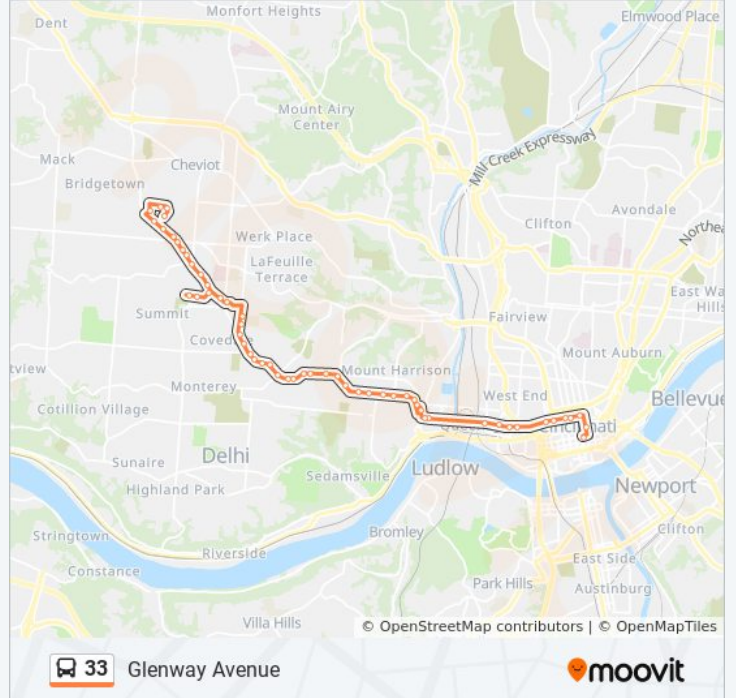

Direction: 33 Western Hills Via Ferguson

55 stops

[VIEW LINE SCHEDULE](#)

- Government Square Area A
- Main Mid 6th & 7th
- 9th St & Walnut St
- 9th St & Vine St
- 9th St & Race St
- 9th St & Plum St
- 9th St & Central Ave
- 8th St & Linn St
- W 8th West Of Linn St
- 8th St & Freeman Ave
- 8th St & Dalton Ave
- 8th St & Depot St
- 8th St & State Ave
- Glenway Ave & Wilder Ave
- Warsaw Ave & Peerless St
- Warsaw Ave 2500
- Warsaw Ave & Kingston Pl
- Warsaw Ave & Grand Ave
- Warsaw Ave & Purcell Ave
- Warsaw Ave & Woodlawn Ave
- Warsaw Ave & Mcpherson Ave
- Warsaw Ave & Carson Ave

Stops: 55

Trip Duration: 44 min

Line Summary:

Glenway Ave & Quebec Rd
Glenway Ave & First Ave
Glenway Ave & Rosemont Ave
Glenway Ave & Sunset Ave
Glenway Ave & Rutledge Ave
Glenway Ave & Amanda Pl
Glenway Ave & Rapid Run Pike
Glenway Ave & Omena Pl
Glenway Ave & Carmania Ave
Glenway Ave & Overlook Ave
Glenway Ave & Cleves Warsaw Pike
Glenway Ave & Ralph Ave
Glenway Ave & Ferguson Rd
Western Hills High School
Ferguson Rd & Shirley Pl
Glenhills Way & Boudinot Ave
Glenway Ave & Nova Ave
Glenway Ave & Glencrossing Way
Glencrossing Way
Glenway Crossing Transit Center A
Glenway Ave & West Tower Ave
Glenway Ave & Midway Ave
Glenway Ave & Muddy Creek Rd
Glenway Ave & Lumardo Ave
Glenway Ave & Corrine Ave
Glenway Ave & Werk Rd
Glenway Ave & Federal Dr
Glenway Ave 6160
Glenway Ave & Parkcrest Ln
Westernwoods Mall
Western Woods Mall Factory Direct
Westernwoods Mall & Parkcrest Ln
Parkcrest Ln Layover

Direction: 33 Western Hills Via Ferguson - Downtown

49 stops

[VIEW LINE SCHEDULE](#)

Parkcrest Ln Layover

Parkcrest Ln & Home Depot

Glenway Ave 6173

Glenway Ave & Federal Dr

Glenway Ave & Corrine Ave

Stops: 49

Trip Duration: 43 min

Line Summary:

Glenway Ave & Manss Ave

Warsaw Ave & Glenway Ave

Warsaw Ave & Carson Ave

Warsaw Ave & St. Lawrence Ave

Warsaw Ave & Mcpherson Ave