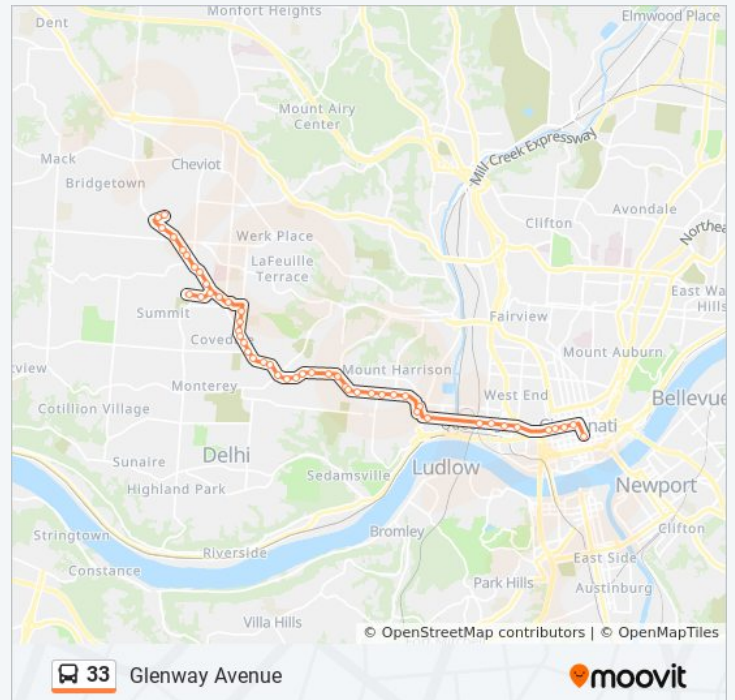

Direction: 33 Western Hills Via Ferguson

55 stops

[VIEW LINE SCHEDULE](#)

- Government Square Area A
- Main Mid 6th & 7th
- 9th St & Walnut St
- 9th St & Vine St
- 9th St & Race St
- 9th St & Plum St
- 9th St & Central Ave
- 8th St & Linn St
- W 8th West Of Linn St
- 8th St & Freeman Ave
- 8th St & Dalton Ave
- 8th St & Depot St
- 8th St & State Ave
- Glenway Ave & Wilder Ave
- Warsaw Ave & Peerless St
- Warsaw Ave 2500
- Warsaw Ave & Kingston Pl
- Warsaw Ave & Grand Ave
- Warsaw Ave & Purcell Ave
- Warsaw Ave & Woodlawn Ave
- Warsaw Ave & Mcpherson Ave
- Warsaw Ave & Carson Ave

Direction: 33 Western Hills Via Ferguson - Downtown

49 stops

[VIEW LINE SCHEDULE](#)

Parkcrest Ln Layover

Parkcrest Ln & Home Depot

Glenway Ave 6173

Glenway Ave & Federal Dr

Glenway Ave & Corrine Ave

33 Western Hills Via Ferguson - Downtown Route
Timetable:

Sunday	24 hours
Monday	24 hours
Tuesday	24 hours
Wednesday	24 hours
Thursday	24 hours
Friday	24 hours
Saturday	24 hours

33 bus Info

Direction: 33 Western Hills Via Ferguson - Downtown

Stops: 49

Trip Duration: 43 min

Line Summary:

Glenway Ave & Manss Ave

Warsaw Ave & Glenway Ave

Warsaw Ave & Carson Ave

Warsaw Ave & St. Lawrence Ave

Warsaw Ave & Mcpherson Ave