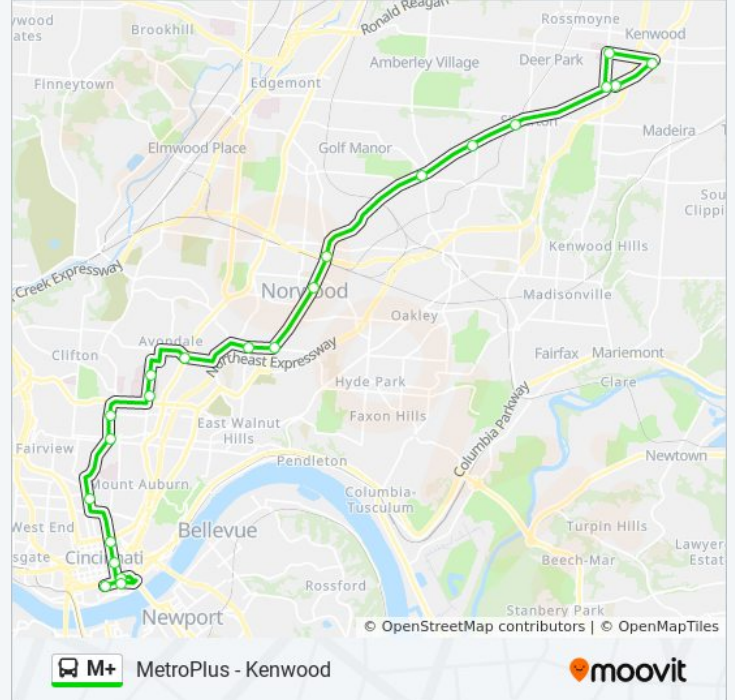

Kenwood Rd & Orchard Ave

Kenwood Rd & Galbraith Rd

Montgomery Rd & Galbraith Rd

Kenwood Towne Center - Montgomery

M+ bus time schedules and route maps are available in an offline PDF at moovitapp.com. Use the [Moovit App](#) to see live bus times, train schedule or subway schedule, and step-by-step directions for all public transit in Cincinnati.

[About Moovit](#) • [MaaS Solutions](#) • [Supported Countries](#) • [Mooviter Community](#)

© 2023 Moovit - All Rights Reserved

Check Live Arrival Times