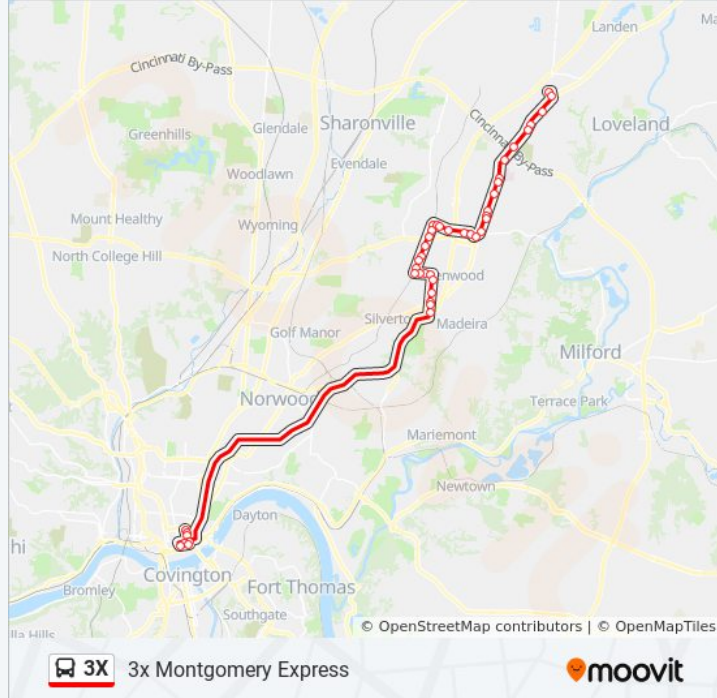

3X bus Info

Direction: 3x Montgomery Express

Stops: 44

Trip Duration: 60 min

Line Summary:

Blue Ash Ave & Belleview Ave

Blue Ash Ave 9250

Blue Ash Ave & Hunt Rd

Montgomery Rd & Perin Rd

Montgomery Rd & Mitchell Farm Ln

Montgomery Rd & Market Place Ln

Montgomery Rd & Hopewell Rd

Montgomery Rd & Pfeiffer Rd

Montgomery Rd & Bethesda Hospital

Montgomery Rd & Weller Rd

Montgomery Rd 10700

Montgomery Rd & Baptist Church

Montgomery Rd & Kemper Rd

Montgomery Rd & Appleseed Dr

Mason Rd & Seven Gables Rd

Seven Gables Station

Direction: 3x Montgomery Express - Downtown

46 stops

[VIEW LINE SCHEDULE](#)