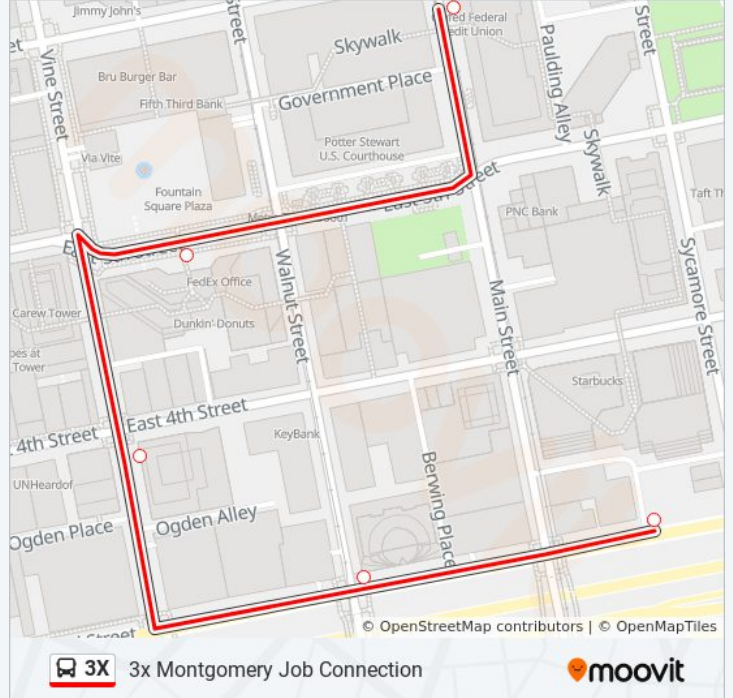

3rd St & Sycamore St

3rd St & Walnut St

Vine At 4th Cincinnati - In

5th St & Fountain Square

Government Square Area H

Direction: 3x Montgomery Job Connection

5 stops

[VIEW LINE SCHEDULE](#)

3rd St & Sycamore St

3rd St & Walnut St

Vine At 4th Cincinnati - In

5th St & Fountain Square

Government Square Area H

3X bus Time Schedule

3x Montgomery Job Connection Route Timetable:

Sunday	Not Operational
Monday	6:04 AM
Tuesday	6:04 AM
Wednesday	6:04 AM
Thursday	6:04 AM
Friday	6:04 AM
Saturday	Not Operational

3X bus Info

Direction: 3x Montgomery Job Connection

Stops: 5

Trip Duration: 6 min

Line Summary:

Direction: 3x Montgomery Job Connection

64 stops

[VIEW LINE SCHEDULE](#)