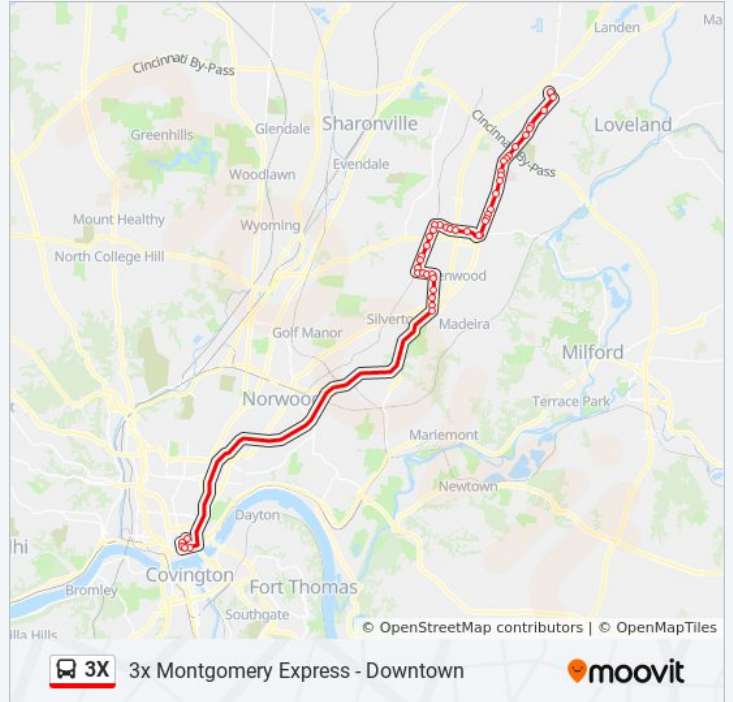

Kugler Mill Rd & Blue Ash Ave

Kugler Mill Rd 4455

Kugler Mill Rd & Deerway Dr

Kugler Mill Rd & Wilton Ave

Kenwood Rd & Mariewiew Ct

Kenwood & Happiness Way

Saturday

Not Operational

3X bus Info

Direction: 3x Montgomery Express - Downtown

Stops: 46

Trip Duration: 47 min

Line Summary:

Kenwood Rd & Montgomery Rd

Kenwood Rd 7796

Kenwood Rd 7295

3rd St & Sycamore St

3rd St & Walnut St

Vine At 4th Cincinnati - In

5th St & Fountain Square

Government Square Area H

Direction: 3x Montgomery Job Connection

5 stops

[VIEW LINE SCHEDULE](#)