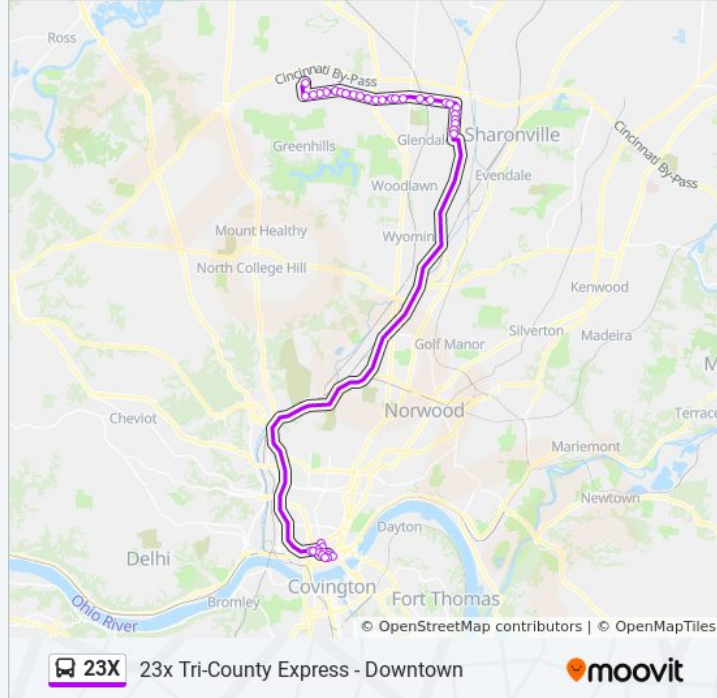

Direction: 23x Tri-County Express - Downtown

38 stops

[VIEW LINE SCHEDULE](#)

Forest Park Park & Ride Westbound
 Kemper Rd 1135
 Kemper Rd & Islandale Dr
 Kemper Rd & Geneva Rd
 Kemper Rd & Hanover Rd
 Kemper Rd 815
 Kemper Rd & Kenn Rd
 Kemper Rd 709
 Kemper Rd & Southland Rd
 Kemper Rd & Madison Ave
 Kemper Rd & Rose Ln
 Kemper Rd at Ohio Route 4
 Kemper Rd 303
 Kemper Rd 243
 Kemper Rd & Lawnview Ave
 Kemper Rd & McGillard St

23X bus Info

Direction: 23x Tri-County Express - Downtown
Stops: 38
Trip Duration: 42 min
Line Summary:

Kemper Rd & Tri County Pkwy

Kemper Rd & Kemper Commons Cir

Kemper Rd & Chesterdale Rd

Kemper Rd & Lippelman Ave

7th St & Race St

Race St & 6th St

5th St & Vine St

Government Square Area E

Sycamore St & 4th St

4th St & Walnut St

4th St & Vine St

Vine St & 6th St

Vine St & 8th St

Vine St & Court St

23X bus time schedules and route maps are available in an offline PDF at moovitapp.com. Use the [Moovit App](#) to see live bus times, train schedule or subway schedule, and step-by-step directions for all public transit in Cincinnati.