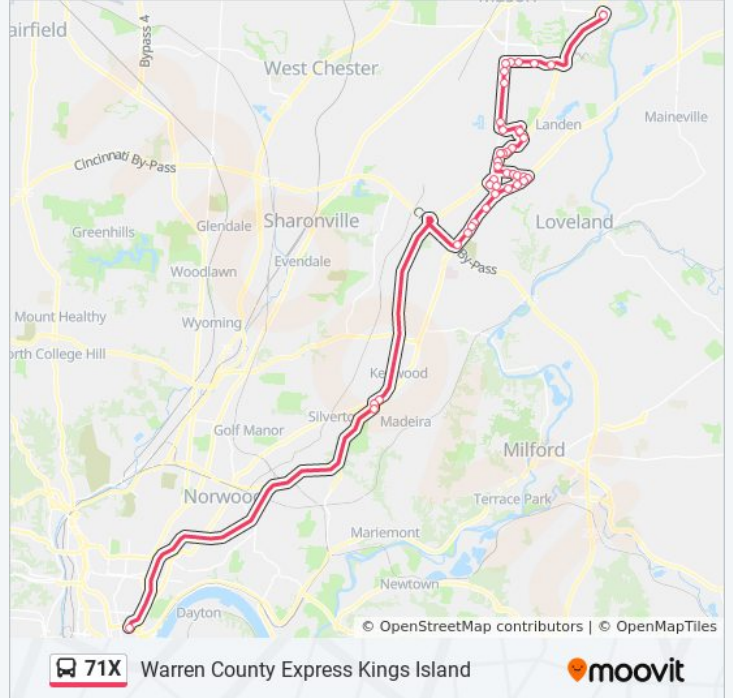

71X bus Info

Direction: 71x Kings Island - Job Connection

Stops: 40

Trip Duration: 75 min

Line Summary:

Mason Montgomery Rd & Escort Dr
 Fields Ertel Rd & Royal Point Dr
 Fields Ertel Rd & Waterstone Blvd
 Fields Ertel Rd & Union Cemetery Rd
 Fields Ertel Rd & Arbor Of Montgomery Ln
 Montgomery Rd 12131
 Montgomery Rd 12095
 Montgomery Rd & Union Cemetery Rd
 Montgomery Rd & Enyart Rd
 Mason Rd & Seven Gables Rd
 Mason Rd & Chapel Square
 Governors Hill Dr 8805
 Governors Hill
 Montgomery Rd & Calumet Way
 Montgomery Rd & Kemper Rd
 Montgomery Rd & Harpers Point
 Montgomery Rd 11221
 Montgomery Rd 10981
 Kenwood Towne Center - Montgomery
 Kenwood Rd 7796
 Kenwood Rd 7295
 Sycamore St & Court St

Direction: 71x Kings Island - Job Connection

38 stops

[VIEW LINE SCHEDULE](#)

Government Square Area E
 5th St & Sycamore St
 Kenwood Rd 7268
 Kenwood Rd & Montgomery Rd
 Montgomery Rd 10700
 Montgomery Rd & Harpers Point
 Montgomery Rd & Kemper Rd