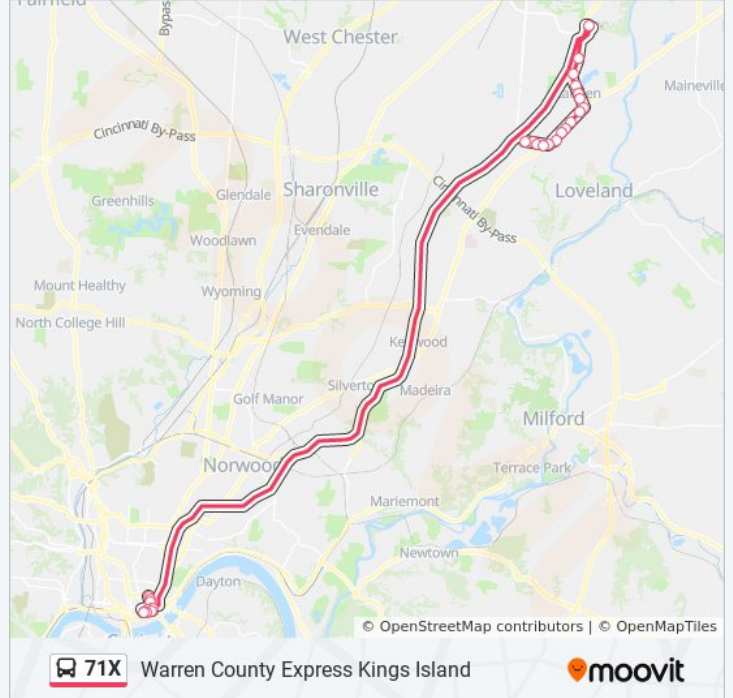

4th St & Walnut St

4th St & Vine St

Government Square Area E

5th St & Sycamore St

Kings Island Park & Ride

Columbia Rd & Fitzgerald Way

Columbia Rd & Corporate Wy Lakeview

Columbia Rd & Mainsail Dr

Direction: 71x Kings Island - Fields Ertel Express

Stops: 26

Trip Duration: 54 min

Line Summary:

Montgomery Rd & Steeplechase Ln
 Montgomery Rd & the Village Dr
 Meijer Park&Ride Montgomery Road
 Montgomery Rd & Fields Ertel Rd
 Fileds Ertel Row 9430
 Fields Ertel Rd & Union Cemetary Rd
 Fields Ertel Rd & Waterstone Blvd
 Fields Ertel Rd & Royal Point Dr

Direction: 71x Kings Island Express - Downtown

8 stops

[VIEW LINE SCHEDULE](#)

Kings Island Park & Ride
 Sycamore St & Alden Aly
 Sycamore St & 7th St
 Sycamore St & 5th St
 Sycamore St & 4th St
 4th St & Walnut St
 4th St & Vine St
 Government Square Area E