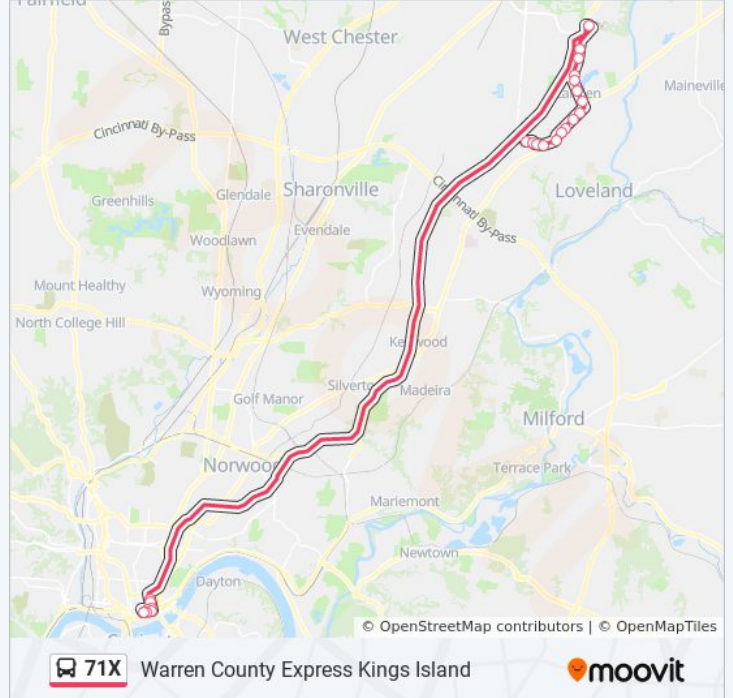

Direction: 71x Fields Ertel - Kings Island Express - Downtown

23 stops

[VIEW LINE SCHEDULE](#)

- Fields Ertel Rd & Royal Point Dr
- Fields Ertel Rd & Waterstone Blvd
- Fields Ertel Rd & Union Cemetery Rd
- Fields Ertel Rd & Arbor Of Montgomery Ln
- Meijer Park&Ride Montgomery Road
- Montgomery Rd & Menards
- Montgomery Rd & Steeplechase Ln
- Montgomery Rd 3435
- Montgomery Rd & 20 Mile Dr
- Columbia Rd & Locust Ave
- Columbia Rd & J. F. Burns
- Columbia Rd & Mizzen Mast Ln
- Columbia Rd & Chestnut Landing Dr
- Columbia Rd & Fitzgerald Way
- Columbia Rd & Catalina Isle
- Kings Island Park & Ride
- Sycamore St & Alden Aly
- Sycamore St & 7th St
- Sycamore St & 5th St
- Sycamore St & 4th St

71X bus Info

Direction: 71x Fields Ertel - Kings Island Express - Downtown

Stops: 23

Trip Duration: 50 min

Line Summary:

4th St & Walnut St

4th St & Vine St

Government Square Area E

Direction: 71x Kings Island - Fields Ertel Express

26 stops

[VIEW LINE SCHEDULE](#)

Sycamore St & Court St

Sycamore St & Alden Aly

Sycamore St & 7th St

Sycamore St & 5th St

Sycamore St & 4th St

4th St & Walnut St

4th St & Vine St

Government Square Area E

5th St & Sycamore St

Kings Island Park & Ride

Columbia Rd & Fitzgerald Way

Columbia Rd & Corporate Wy Lakeview

Columbia Rd & Mainsail Dr