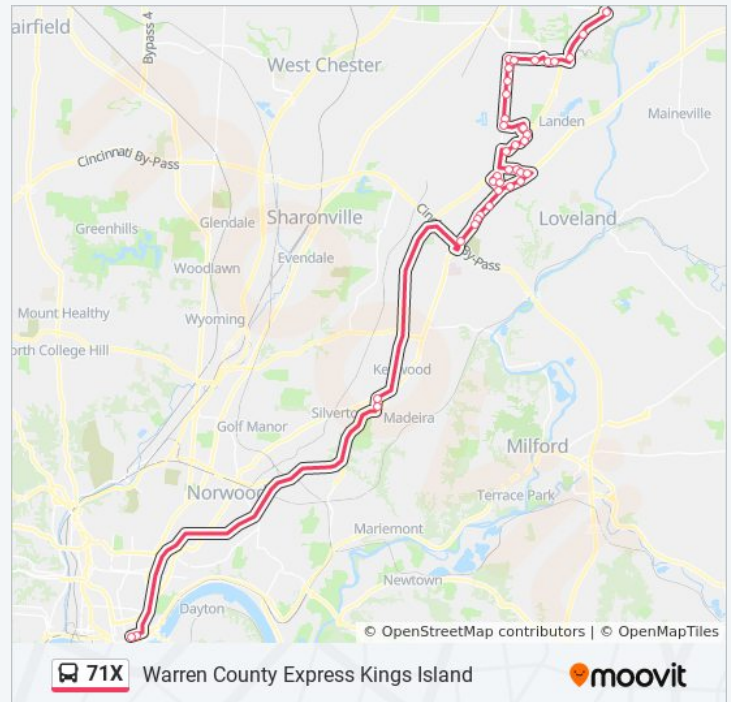

Montgomery Rd 11406

Montgomery Rd & Appleseed Dr

Mason Rd & Seven Gables Rd

Mason Rd & Chapel Square

Governors Hill Dr 8805

Governors Hill

Montgomery Rd & Enyart Rd

Montgomery Rd & Union Cemetery Rd

Fileds Ertel Row 9430

Fields Ertel Rd & Union Cemetary Rd

Fields Ertel Rd & Waterstone Blvd

Fields Ertel Rd & Royal Point Dr

Natorp Blvd 9550

Duke Blvd & Parkway Dr

Duke Blvd 9111

Duke Blvd 8990

Duke Blvd 8858

Anthem

Irwin-Simpson Rd & Mason Montgomery

Mason Montgomery Rd & Bowen Dr

Mason-Montgomery Rd & Socialville

Mason Montgomery Rd & Cedar Village

Mason Montgomery Rd & Financial Way

Mason Montgomery Rd & Western Row

Western Row Rd & Hope Church

Western Row Rd & Lenrafters Ln

Western Row Rd & Innovation Way

Western Row Rd & Cintas Blvd

Kings Island Drive at Park & Ride

Kings Island Dr Drop Off

Kings Center Dr & Kings Mill Rd

71X bus Info

Direction: 71x Kings Island - Job Connection

Stops: 38

Trip Duration: 59 min

Line Summary: