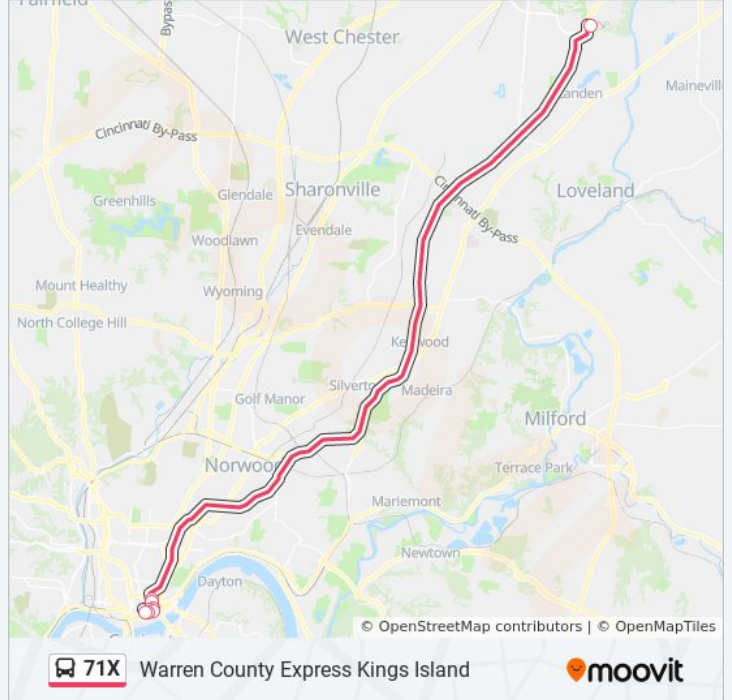

Direction: 71x Kings Island - Job Connection

40 stops

[VIEW LINE SCHEDULE](#)

Kings Center Dr & Kings Mill Rd

Western Row Rd & Cintas Blvd

Western Row Rd & Lencrafters Ln

Western Row Rd & Village Lakes Blvd

Western Row Rd & Hope Church

Western Row Rd & Mason-Montgomery

Mason Montgomery Rd & Financial Way

Mason Montgomery Rd & Cedar Village

Mason Montgomery Rd & Bowen Dr

Irwin Simpson Rd & Mason Montgomery

Anthem

Irwin-Simpson Rd & Duke Blvd

Duke Blvd 8891

Duke Blvd & Parkway Dr

Duke Dr & Natorp Blvd

Natorp Blvd 9547

Natorp Blvd & Mason Montgomery Rd

Mason Montgomery Rd & Merten Dr

71X bus Time Schedule

71x Kings Island - Job Connection Route Timetable:

Sunday	Not Operational
Monday	3:27 PM - 3:54 PM
Tuesday	3:27 PM - 3:54 PM
Wednesday	3:27 PM - 3:54 PM
Thursday	3:27 PM - 3:54 PM
Friday	3:27 PM - 3:54 PM
Saturday	Not Operational

71X bus Info

Direction: 71x Kings Island - Job Connection

Stops: 40

Trip Duration: 75 min

Line Summary: