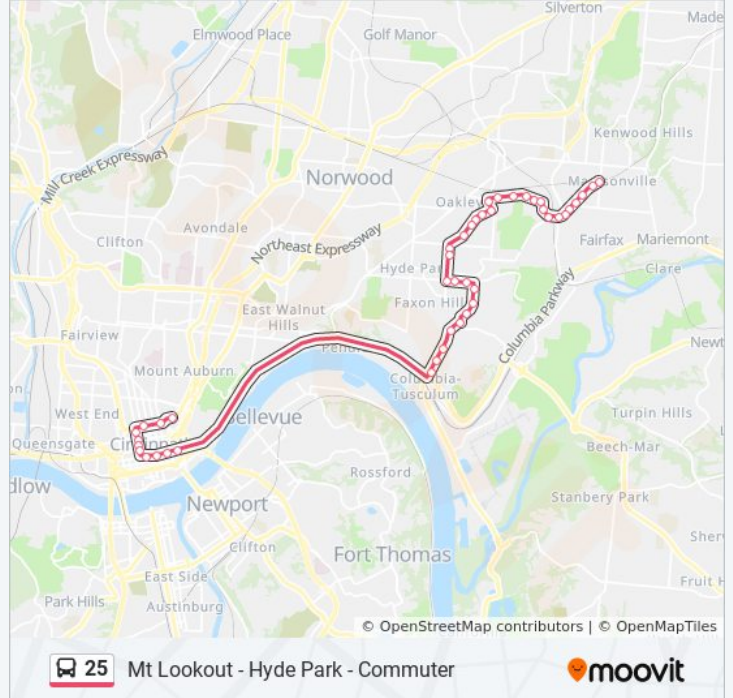

Direction: 25 Mt Lookout

44 stops

[VIEW LINE SCHEDULE](#)

- Reading Rd at Pendleton St
- Central Pkwy & Sycamore St
- Central Pkwy & Jackson St
- Race St & Court St
- Race St & 8th St
- Race St & 7th St
- Race St & 6th St
- 5th St & Vine St
- Government Square Area E
- 5th St & Sycamore St
- 5th at Lawrence
- Delta Ave & Widman Pl
- Delta Ave & Lawler St
- Delta Ave & Kroger Ave
- Delta Ave & Spencerhill Ln
- Delta Ave & Linwood Ave
- Delta Ave & Glengyle Ave
- Delta Ave & Niles St
- Delta Ave & Springer Ave
- Observatory Ave & Kilgour Ln
- Observatory Ave & Grace Ave
- Observatory Ave & Paxton Ave

25 bus Info

Direction: 25 Mt Lookout

Stops: 44

Trip Duration: 42 min

Line Summary:

Paxton Ave & Victoria Ave
 Paxton Ave & Portsmouth Ave
 Hyde Park Plaza Main Entrance
 Paxton Ave & Oak Park Pl
 Paxton Ave & Taylor Ave
 Paxton Ave 4014
 Paxton Ave & Marburg Ave
 Ridge Rd & Maple Dr
 Brotherton Rd & Sherel Ln
 Brotherton Rd & Paxton Woods Dr
 Brotherton Rd & Allendale Dr
 Brotherton Rd 3741
 Brotherton Rd & Romaine Dr
 Rosslyn Dr 4000
 Rosslyn Dr & Erie Ave
 Erie Ave 4001
 Erie Ave & Murray Ave
 Erie Ave & Arnsby Pl
 Erie Ave 4320
 Erie Ave & Whitney Pl
 Erie Ave & Roe St
 Erie Ave & Thoburne St

Direction: 25 Mt Lookout - Downtown

45 stops

[VIEW LINE SCHEDULE](#)

Erie Ave & Whetsel Ave
 Erie Ave & Roe St
 Erie Ave & Whitney Pl
 Erie Ave 4311
 Erie Ave & Erie Station Ln
 Erie Ave & Murray Ave
 Rosslyn Dr & Erie Ave

Vine St & 6th St

25 bus Info

Direction: 25 Mt Lookout - Downtown

Stops: 45

Trip Duration: 38 min

Line Summary:

Vine St & 8th St

Vine St & 9th St