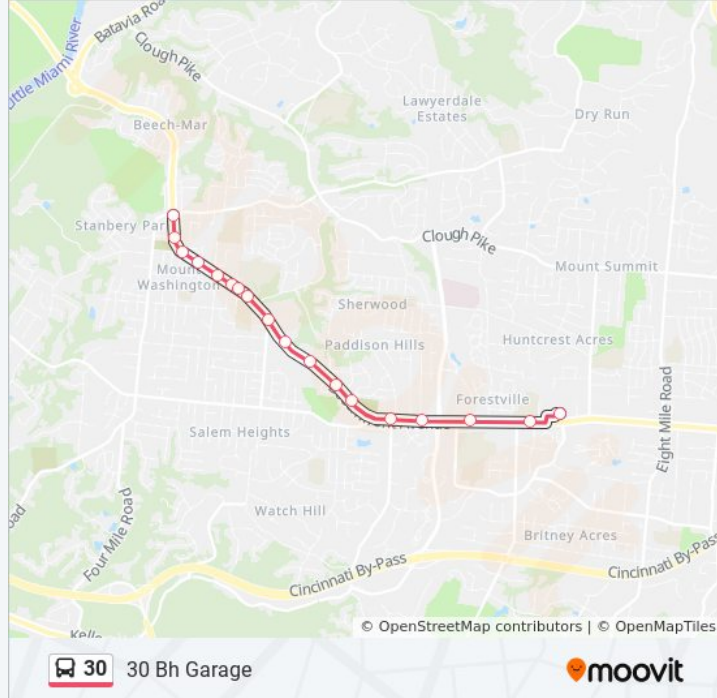

State Rd & Hospital Entrance

Town Center Way & Anderson Park And Ride

Direction: 30 Beechmont - Downtown

49 stops

[VIEW LINE SCHEDULE](#)

30 bus Time Schedule

30 Beechmont - Downtown Route Timetable:

Sunday

30 bus Info

Direction: 30 Bh Garage

Stops: 17

Trip Duration: 11 min

Line Summary:

Beechmont Ave & Wilaray Ter

Beechmont Ave & Morrow St

Beechmont Ave & Campus Ln

Beechmont Ave & Corbly St

30 bus time schedules and route maps are available in an offline PDF at moovitapp.com. Use the [Moovit App](#) to see live bus times, train schedule or subway schedule, and step-by-step directions for all public transit in Cincinnati.