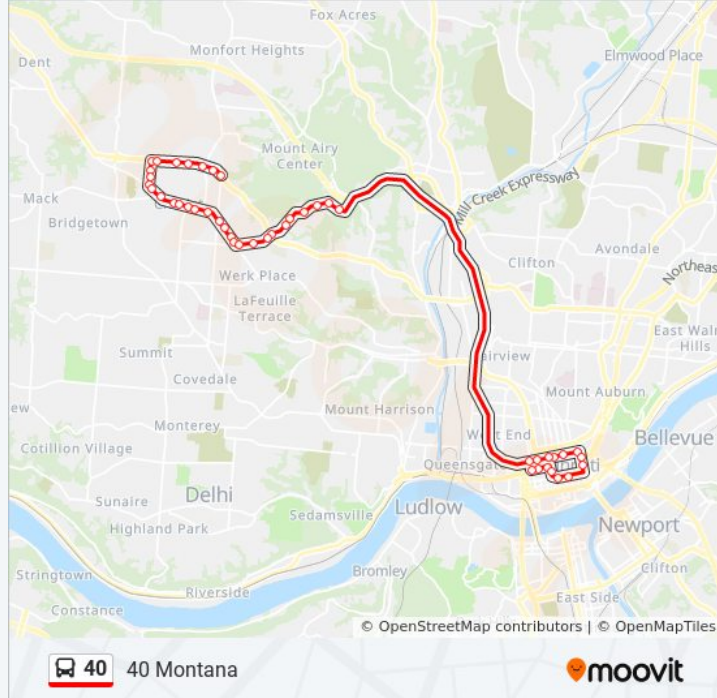

40 bus Info

Direction: 40 Montana

Stops: 45

Trip Duration: 36 min

Line Summary:

Montana Ave & Mcfarlan Rd

Montana Ave & Larue Ct

Harrison Ave & Ruehlman Pl

Harrison Ave & Roswell Ave

Harrison Ave & Nolan Ave

School Section Rd & Harrison Rd

School Section Rd 3962

School Section Rd & Homelawn Ave

School Section Rd & Westwood Northern Blvd

Westwood Northern Blvd 4141

Westwood Northern Blvd & Washington

Westwood Northern Blvd 3657

Westwood Northern Blvd 3605

Westwood Northern Blvd & Dickinson

Westwood Northern Blvd. & Boudinot Ave

Direction: 40 Montana - Downtown

44 stops

Broadway & 8th St

9th St & Cheapside St

40 bus Info

Direction: 40 Montana - Downtown

Stops: 44

Trip Duration: 33 min

Line Summary:

9th St & Walnut St