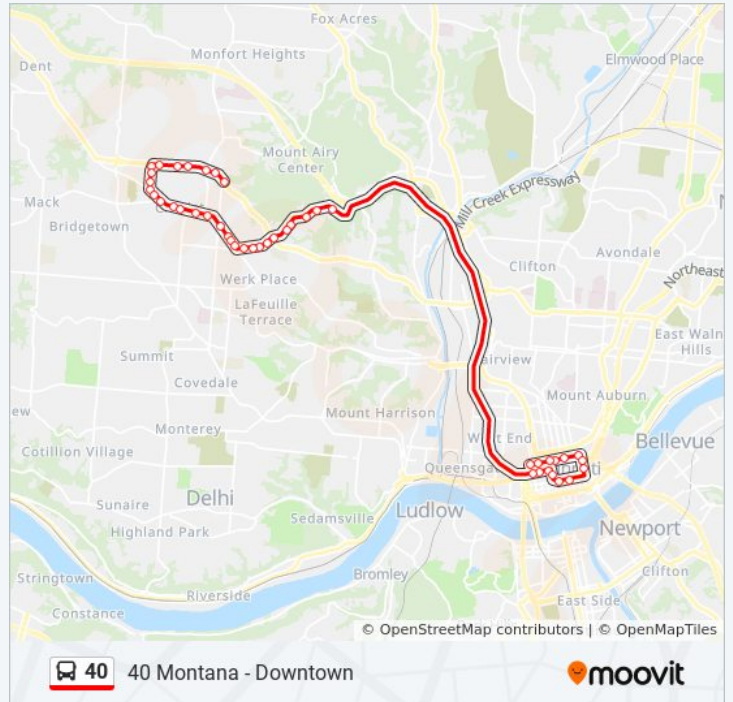

40 bus Info

Direction: 40 Montana

Stops: 45

Trip Duration: 36 min

Line Summary:

Montana Ave & Mcfarlan Rd

Montana Ave & Larue Ct

Harrison Ave & Ruehlman Pl

Harrison Ave & Lovell Ave

Harrison Ave & Davis St

Harrison Ave & North Bend Rd

Harrison Ave & Boudinot Ave

Harrison Ave 3141

Harrison Ave & Epworth Ave

Harrison Ave & Ruehlman Pl

Montana Ave & Hazelwood Ave

Montana Ave 2301

7th & Central Ave

7th St & Plum St

7th St & Race St

Race St & 6th St

5th St & Vine St

Government Square Area E

Broadway & 6th St

Broadway & 8th St

9th St & Cheapside St

40 bus Info

Direction: 40 Montana - Downtown

Stops: 44

Trip Duration: 33 min

Line Summary:

9th St & Walnut St