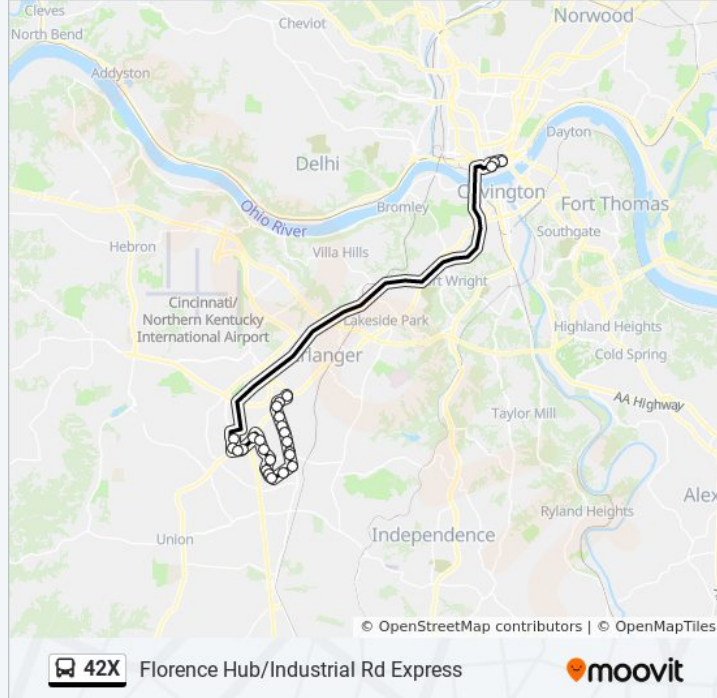

Florence Hub/Industrial Rd Express

Get The App

The 42X bus line (Florence Hub/Industrial Rd Express) has 2 routes. For regular weekdays, their operation hours are: (1) Cincinnati: 4:30 AM - 11:30 PM (2) Florence (Main St): 5:14 AM - 11:14 PM  
Use the Moovit App to find the closest 42X bus station near you and find out when is the next 42X bus arriving.

**42X bus Info**

**Direction:** Cincinnati  
**Stops:** 27  
**Trip Duration:** 44 min  
**Line Summary:**

Florence Hub

5th St & Elm St

5th at Vine

Government Square Area F

4th at Sycamore

**Direction: Florence (Main St)**

**42X bus Info**

**Direction:** Florence (Main St)

**Stops:** 25

**Trip Duration:** 44 min

**Line Summary:**

Dixie at Pinehurst

Dixie at Roger

Dixie at St Jude

Dixie at Shenandoah

Main at Christian

Main at Banklick

Turfway at Dixie

42X bus time schedules and route maps are available in an offline PDF at [moovitapp.com](https://moovitapp.com). Use the [Moovit App](#) to see live bus times, train schedule or subway schedule, and step-by-step directions for all public transit in Cincinnati.