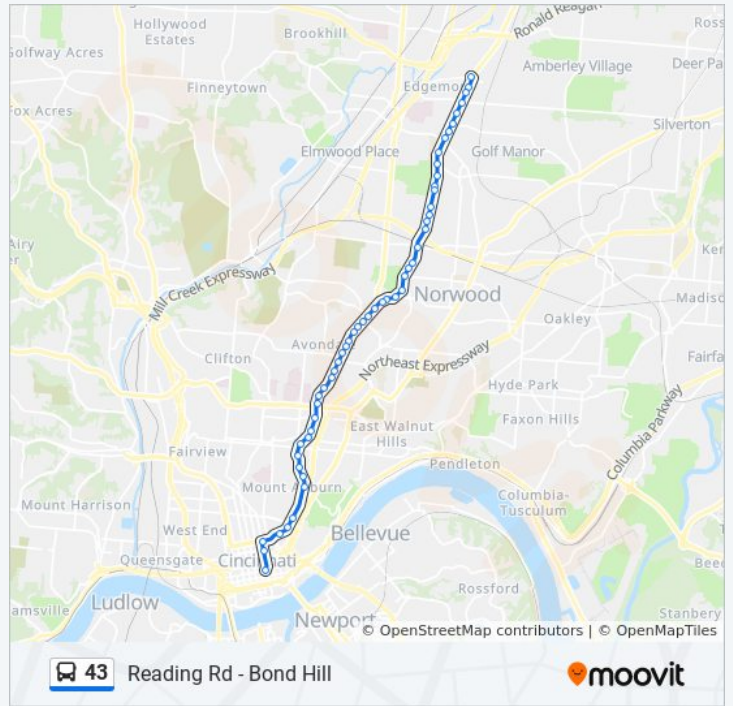

Direction: 43 Roselawn

53 stops

[VIEW LINE SCHEDULE](#)

Government Square Area C
 Main St & 9th St
 Main St & Central Pkwy
 Reading Rd at Pendleton St
 Reading Rd & 12th St
 Reading Rd & Elsinore Pl
 Reading Rd & Dorchester Ave
 Reading Rd 2129
 Reading Rd & Mcgregor Ave

Stops: 53

Trip Duration: 37 min
Line Summary:

Reading Rd & Kinsey Ave

Reading Rd & Mcmillan St

Reading Rd & Taft Rd

Reading Rd & Oak St

Reading Rd & Lincoln Ave

Reading Rd & Union St