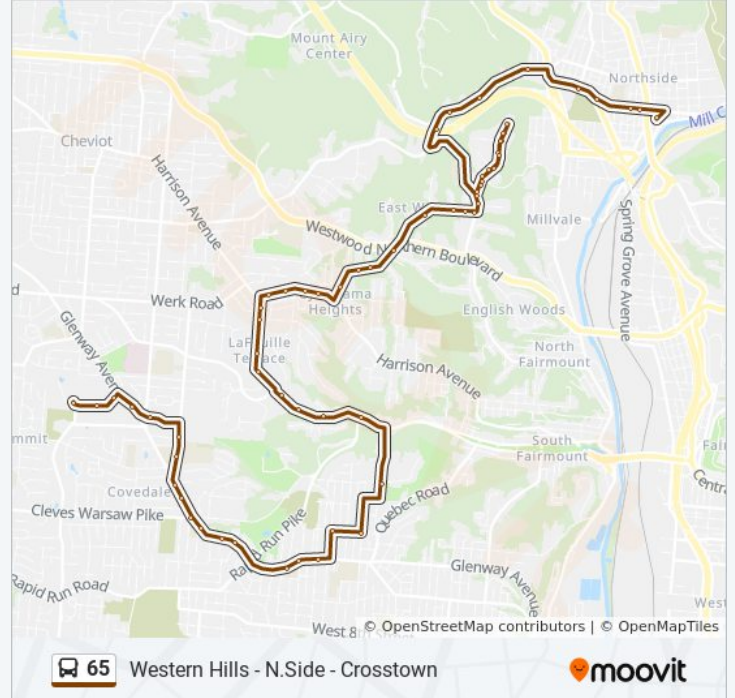

Stops: 65

Trip Duration: 45 min

Line Summary:

Gilsey Ave & W. Liberty St

W. Liberty St & Beech Ave

Wyoming Ave & Westmont Dr

Queen City Ave & Sunset Ave

Queen City Ave 2417

Mchenry Ave & Henrianna Ct

Mchenry Ave & Iroll Ave

Mchenry Ave & Baltimore Ave

Baltimore Ave & Hawkins Ave

Baltimore Ave & President Dr

President Dr & Farraday Rd

President Dr 3710

President Dr & Williamsburg Dr

President Dr 3900

President Dr & Nottingham Rd

President Dr & City View

President Turnaround

President Dr & City View

President Dr & Nottingham Rd

President Dr 3955

President Dr & Williamsburg Dr

President Dr 3733

President Dr & Baltimore Ave

Montana Ave 2125

West Fork Rd & Todd Ave

West Fork Rd 1801

West Fork Rd & Hays Ave

Colerain Ave & Kirby Ave

Blue Rock Rd & Colerain Ave