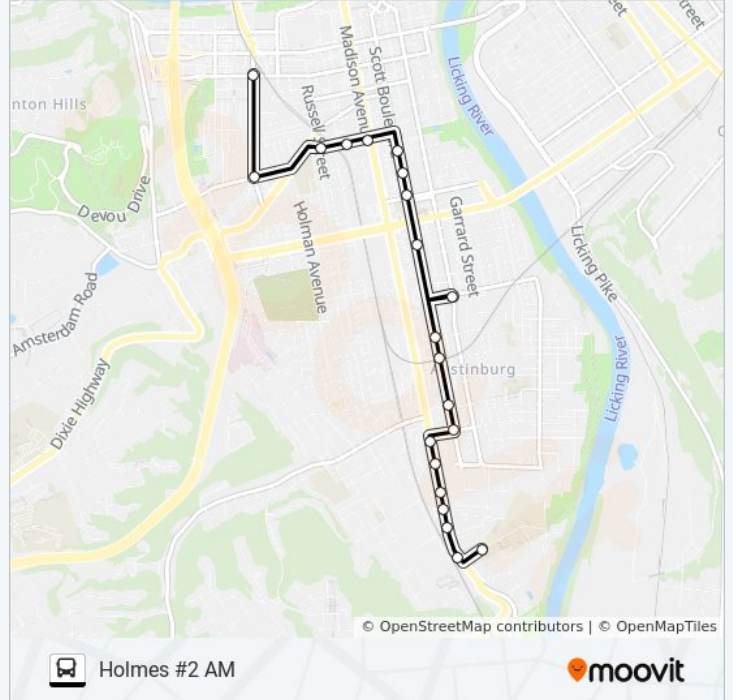

HOLMES HS #2 AM

Holmes #2 AM

[Get The App](#)

The HOLMES HS #2 AM bus line Holmes #2 AM has one route. For regular weekdays, their operation hours are:

(1) Holmes #2 AM: 7:30 AM

Use the Moovit App to find the closest HOLMES HS #2 AM bus station near you and find out when is the next HOLMES HS #2 AM bus arriving.

Direction: Holmes #2 AM

21 stops

[VIEW LINE SCHEDULE](#)

- Main at 4th
- Main at 9th
- 8th at Russell
- 8th at Washington
- 8th at Madison
- Scott at 9th
- Scott at Robbins
- Scott at 11th
- Scott at 13th
- 15th at Greenup
- Scott at 16th
- Scott at 17th
- Scott at 19th
- Scott at 20th
- Madison at 20th
- Madison at Wallace
- Madison at Sterrett
- Madison at 24th
- Madison at Catalpa
- Madison at 25th
- Holmes High School

HOLMES HS #2 AM bus Time Schedule

Holmes #2 AM Route Timetable:

Sunday	Not Operational
Monday	Not Operational
Tuesday	7:30 AM
Wednesday	7:30 AM
Thursday	7:30 AM
Friday	7:30 AM
Saturday	Not Operational

HOLMES HS #2 AM bus Info

Direction: Holmes #2 AM

Stops: 21

Trip Duration: 20 min

Line Summary:

HOLMES HS #2 AM bus time schedules and route maps are available in an offline PDF at moovitapp.com. Use the [Moovit App](#) to see live bus times, train schedule or subway schedule, and step-by-step directions for all public transit in Cincinnati.