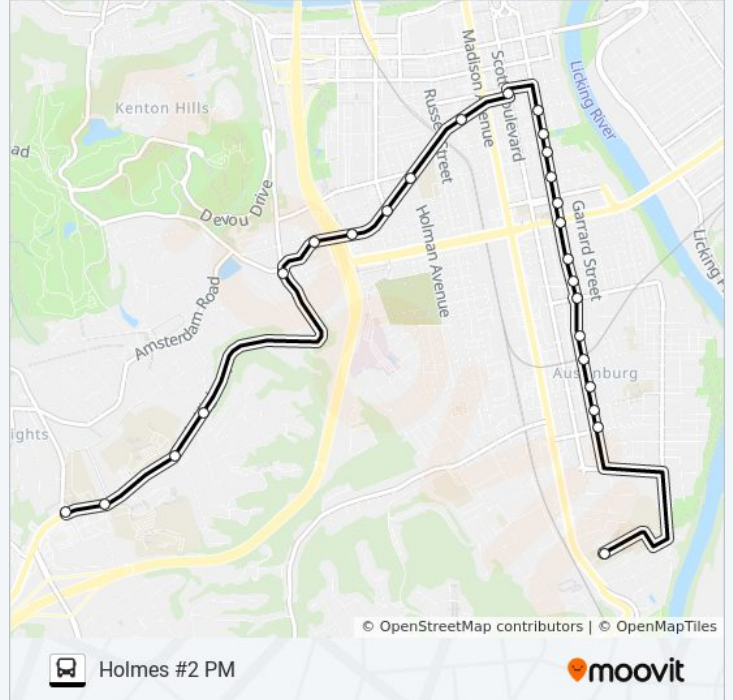

HOLMES HS #2 PM

Holmes #2 PM

[Get The App](#)

The HOLMES HS #2 PM bus line Holmes #2 PM has one route. For regular weekdays, their operation hours are:

(1) Holmes #2 PM: 3:15 PM

Use the Moovit App to find the closest HOLMES HS #2 PM bus station near you and find out when is the next HOLMES HS #2 PM bus arriving.

Direction: Holmes #2 PM

26 stops

[VIEW LINE SCHEDULE](#)

- Holmes High School
- Greenup at 20th
- Greenup at 19th
- Greenup at 18th
- Greenup at 17th
- Greenup at 16th
- Greenup at 15th
- Greenup at Byrd
- Greenup at Pleasant
- Greenup at Martin Luther King Jr
- Greenup at 11th
- Greenup at Robbins
- Greenup at 9th
- Greenup at 8th
- Greenup at 7th
- Scott at 6th
- Pike at Washington
- Pike at Holman
- Pike at Main
- Pike at Simon Kenton
- Pike at Lewis

Direction: Holmes #2 PM

Stops: 26

Trip Duration: 26 min

Line Summary:

Pike at Montague

Dixie at Arlington

Dixie at St Joseph

Dixie at St James

Dixie at Sleepy Hollow

HOLMES HS #2 PM bus time schedules and route maps are available in an offline PDF at moovitapp.com. Use the [Moovit App](#) to see live bus times, train schedule or subway schedule, and step-by-step directions for all public transit in Cincinnati.