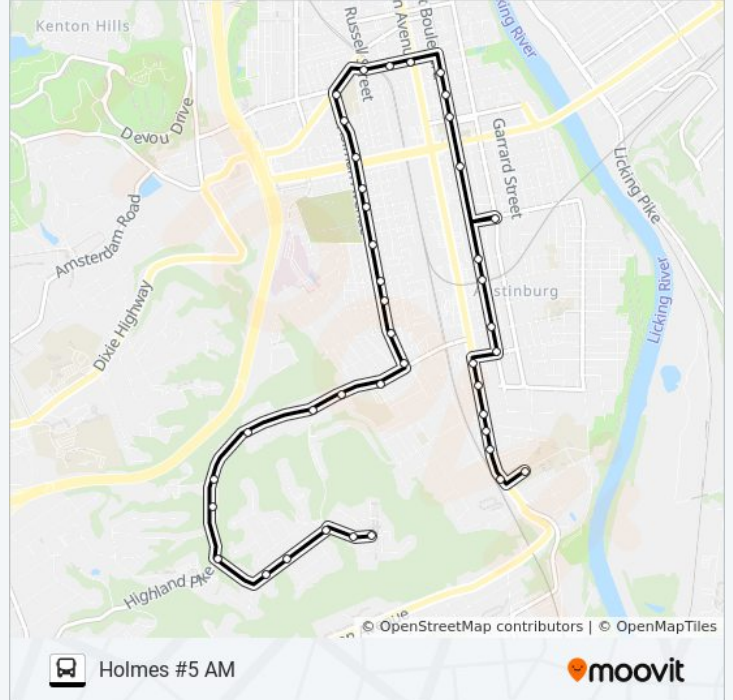

HOLMES HS #5 AM

Holmes #5 AM

[Get The App](#)

The HOLMES HS #5 AM bus line Holmes #5 AM has one route. For regular weekdays, their operation hours are:

(1) Holmes #5 AM: 7:08 AM - 7:25 AM

Use the Moovit App to find the closest HOLMES HS #5 AM bus station near you and find out when is the next HOLMES HS #5 AM bus arriving.

Direction: Holmes #5 AM

41 stops

[VIEW LINE SCHEDULE](#)

- Benton at White
- Benton at Phelps
- Monte at Benton
- Monte at Rose
- Monte at Janes
- Hanser at Highland
- 929 Highland
- Highland at Emery
- Highland at Rays
- Highland at Benton
- Highland at Franklin
- 19th at Howell
- Holman at 19th
- Holman at 18th
- Holman at 17th
- Holman at 16th
- Holman at Linden
- Holman at 14th
- Holman at 13th
- Holman at Martin Luther King Jr
- Holman at Robbins

HOLMES HS #5 AM bus Info

Direction: Holmes #5 AM

Stops: 41

Trip Duration: 25 min

Line Summary:

Holman at Pike
8th at Russell
8th at Washington
8th at Madison
Scott at 9th
Scott at Robbins
Scott at 11th
Scott at 13th
15th at Greenup
Scott at 16th
Scott at 17th
Scott at 19th
Scott at 20th
Madison at 20th
Madison at Wallace
Madison at Sterrett
Madison at 24th
Madison at Catalpa
Madison at 25th
Holmes High School