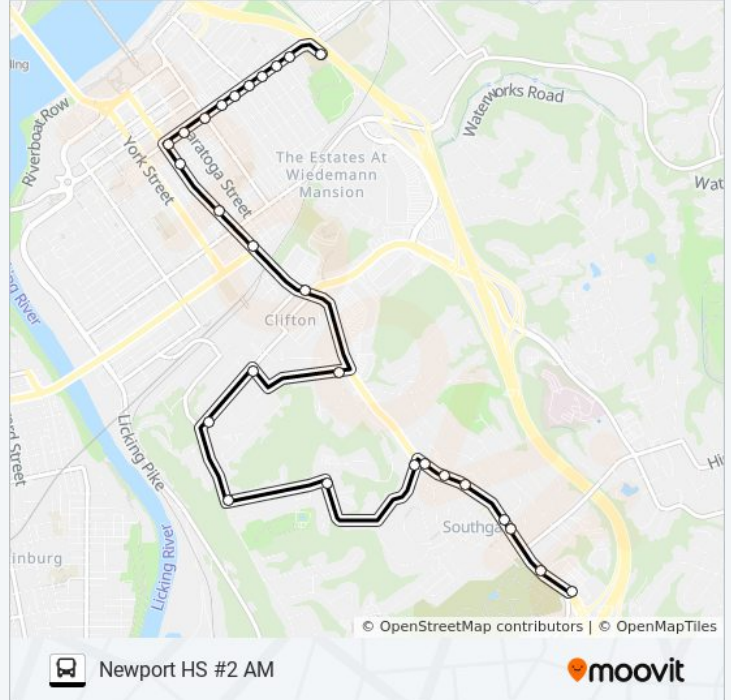

Direction: Newport Hs #2 AM

27 stops

[VIEW LINE SCHEDULE](#)

- Alexandria at Moock
- Alexandria at Overlook
- Alexandria at Custis
- Alexandria at Joyce
- Alexandria at Willow
- Alexandria at Barkley Ridge Apts
- Alexandria at Bluegrass
- Bluegrass at Alexandria
- Bluegrass at Kentucky
- Kentucky at Grandview
- 229 Main
- Main at Home
- Summer Hill at 19th
- Monmouth at Carothers
- Monmouth at 11th
- Monmouth at 9th
- Monmouth at 7th
- 6th at Monmouth
- 6th at Saratoga
- 6th at Washington
- 6th at Overton

NEWPORT HS #2 AM bus Info

Direction: Newport Hs #2 AM

Stops: 27

Trip Duration: 24 min

Line Summary:

6th at Monroe

6th at Park

6th at Maple

6th at Linden

6th at Oak

Newport High School

NEWPORT HS #2 AM bus time schedules and route maps are available in an offline PDF at moovitapp.com. Use the [Moovit App](#) to see live bus times, train schedule or subway schedule, and step-by-step directions for all public transit in Cincinnati.