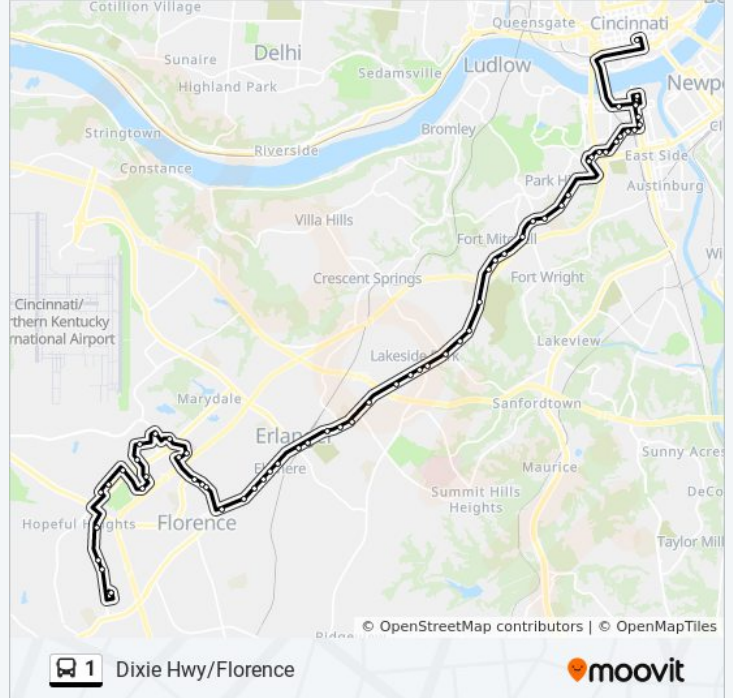

Direction: Cincinnati

61 stops

[VIEW LINE SCHEDULE](#)

- Florence Hub
- Mall at Plaza
- Mall at Cayton
- Mall at Village at the Mall
- Merchants at Doering
- Doering at Florence Walmart
- Ted Bushelman at Doering
- Meijer at Woodspoint
- Spiral at Meijer
- Spiral at Turfway Commons
- Spiral at Beckfield College
- Thoroughbred at Turfway
- Hansel at Richman
- St Elizabeth Florence
- Steeple Chase at Turfway
- Turfway at Burlington
- Turfway at Crown Court Apts
- Turfway at Lloyd
- Dixie at Turfway
- Dixie at Eastern
- Dixie at Cave Run
- Dixie at Main

1 bus Info

Direction: Cincinnati

Stops: 61

Trip Duration: 61 min

Line Summary:

- Dixie at Forest
- Dixie at Garvey
- Dixie at Stevenson
- Dixie at Hallam
- Dixie at Erlanger Town Center
- Dixie at Kenton Lands
- Dixie at Edgewood
- Dixie at Crestview Hills Town Center
- Dixie at Whitehouse
- Dixie at Geisen
- Dixie at Turkeyfoot
- Dixie at Lakeside
- Dixie at Orphanage
- Dixie at Pleasant Ridge
- Dixie at Highland
- Dixie at Expressway Plaza
- Dixie at Fort Mitchell
- Dixie at St Johns
- Dixie at Fortside
- Dixie at Ashwood
- Dixie at Sleepy Hollow
- Dixie at Hilton
- Dixie at St Joseph
- Dixie at Arlington
- Pike at Montague
- Pike at Hermes
- Pike at Bullock
- Pike at Simon Kenton
- Pike at Lee
- Pike at Holman
- 8th at Russell
- 8th at Washington
- Madison at 7th

Madison at 6th

Madison at 4th

Covington Transit Center

4th at Madison

4th at Johnson

4th at Walnut

Direction: Florence

58 stops

[VIEW LINE SCHEDULE](#)

4th at Walnut

Race at 3rd

Bakewell at 3rd

Covington Transit Center

Scott at 5th

Scott at 6th

Pike at Washington