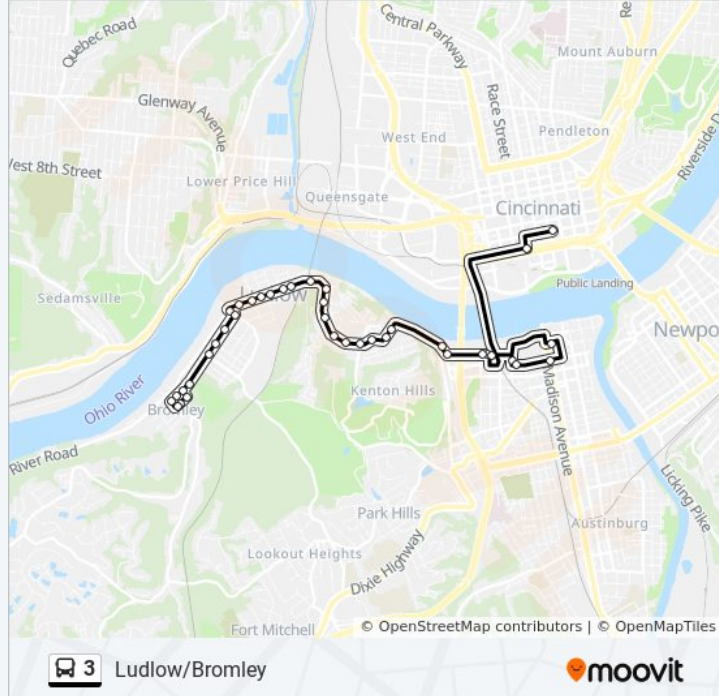

Highway at Montrose

Highway at Louise

Highway at Traverse

Elm at Locust

Elm at Carneal

Elm at Euclid

Elm at Butler

Elm at Kenner

Elm at Logans

Adela at Elm

Adela at Oak

Oak at Helen

Oak at Ludford

Oak at Deverill

Shelby at Pleasant

Shelby at Main

Shelby at Steve Tanner

Boone at Steve Tanner

Boone at Main

Boone at Pleasant

Oak at Pleasant

3 bus time schedules and route maps are available in an offline PDF at moovitapp.com. Use the [Moovit App](#) to see live bus times, train schedule or subway schedule, and step-by-step directions for all public transit in Cincinnati.

[About Moovit](#) · [MaaS Solutions](#) · [Supported Countries](#) · [Mooviter Community](#)

© 2024 Moovit - All Rights Reserved

Check Live Arrival Times