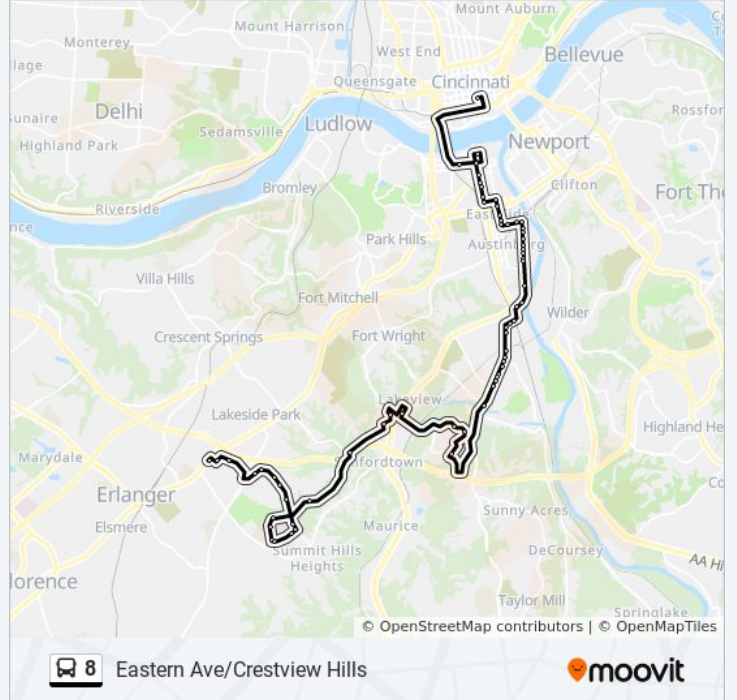

8 bus Info
Direction: Cincinnati
Stops: 65
Trip Duration: 65 min
Line Summary:

- Dixie at Crestview Hills Town Center
- Town Center at Dixie Entrance
- Town Center at First Watch
- Thomas More at Villa Madonna
- Thomas More at Renaissance
- Thomas More at Poweleit
- Thomas More at Chancellor
- Thomas More at Legends
- St Elizabeth Edgewood
- Thomas More at S Loop
- S Loop at Orthocincy
- S Loop at Hospice Center
- S Loop at Medical Village
- Medical Village at Encompass Health
- Medical Village at 3a Patient Entrance
- Horsebranch at Rhine Valley
- Horsebranch at Orphanage
- Valley Plaza at Viewpoint
- Valley Plaza at Walmart
- Fort Wright Hub
- Howe at Cambridge Square Apts
- Howe at Fidelity Garage

Eastern at Oliver

Eastern at 15th

15th at Wheeler

15th at Garrard

Greenup at 15th

Greenup at Byrd

Greenup at Pleasant

Greenup at Martin Luther King Jr

11th at Greenup

11th at Madison

Madison at Robbins

Madison at 8th

Madison at 7th

Madison at 6th

Madison at 4th

Covington Transit Center

Medical Village at 3a Patient Entrance

Thomas More at Legends

Thomas More at Chancellor

Thomas More at Centre View

Thomas More at Renaissance

Thomas More at Villa Madonna

Town Center at First Watch

Town Center at Dixie Entrance