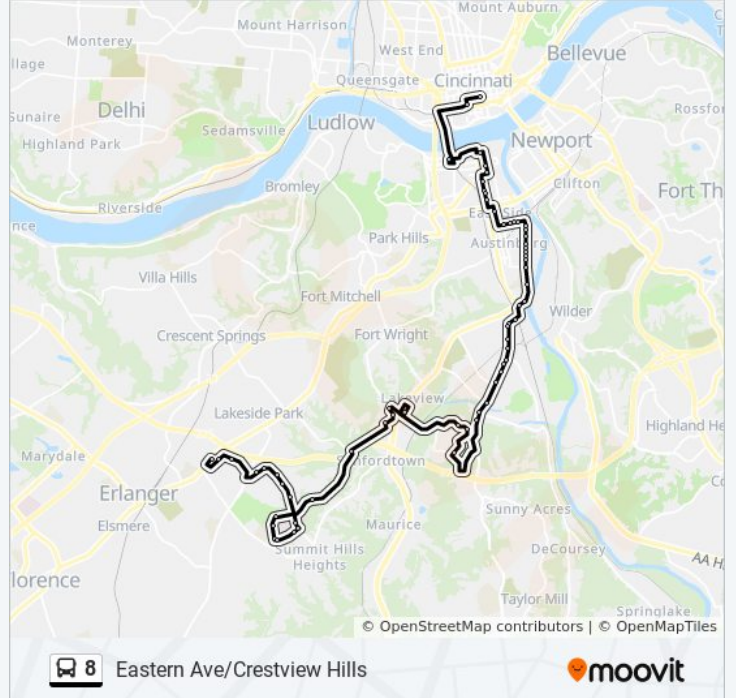

Taylor Mill at Parkview

Crosby at Magellan

Howe at Fidelity Garage

Howe at Cambridge Square Apts

Fort Wright Hub

Valley Plaza at Highland

Valley Plaza at Walmart

Valley Plaza at Viewpoint

Horsebranch at Orphanage

Horsebranch at Rhine Valley

St Elizabeth Edgewood

Thomas More at S Loop

S Loop at Orthocincy

S Loop at Hospice Center

S Loop at Medical Village

Medical Village at Encompass Health

Medical Village at 3a Patient Entrance

Thomas More at Legends

Thomas More at Chancellor

Thomas More at Centre View

Thomas More at Renaissance

Thomas More at Villa Madonna

Town Center at First Watch

Town Center at Dixie Entrance