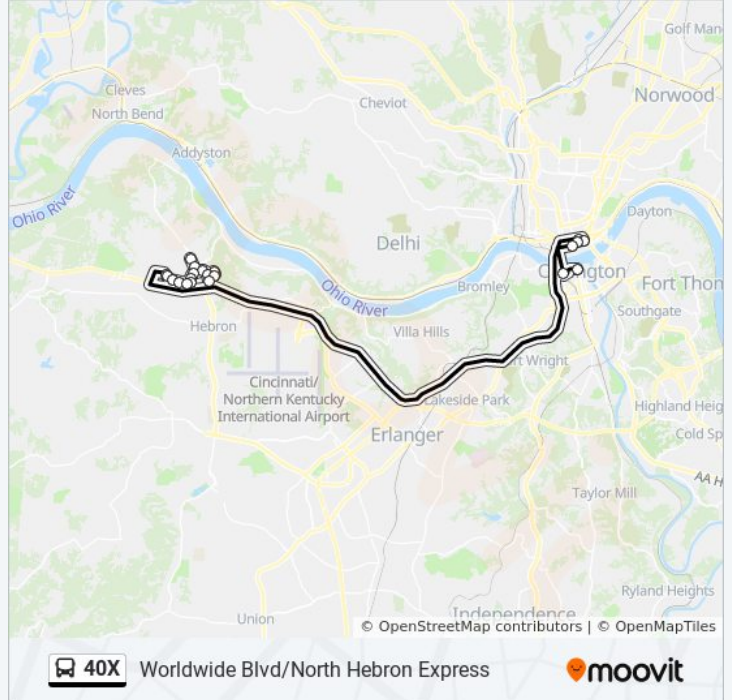

## Worldwide Blvd/North Hebron Express

Get The App

The 40X bus line (Worldwide Blvd/North Hebron Express) has 3 routes. For regular weekdays, their operation hours are: (1) Cincinnati: 5:45 AM - 6:15 PM(2) North Bend Rd P&R: 1:51 PM - 5:36 PM(3) Worldwide Blvd.: 4:51 AM - 6:21 AM Use the Moovit App to find the closest 40X bus station near you and find out when is the next 40X bus arriving.

### Direction: Cincinnati

21 stops

[VIEW LINE SCHEDULE](#)

- North Bend Park And Ride
- North Bend at Global
- South Park at Sanctuary
- 2266 South Park
- South Park at International
- International at Meridian
- 2030 Meridian
- Worldwide at North Bend
- 1190 Worldwide
- 1155 Worldwide
- 1180 Worldwide
- 1200 Worldwide
- 1500 Worldwide
- 1600 Worldwide
- 1770 Worldwide
- Government Square Area F
- Sycamore at 4th
- 4th at Walnut
- Race at 3rd
- Bakewell at 3rd
- Covington Transit Center

### 40X bus Info

**Direction:** Cincinnati

**Stops:** 21

**Trip Duration:** 40 min

**Line Summary:**

**Direction: North Bend Rd P&R**

9 stops

[VIEW LINE SCHEDULE](#)

**Direction:** North Bend Rd P&R

**Stops:** 9

**Trip Duration:** 39 min

**Line Summary:**

**Direction: Worldwide Blvd.**

20 stops

[VIEW LINE SCHEDULE](#)

- Covington Transit Center
- 4th at Madison
- 4th at Johnson
- Government Square Area F
- Sycamore at 4th
- 4th at Walnut
- Race at 3rd
- 1605 Worldwide
- 1605 Worldwide
- 1545 Worldwide
- 1405 Worldwide
- 1155 Worldwide
- South Park at Sanctuary
- 2266 South Park
- South Park at International
- International at Meridian
- 2030 Meridian
- North Bend at South Park