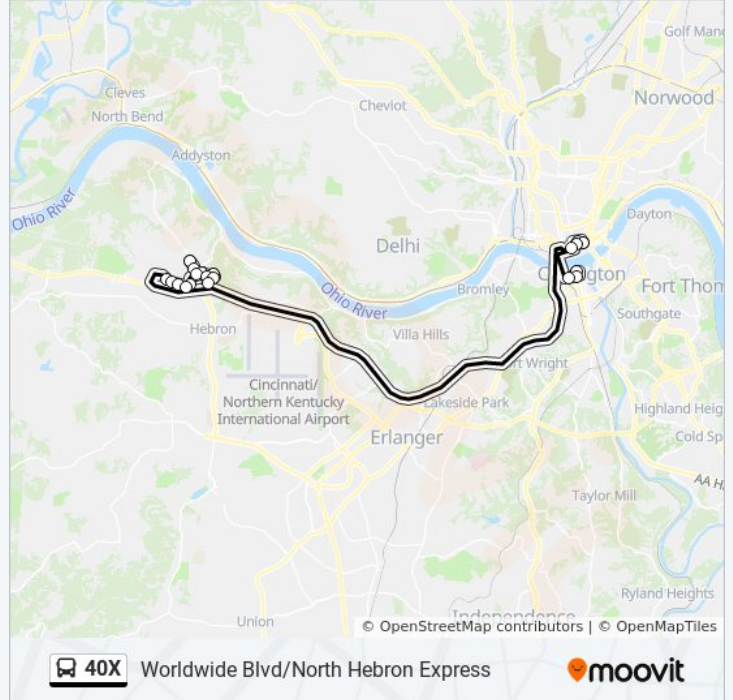

## Worldwide Blvd/North Hebron Express

Get The App

The 40X bus line (Worldwide Blvd/North Hebron Express) has 3 routes. For regular weekdays, their operation hours are: (1) Cincinnati: 5:45 AM - 6:15 PM(2) North Bend Rd P&R: 1:51 PM - 5:36 PM(3) Worldwide Blvd.: 4:51 AM - 6:21 AM Use the Moovit App to find the closest 40X bus station near you and find out when is the next 40X bus arriving.

### 40X bus Info

**Direction:** Cincinnati

**Stops:** 21

**Trip Duration:** 40 min

**Line Summary:**

**Direction: North Bend Rd P&R**

9 stops

[VIEW LINE SCHEDULE](#)

**Direction:** North Bend Rd P&R

**Stops:** 9

**Trip Duration:** 39 min

**Line Summary:**

**Direction: Worldwide Blvd.**

20 stops

[VIEW LINE SCHEDULE](#)

- Covington Transit Center
- 4th at Madison
- 4th at Johnson
- Government Square Area F
- Sycamore at 4th
- 4th at Walnut
- Race at 3rd
- 1605 Worldwide
- 1605 Worldwide
- 1545 Worldwide
- 1405 Worldwide
- 1155 Worldwide
- South Park at Sanctuary
- 2266 South Park
- South Park at International
- International at Meridian
- 2030 Meridian
- North Bend at South Park

**40X bus Info**

**Direction:** Worldwide Blvd.

**Stops:** 20

**Trip Duration:** 54 min

**Line Summary:**

North Bend at Global

North Bend Park And Ride

40X bus time schedules and route maps are available in an offline PDF at [moovitapp.com](https://moovitapp.com). Use the [Moovit App](#) to see live bus times, train schedule or subway schedule, and step-by-step directions for all public transit in Cincinnati.