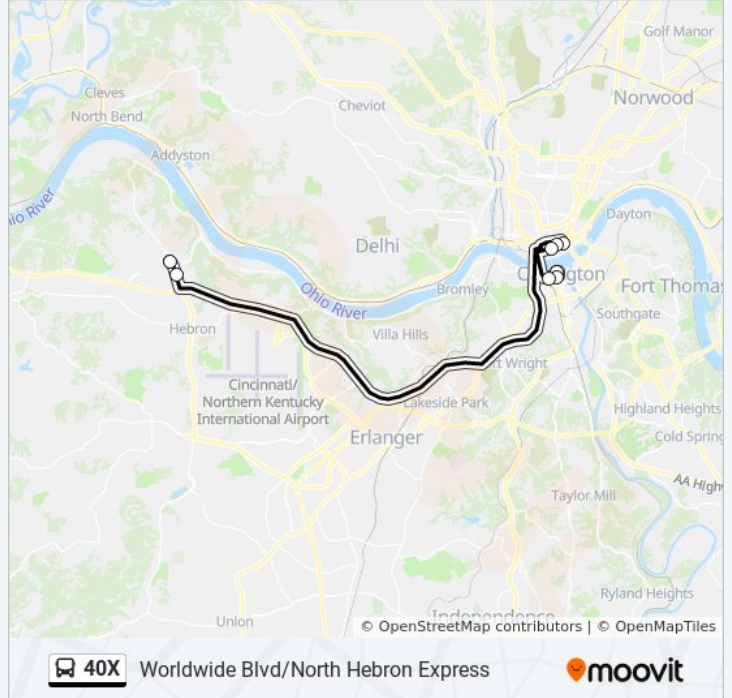

## Worldwide Blvd/North Hebron Express

Get The App

The 40X bus line (Worldwide Blvd/North Hebron Express) has 3 routes. For regular weekdays, their operation hours are: (1) Cincinnati: 5:45 AM - 6:15 PM(2) North Bend Rd P&R: 1:51 PM - 5:36 PM(3) Worldwide Blvd.: 4:51 AM - 6:21 AM Use the Moovit App to find the closest 40X bus station near you and find out when is the next 40X bus arriving.

### 40X bus Info

**Direction:** Cincinnati

**Stops:** 21

**Trip Duration:** 40 min

**Line Summary:**

**Direction: North Bend Rd P&R**

9 stops

[VIEW LINE SCHEDULE](#)

**Direction:** North Bend Rd P&R

**Stops:** 9

**Trip Duration:** 39 min

**Line Summary:**

**Direction: Worldwide Blvd.**

20 stops

[VIEW LINE SCHEDULE](#)

- Covington Transit Center
- 4th at Madison
- 4th at Johnson
- Government Square Area F
- Sycamore at 4th
- 4th at Walnut
- Race at 3rd
- 1605 Worldwide
- 1605 Worldwide
- 1545 Worldwide
- 1405 Worldwide
- 1155 Worldwide
- South Park at Sanctuary
- 2266 South Park
- South Park at International
- International at Meridian
- 2030 Meridian
- North Bend at South Park

**40X bus Time Schedule**

Worldwide Blvd. Route Timetable:

Sunday	5:01 AM - 5:31 AM
Monday	5:01 AM - 5:31 AM
Tuesday	4:51 AM - 6:21 AM
Wednesday	4:51 AM - 6:21 AM
Thursday	4:51 AM - 6:21 AM
Friday	4:51 AM - 6:21 AM
Saturday	5:01 AM - 5:31 AM