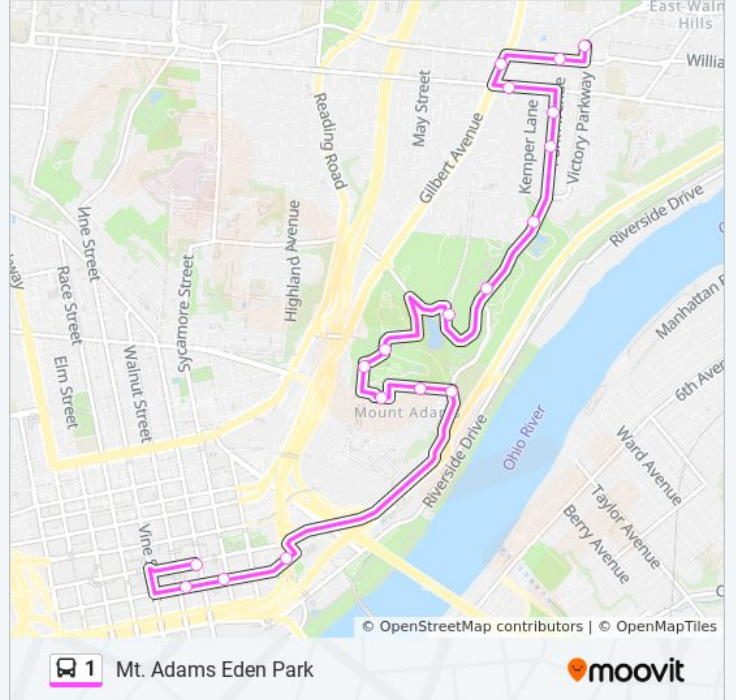

### Direction: 1 Eden Park - Mt Adams - Downtown

18 stops

[VIEW LINE SCHEDULE](#)

- Victory Parkway 2621 Eol
- Taft Rd & Park Ave
- Gilbert Ave & Taft Rd
- Peebles Corner - Mcmillan & Gilbert
- Park Ave & Cross Ln
- Park Ave & Cypress St
- Park & Luray - Southbound
- Eden Park Dr & Krohn Cons - Westbnd
- Eden Park Dr & Fulton - Westbound
- Art Museum Dr & Mt Adams Dr
- Ida Ave & Art Museum Dr
- Paradrome St 941
- Parkside Pl & Carney St
- Parkside Pl & Martin Dr
- 4th St & Pike St
- Sycamore St & 4th St
- 4th St & Walnut St
- Government Square Area F

### 1 bus Info

**Direction:** 1 Eden Park - Mt Adams - Downtown

**Stops:** 18

**Trip Duration:** 21 min

**Line Summary:**

## Direction: 1 Mt Adams - Eden Park

19 stops

[VIEW LINE SCHEDULE](#)

- Government Square Area F
- 5th St & Sycamore St
- 5th St & Pike St
- Pike St & 3rd St
- 3rd St & Eggleston Ave
- Martin Dr 1221
- Parkside Pl & Martin Dr
- Parkside Pl & Carney St
- Paradome St & Ida St
- Art Museum Dr & Mt Adams Dr
- Eden Park Dr & Fulton - Eastbound
- Eden Park Dr & Krohn Cons - Eastbnd
- Park & Luray - Northbound
- Park Ave & Cypress St
- Park Ave & Cross Ln
- Park Ave & Mcmillan St
- Park Ave 2610
- Park Ave & Yale Ave

## Check Live Arrival Times