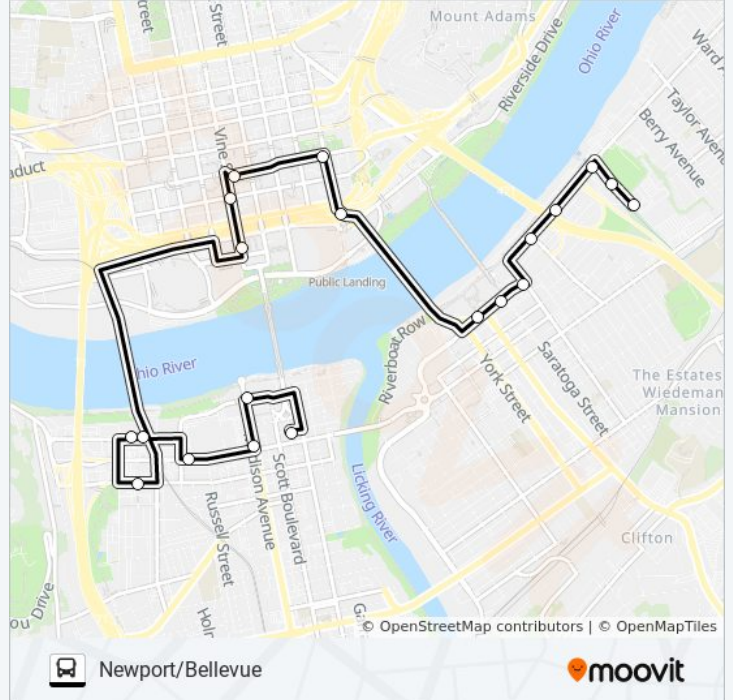

Direction: Covington

20 stops

[VIEW LINE SCHEDULE](#)

Landmark at Riviera
Riviera at Fairfield
Dave Cowens at Riverboat
Dave Cowens at Vue 180
Dave Cowens at Park
3rd at Saratoga
3rd at Amc Theatres
3rd at Newport on the Levee
Taylor Southgate at Pete Rose
3rd at Main
Vine at 4th
5th at Fountain Square
Rosa Parks at Freedom
Bakewell at 3rd
3rd at Courtyard Marriott
5th at Bakewell
5th at Johnson
Madison at 4th
Madison at Rivercenter
Park at Court

SOUTHBANK SHUTTLE bus Info**Direction:** Covington**Stops:** 20**Trip Duration:** 29 min**Line Summary:**

Direction: Newport/Bellevue

20 stops

[VIEW LINE SCHEDULE](#)

- Park at Court
- Rivercenter at Madison
- Madison at 4th
- 4th at Johnson
- 3rd at Clay Wade Bailey Lot
- 3rd at Courtyard Marriott
- 5th at Bakewell
- Rosa Parks at Freedom
- Vine at 4th
- 5th at Fountain Square
- 5th at Broadway
- Broadway at Pete Rose
- 3rd at Newport on the Levee
- 3rd at Saratoga
- 3rd at Washington
- Dave Cowens at Park
- Dave Cowens at Linden
- Dave Cowens at Riviera

SOUTHBANK SHUTTLE bus Time Schedule

Newport/Bellevue Route Timetable:

Sunday	10:00 AM - 11:00 PM
Monday	10:00 AM - 11:00 PM
Tuesday	6:00 AM - 11:00 PM
Wednesday	6:00 AM - 11:00 PM
Thursday	6:00 AM - 11:00 PM
Friday	6:00 AM - 11:00 PM
Saturday	10:00 AM - 11:00 PM

SOUTHBANK SHUTTLE bus Info

Direction: Newport/Bellevue

Stops: 20

Trip Duration: 29 min

Line Summary:

Riviera at Fairfield

Landmark at Riviera

SOUTHBANK SHUTTLE bus time schedules and route maps are available in an offline PDF at moovitapp.com. Use the [Moovit App](#) to see live bus times, train schedule or subway schedule, and step-by-step directions for all public transit in Cincinnati.