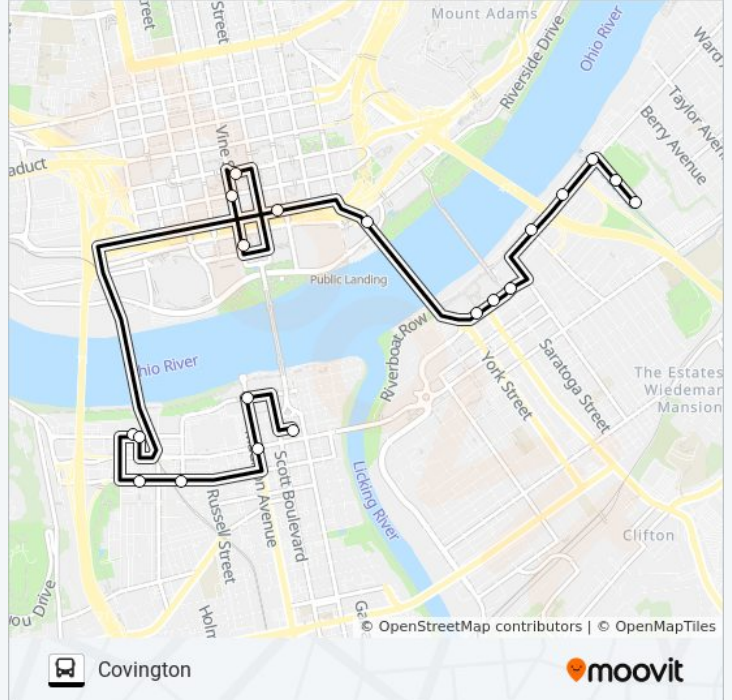

Direction: Covington

20 stops

[VIEW LINE SCHEDULE](#)

Landmark at Riviera
Riviera at Fairfield
Dave Cowens at Riverboat
Dave Cowens at Vue 180
Dave Cowens at Park
3rd at Saratoga
3rd at Amc Theatres
3rd at Newport on the Levee
Taylor Southgate at Pete Rose
3rd at Main
Vine at 4th
5th at Fountain Square
Rosa Parks at Freedom
Bakewell at 3rd
3rd at Courtyard Marriott
5th at Bakewell
5th at Johnson
Madison at 4th
Madison at Rivercenter
Park at Court

SOUTHBANK SHUTTLE bus Info**Direction:** Covington**Stops:** 20**Trip Duration:** 29 min**Line Summary:**

Direction: Newport/Bellevue

20 stops

[VIEW LINE SCHEDULE](#)

- Park at Court
- Rivercenter at Madison
- Madison at 4th
- 4th at Johnson
- 3rd at Clay Wade Bailey Lot
- 3rd at Courtyard Marriott
- 5th at Bakewell
- Rosa Parks at Freedom
- Vine at 4th
- 5th at Fountain Square
- 5th at Broadway
- Broadway at Pete Rose
- 3rd at Newport on the Levee
- 3rd at Saratoga
- 3rd at Washington
- Dave Cowens at Park
- Dave Cowens at Linden
- Dave Cowens at Riviera

SOUTHBANK SHUTTLE bus Info

Direction: Newport/Bellevue

Stops: 20

Trip Duration: 29 min

Line Summary:

Riviera at Fairfield

Landmark at Riviera

SOUTHBANK SHUTTLE bus time schedules and route maps are available in an offline PDF at moovitapp.com. Use the [Moovit App](#) to see live bus times, train schedule or subway schedule, and step-by-step directions for all public transit in Cincinnati.