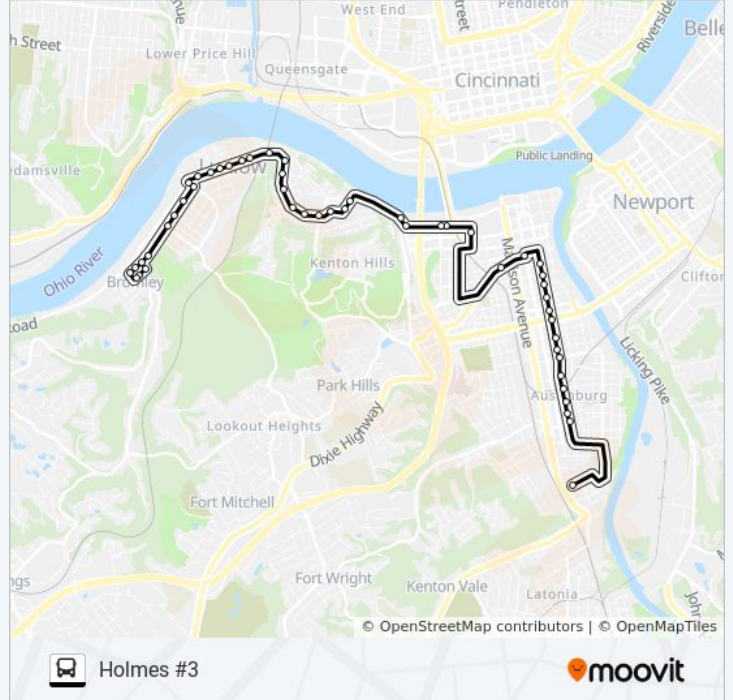

HOLMES HS #3 PM

Holmes #3

[Get The App](#)

The HOLMES HS #3 PM bus line Holmes #3 has one route. For regular weekdays, their operation hours are:

(1) Holmes #3: 3:15 PM

Use the Moovit App to find the closest HOLMES HS #3 PM bus station near you and find out when is the next HOLMES HS #3 PM bus arriving.

Direction: Holmes #3

50 stops

[VIEW LINE SCHEDULE](#)

- Holmes High School
- Greenup at 20th
- Greenup at 19th
- Greenup at 18th
- Greenup at 17th
- Greenup at 16th
- Greenup at 15th
- Greenup at Byrd
- Greenup at Pleasant
- Greenup at Martin Luther King Jr
- Greenup at 11th
- Greenup at Robbins
- Greenup at 9th
- Greenup at 8th
- Greenup at 7th
- Scott at 6th
- Pike at Washington
- Johnson at 3rd
- 3rd at Courtyard Marriott
- 3rd at Philadelphia
- 3rd at Crescent

Direction: Holmes #3

Stops: 50

Trip Duration: 32 min

Line Summary:

- Highway at Western
- Highway at Hathaway
- Highway at Clark
- Highway at Altamont
- Highway at Kelly-Furnish
- Highway at West
- Highway at Alberta
- Highway at Audrey Steps
- Highway at Montrose
- Highway at Louise
- Highway at Traverse
- Elm at Locust
- Elm at Carneal
- Elm at Euclid
- Elm at Butler
- Elm at Kenner
- Elm at Logans
- Adela at Elm
- Adela at Oak
- Oak at Helen
- Oak at Ludford
- Oak at Deverill
- Shelby at Pleasant
- Shelby at Main
- Shelby at Steve Tanner
- Boone at Steve Tanner
- Boone at Main
- Boone at Pleasant
- Oak at Pleasant