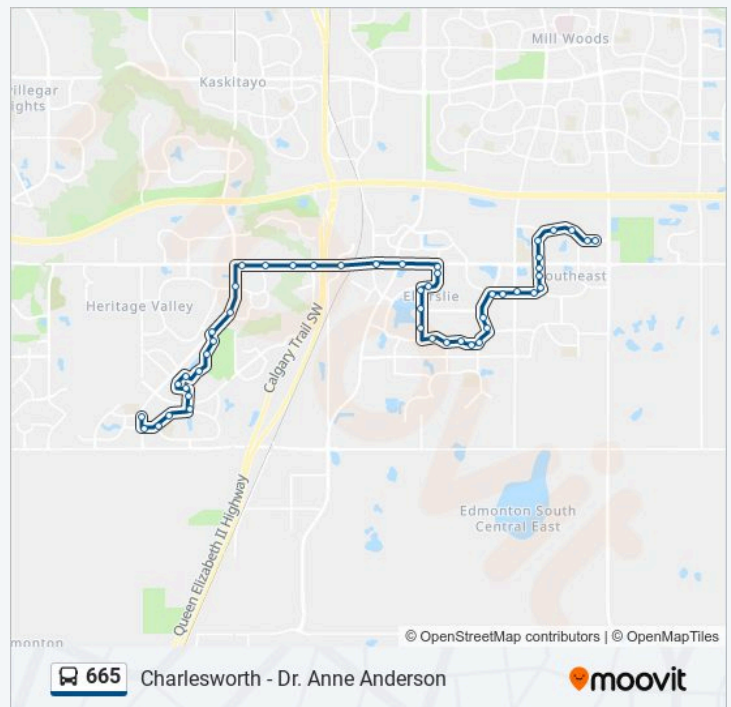

88 Street & Summerside Drive SW

88 Street & Summerside Grande Boulevard SW

88 Street & 20 Avenue SW

85 Street & Savaryn Drive SW

Savaryn Drive & 22 Avenue SW

78 Street & 22 Avenue SW

74 Street & 22 Avenue SW

Shaw Way & 22 Avenue SW

Tuesday	15:06 - 15:09
Wednesday	15:06 - 15:09
Thursday	14:33 - 14:36
Friday	Not Operational
Saturday	Not Operational

665 bus Info

Direction: James Mowatt Trail & 35 Avenue SW→52 Street & 4 Avenue SW

Stops: 48

Trip Duration: 45 min

Line Summary:

70 Street & Shaw Way SW

70 Street & 19a Avenue SW

70 Street & Stanton Drive SW

69 Street & Stanton Drive SW

66 Street & Welsh Drive SW

63 Street & Welsh Drive SW

Watt Boulevard & Welsh Drive SW

Watt Boulevard & 12 Avenue SW

Watt Boulevard & Ellerslie Road SW

62 Street & 8 Avenue SW

62 Street & 5 Avenue SW

59 Street & 3 Avenue SW

56 Street & 3 Avenue SW