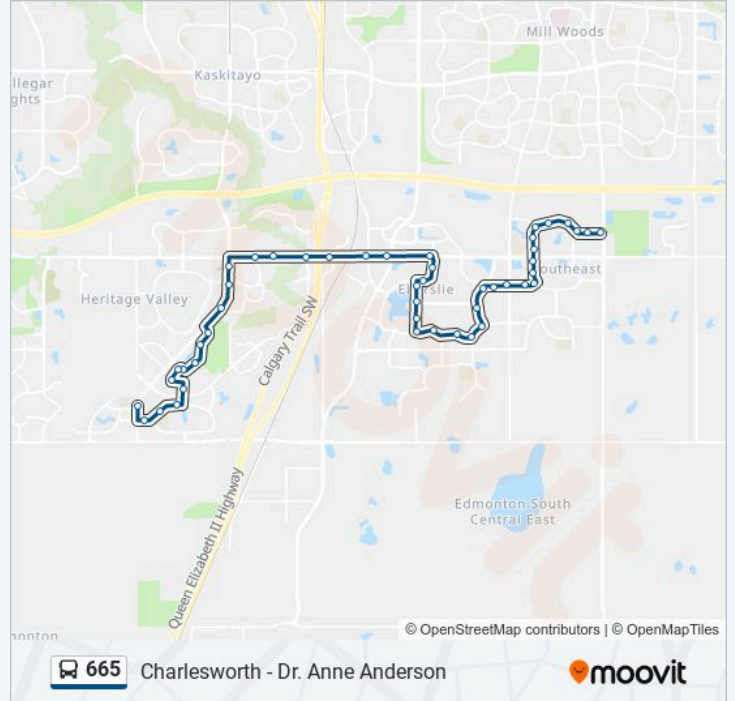

665 bus Info

Direction: 50 Street & 4 Avenue SW→James Mowatt Trail & 35 Avenue SW

Stops: 47

Trip Duration: 46 min

Line Summary:

- 88 Street & Savaryn Drive SW
- 88 Street & 20 Avenue SW
- 88 Street & Summerside Grande Boulevard SW
- 88 Street & 14 Avenue SW
- 87a Street & Summerside Drive SW
- Summerside Drive & 12 Avenue SW
- 85 Street & Ellerslie Road SW
- 91 Street & Ellerslie Road SW
- Parsons Road & Ellerslie Road SW
- 100 Street & Ellerslie Road SW
- 103a Street & Ellerslie Road SW
- 107 Street & Ellerslie Road SW
- 109 Street & Ellerslie Road SW
- James Mowatt Trail & Ellerslie Road SW
- James Mowatt Trail & Rutherford Road SW
- James Mowatt Trail & Bowen Wynd SW
- Callaghan Drive & Callaghan Close SW
- Callaghan Drive & Callaghan Court SW
- Callaghan Drive & Cantor Landing SW
- Callaghan Drive & Cunningham Drive SW
- Cunningham Way & Cunningham Drive SW
- Cunningham Way & Cunningham Way SW
- Casselman Link & Casselman Crescent SW
- Alexander Crescent & Allard Boulevard SW
- Allard Boulevard & Alexander Way SW
- Allard Boulevard & Annett Common SW
- James Mowatt Trail & 35 Avenue SW

Direction: James Mowatt Trail & 35 Avenue SW → 52 Street & 4 Avenue SW

48 stops

[VIEW LINE SCHEDULE](#)

James Mowatt Trail & 35 Avenue SW

665 bus Time Schedule

James Mowatt Trail & 35 Avenue SW → 52 Street & 4 Avenue SW Route Timetable:

Stops: 48

Trip Duration: 45 min

Line Summary:

70 Street & Shaw Way SW

70 Street & 19a Avenue SW

70 Street & Stanton Drive SW

69 Street & Stanton Drive SW

66 Street & Welsh Drive SW