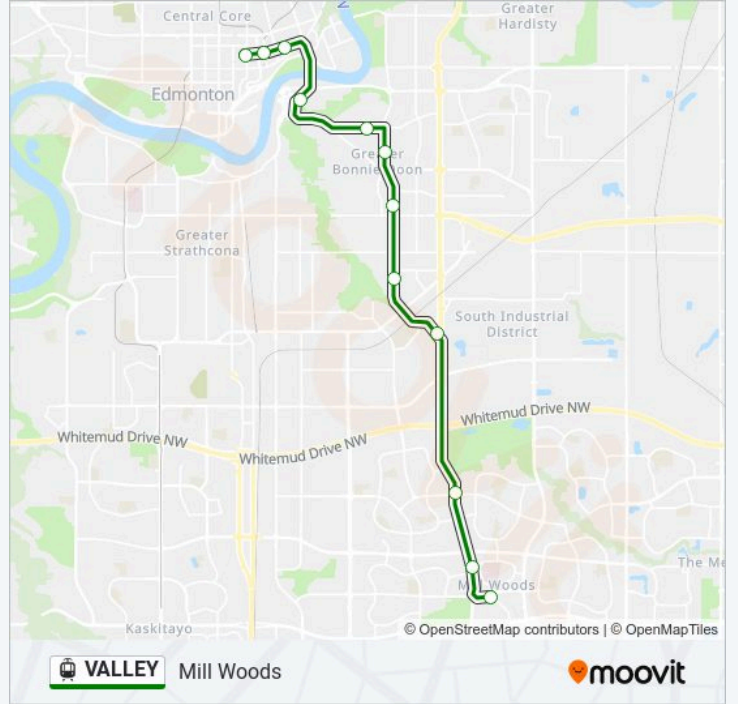

Direction: Downtown

12 stops

[VIEW LINE SCHEDULE](#)

Mill Woods Stop

Grey Nuns Stop

Millbourne/Woodvale Stop

Davies Station

Avonmore Stop

Direction: Mill Woods

12 stops

[VIEW LINE SCHEDULE](#)

- 102 Street Stop
- Churchill Stop
- Quarters Stop
- Muttart Stop
- Stathearn Stop
- Holyrood Stop
- Bonnie Doon Stop
- Avonmore Stop
- Davies Station
- Millbourne/Woodvale Stop
- Grey Nuns Stop
- Mill Woods Stop

VALLEY light rail Time Schedule

Mill Woods Route Timetable:

Sunday	00:05 - 23:45
Monday	00:00 - 23:50
Tuesday	00:05 - 23:50
Wednesday	00:05 - 23:50
Thursday	00:05 - 23:50
Friday	00:05 - 23:50
Saturday	00:05 - 23:50

VALLEY light rail Info

Direction: Mill Woods

Stops: 12

Trip Duration: 29 min

Line Summary:

VALLEY light rail time schedules and route maps are available in an offline PDF at moovitapp.com. Use the Moovit App to see live bus times, train schedule or subway schedule, and step-by-step directions for all public transit in Edmonton.