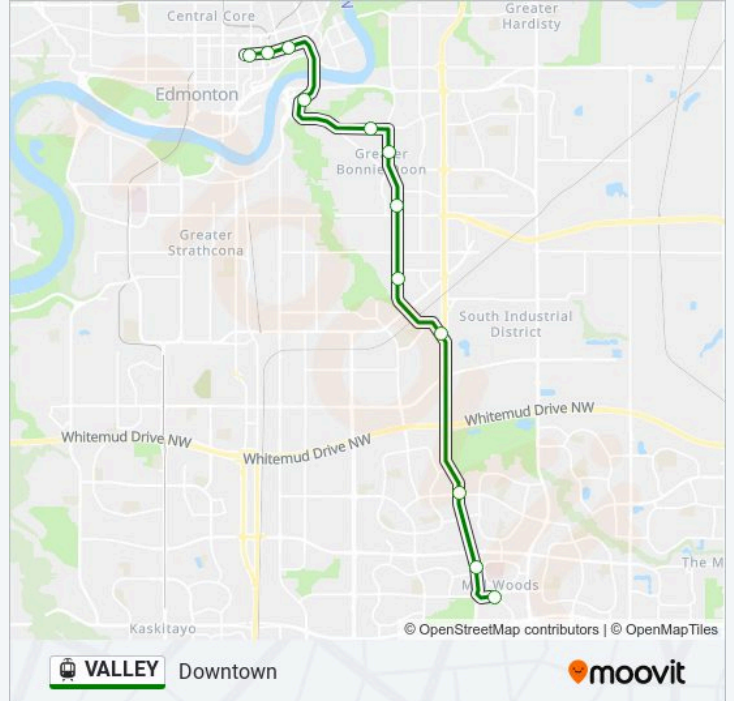

Direction: Downtown

12 stops

[VIEW LINE SCHEDULE](#)

Mill Woods Stop

Grey Nuns Stop

Millbourne/Woodvale Stop

Davies Station

Avonmore Stop

Bonnie Doon Stop

Holyrood Stop

Stathearn Stop

Muttart Stop

Quarters Stop

Churchill Stop

102 Street Stop

VALLEY light rail Time Schedule

Downtown Route Timetable:

Sunday	00:00 - 23:55
Monday	00:10 - 23:45
Tuesday	00:00 - 23:45
Wednesday	00:00 - 23:45
Thursday	00:00 - 23:45
Friday	00:00 - 23:45
Saturday	00:00 - 23:45

VALLEY light rail Info**Direction:** Downtown**Stops:** 12**Trip Duration:** 29 min**Line Summary:**

Direction: Mill Woods

12 stops

[VIEW LINE SCHEDULE](#)

- 102 Street Stop
- Churchill Stop
- Quarters Stop
- Muttart Stop
- Stathearn Stop
- Holyrood Stop
- Bonnie Doon Stop
- Avonmore Stop
- Davies Station
- Millbourne/Woodvale Stop
- Grey Nuns Stop
- Mill Woods Stop