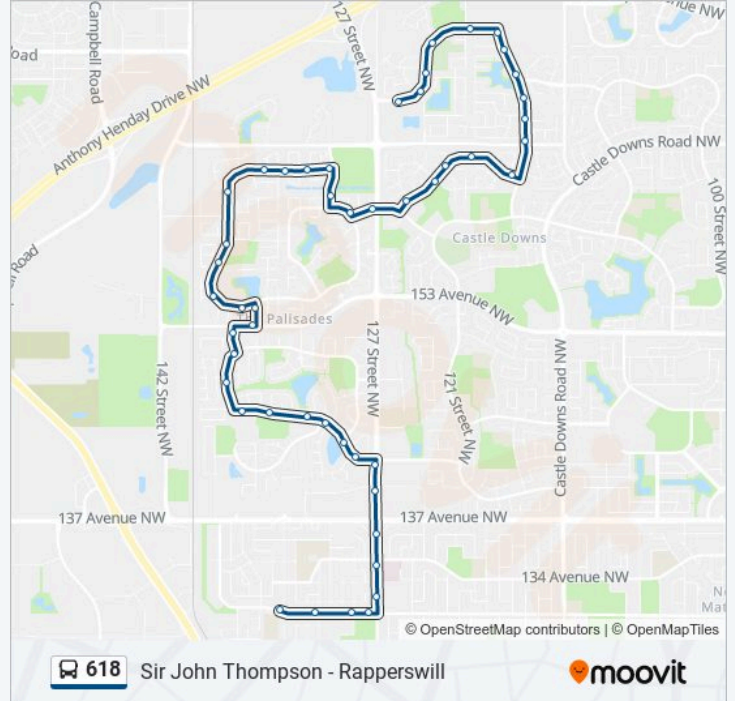

**618 bus Info**

**Direction:** 125 Street & Rapperswill Drive→135 Street & 132 Avenue

**Stops:** 48

**Trip Duration:** 39 min

**Line Summary:**

131 Street & 165 Avenue  
 133 Street & 165 Avenue  
 135 Street & 165 Avenue  
 139 Street & 164 Avenue  
 139 Street & 160 Avenue  
 139 Street & 159 Avenue  
 139 Street & 156 Avenue  
 138 Street & 155 Avenue  
 137 Street & 155 Avenue  
 137 Street & 153 Avenue  
 139 Street & 153 Avenue  
 139 Street & 150 Avenue  
 139 Street & 148 Avenue  
 139 Street & Cumberland Road  
 138 Street & Cumberland Road  
 134 Street & Cumberland Road  
 Hudson Road & Cumberland Road  
 129 Street & Cumberland Road  
 Hudson Way & Cumberland Road  
 127 Street & 142 Avenue  
 127 Street & 140 Avenue  
 127 Street & 137 Avenue  
 127 Street & 135 Avenue  
 127 Street & 133 Avenue  
 127 Street & 132 Avenue  
 129 Street & 132 Avenue  
 132 Street & 132 Avenue  
 135 Street & 132 Avenue

**Direction: 137 Street & 132 Avenue→125 Street & Rapperswill Drive**

46 stops

[VIEW LINE SCHEDULE](#)

**618 bus Time Schedule**

137 Street & 132 Avenue→125 Street & Rapperswill Drive Route Timetable:

Sunday

Not Operational

137 Street & 132 Avenue

135 Street & 132 Avenue

132 Street & 132 Avenue

129 Street & 132 Avenue

127 Street & 132 Avenue

127 Street & 134 Avenue

127 Street & 135 Avenue

### 618 bus Info

**Direction:** 137 Street & 132 Avenue→125 Street & Rapperswill Drive

**Stops:** 46

**Trip Duration:** 40 min

**Line Summary:**

430 Dunluce Road

Dunluce Road & Warwick Road N Ent

105 Dunluce Road