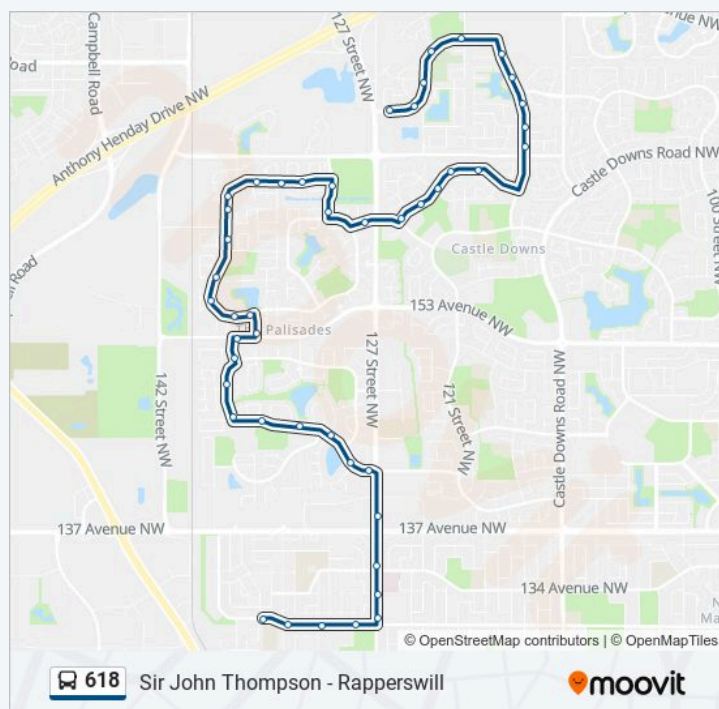

139 Street & 163 Avenue

139 Street & 164 Avenue

136 Street & 165 Avenue

134 Street & 165 Avenue

132 Street & 165 Avenue

130 Street & 165 Avenue

130 Street & 162a Avenue

128a Street & 161 Avenue

Dunluce Road & 161 Avenue

Monday	Not Operational
Tuesday	15:15
Wednesday	15:15
Thursday	12:24
Friday	15:15
Saturday	Not Operational

### 618 bus Info

**Direction:** 137 Street & 132 Avenue→125 Street & Rapperswill Drive

**Stops:** 46

**Trip Duration:** 40 min

**Line Summary:**

430 Dunluce Road

Dunluce Road & Warwick Road N Ent

105 Dunluce Road

120 Street & Dunluce Road

115 Street & 167a Avenue

115 Street & 168 Avenue

115 Street & 170 Avenue

115 Street & 172 Avenue

115 Street & 174 Avenue

120 Street & 175 Avenue

122 Street & Rapperswill Drive