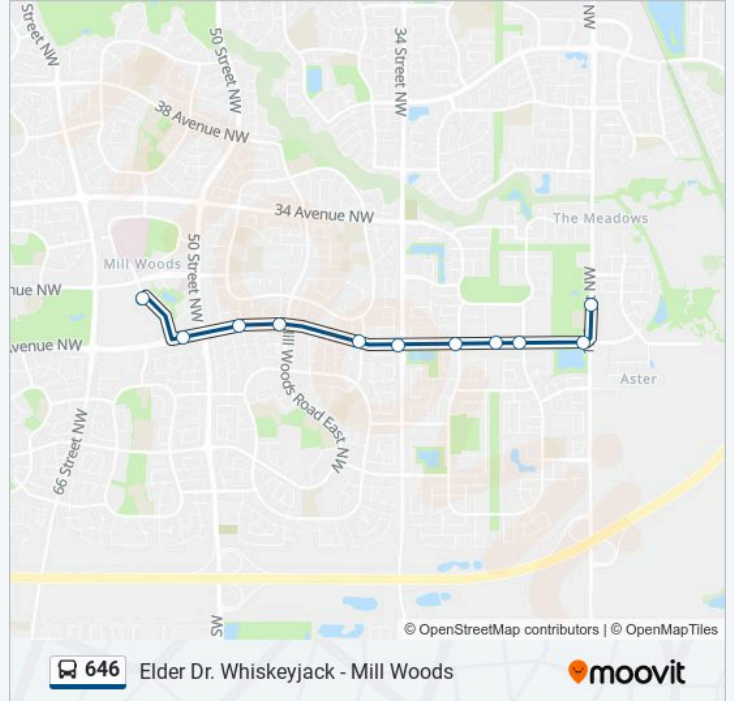

Use the Moovit App to find the closest 646 bus station near you and find out when is the next 646 bus arriving.

**Direction: 17 Street & 25 Avenue→Mill Woods Transit Centre Bay A**

11 stops

[VIEW LINE SCHEDULE](#)

- 17 Street & 25 Avenue
- 17 Street & 23 Avenue
- 24 Street & 23 Avenue
- 25 Street & 23 Avenue
- 32 Street & 23 Avenue
- 34 Street & 23 Avenue
- 38 Street & 23 Avenue
- Mill Woods Road E & 23 Avenue
- 47 Street & 23 Avenue
- 50 Street & 23 Avenue
- Mill Woods Transit Centre Bay A

**646 bus Info**

**Direction:** 17 Street & 25 Avenue→Mill Woods Transit Centre Bay A

**Stops:** 11

**Trip Duration:** 27 min

**Line Summary:**

**Direction: Mill Woods Transit Centre Bay M→Meadows Recreation Centre**

12 stops

[VIEW LINE SCHEDULE](#)

- Mill Woods Transit Centre Bay M
- Hewes Way & 23 Avenue
- 50 Street & 23 Avenue
- 47 Street & 23 Avenue
- Mill Woods Road E & 23 Avenue
- 38 Street & 23 Avenue
- 34 Street & 23 Avenue
- 32 Street & 23 Avenue
- 24 Street & 23 Avenue
- 24 Street & 23 Avenue
- 17 Street & 23 Avenue
- Meadows Recreation Centre