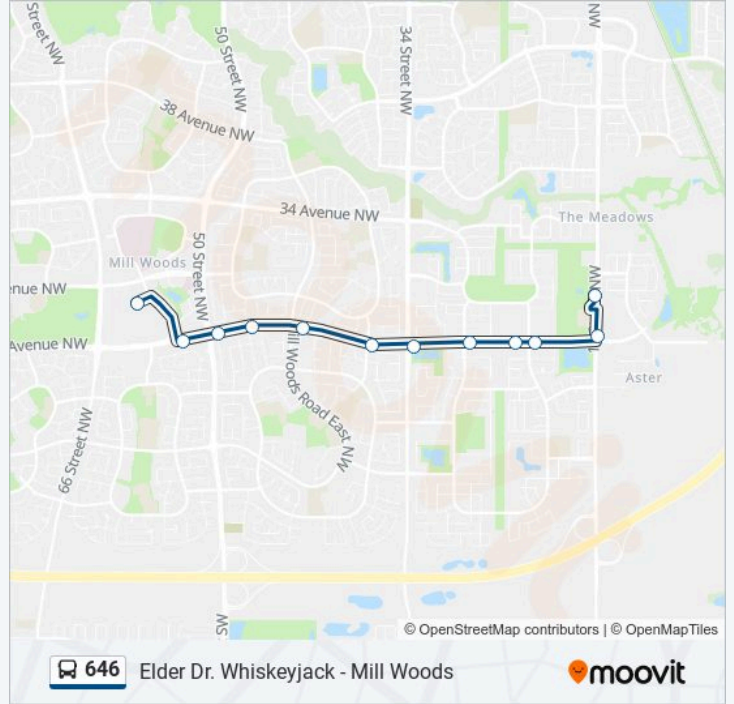

Use the Moovit App to find the closest 646 bus station near you and find out when is the next 646 bus arriving.

**Direction: 17 Street & 25 Avenue→Mill Woods Transit Centre Bay A**

11 stops

[VIEW LINE SCHEDULE](#)

**646 bus Info**

**Direction:** 17 Street & 25 Avenue→Mill Woods Transit Centre Bay A

**Stops:** 11

**Trip Duration:** 27 min

**Line Summary:**

**Direction: Mill Woods Transit Centre Bay M→Meadows Recreation Centre**

12 stops

[VIEW LINE SCHEDULE](#)

- Mill Woods Transit Centre Bay M
- Hewes Way & 23 Avenue
- 50 Street & 23 Avenue
- 47 Street & 23 Avenue
- Mill Woods Road E & 23 Avenue
- 38 Street & 23 Avenue
- 34 Street & 23 Avenue
- 32 Street & 23 Avenue
- 24 Street & 23 Avenue
- 24 Street & 23 Avenue
- 17 Street & 23 Avenue
- Meadows Recreation Centre

**646 bus Info**

**Direction:** Mill Woods Transit Centre Bay M→Meadows Recreation Centre

**Stops:** 12

**Trip Duration:** 12 min

**Line Summary:**

646 bus time schedules and route maps are available in an offline PDF at [moovitapp.com](https://moovitapp.com). Use the Moovit App to see live bus times, train schedule or subway schedule, and step-by-step directions for all public transit in Edmonton.