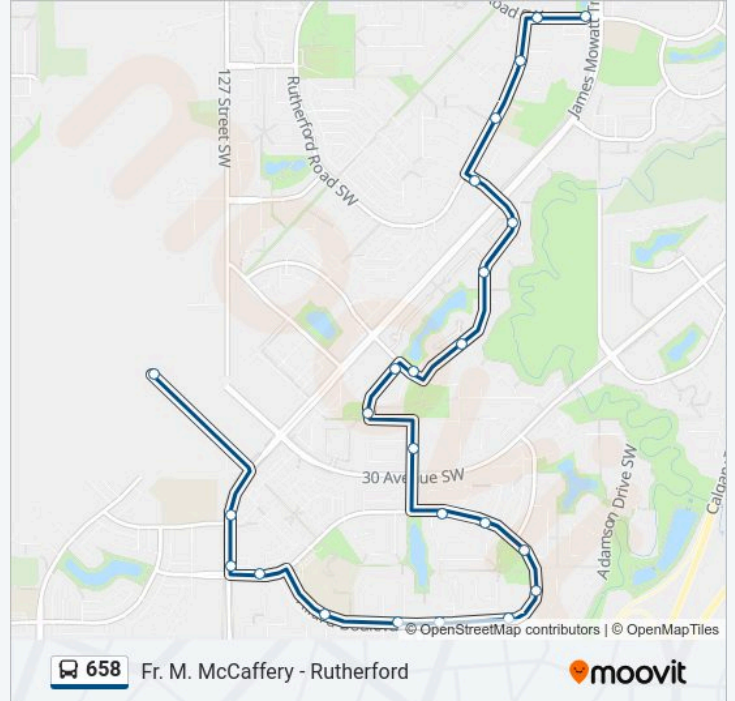

Monday	07:42
Tuesday	07:42
Wednesday	07:42
Thursday	07:42
Friday	07:42
Saturday	Not Operational
Sunday	Not Operational

658 bus Info

Direction: James Mowatt Trl & Rutherford Road SW→120 Street & 32 Avenue SW

Stops: 24

Trip Duration: 28 min

Line Summary:

Allard Boulevard & Allbright Square SW

Anthony Crescent & Allard Boulevard SW

Allard Boulevard & Annett Common SW

James Mowatt Trail & Allard Boulevard SW

James Mowatt Trail & 35 Avenue SW

120 Street & 32 Avenue SW

658 bus time schedules and route maps are available in an offline PDF at moovitapp.com. Use the Moovit App to see live bus times, train schedule or subway schedule, and step-by-step directions for all public transit in Edmonton.

© 2024 Moovit - All Rights Reserved