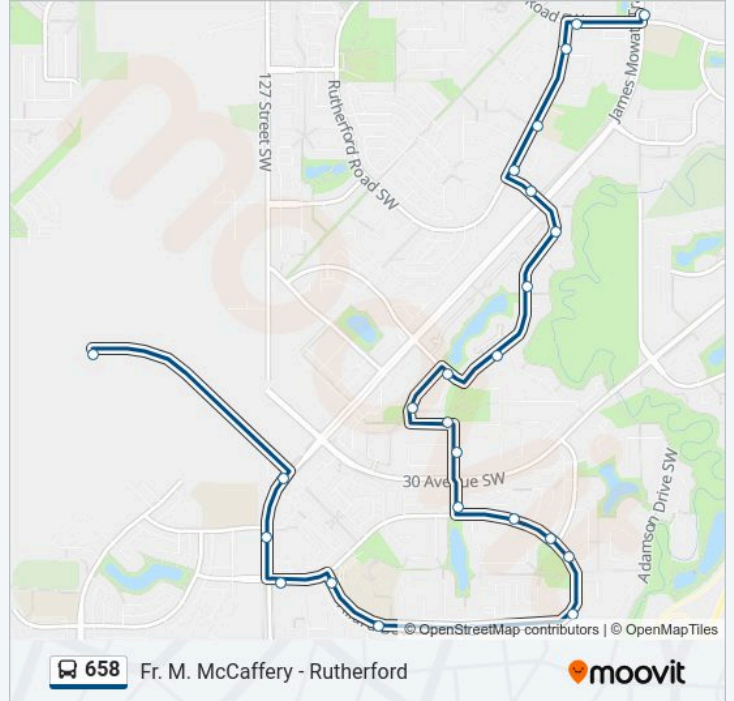

658 bus Info

Direction: Heritage Valley Trail & 32 Avenue SW→James Mowatt Trail & Blackmud Creek Drive SW

Stops: 25

Trip Duration: 31 min

Line Summary:

Rutherford Road E & 17 Avenue SW

Rutherford Road & 15 Avenue SW

Rutherford Road & 13 Avenue SW

114 Street & Rutherford Road SW

James Mowatt Trail & Blackmud Creek Drive SW

Direction: James Mowatt Trl & Rutherford Road SW→120 Street & 32 Avenue SW

24 stops

[VIEW LINE SCHEDULE](#)

Monday	07:42
Tuesday	07:42
Wednesday	07:42
Thursday	07:42
Friday	07:42
Saturday	Not Operational
Sunday	Not Operational

658 bus Info

Direction: James Mowatt Trl & Rutherford Road SW→120 Street & 32 Avenue SW

Stops: 24

Trip Duration: 28 min

Line Summary:

Allard Boulevard & Allbright Square SW

Anthony Crescent & Allard Boulevard SW

Allard Boulevard & Annett Common SW

James Mowatt Trail & Allard Boulevard SW

James Mowatt Trail & 35 Avenue SW