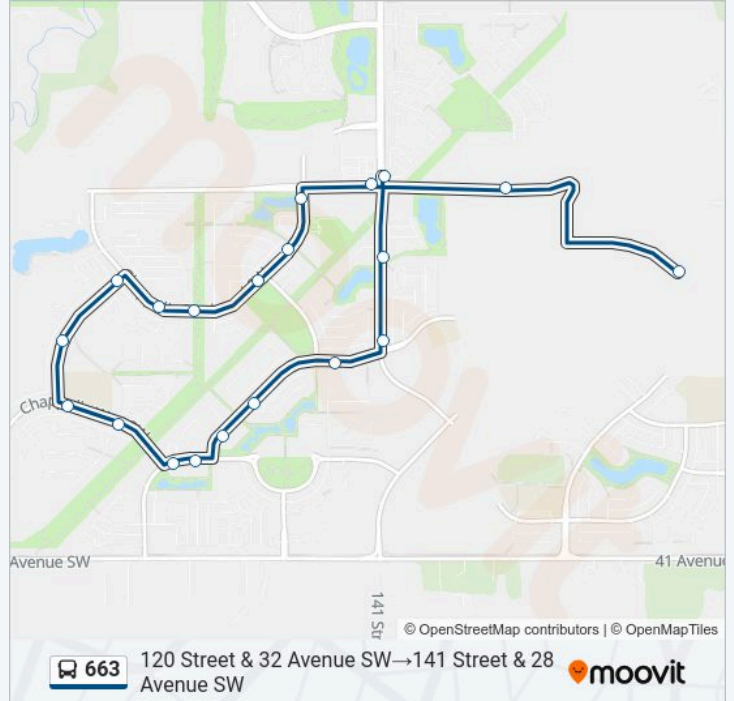

663 Line**120 Street & 32 Avenue SW→141 Street & 28 Avenue SW**

Get The App

The 663 bus line (120 Street & 32 Avenue SW→141 Street & 28 Avenue SW) has 2 routes. For regular weekdays, their operation hours are:

Direction: 120 Street & 32 Avenue SW→141 Street & 28 Avenue SW

20 stops

[VIEW LINE SCHEDULE](#)

120 Street & 32 Avenue SW
 Paisley Drive & 28 Avenue SW
 141 Street & 28 Avenue SW
 Chappelle Boulevard & 28 Avenue SW
 Chappelle Boulevard & Carey Way SW
 Chappelle Boulevard & Chapman Road SW
 Chapman Way & Chappelle Boulevard SW
 Calhoun Link & Chappelle Boulevard SW
 Chappelle Green & Chappelle Boulevard SW
 Chappelle Green & Cooke Lane SW
 Chappelle Green & Chappelle Way SW
 Carson Way & Chappelle Way SW
 Chappelle Way & Chappelle Road SW
 Claxton Loop & Chappelle Road SW
 Chappelle Drive & Claxton Loop SW
 Chappelle Drive & Claxton Crescent SW
 Charles Link & Chappelle Drive SW
 141 Street & Chappelle Drive SW
 141 Street & Chappelle Drive SW

663 bus Time Schedule

120 Street & 32 Avenue SW→141 Street & 28 Avenue SW Route Timetable:

Monday	15:12
Tuesday	15:12
Wednesday	15:12
Thursday	12:20
Friday	15:12
Saturday	Not Operational
Sunday	Not Operational

663 bus Info

Direction: 120 Street & 32 Avenue SW→141 Street & 28 Avenue SW

Stops: 20

Trip Duration: 20 min

Line Summary:

Direction: 141 Street & 28 Avenue SW→Heritage Valley Trail & 32 Avenue SW

20 stops

[VIEW LINE SCHEDULE](#)