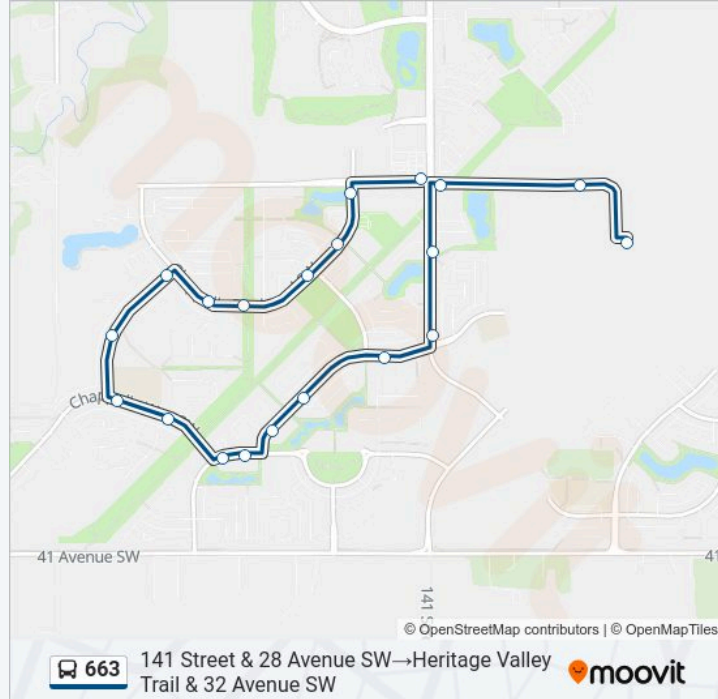

- 141 Street & 28 Avenue SW
- Chappelle Boulevard & 28 Avenue SW
- Chappelle Boulevard & Carey Way SW
- Chappelle Boulevard & Chapman Road SW
- Chapman Way & Chappelle Boulevard SW
- Calhoun Link & Chappelle Boulevard SW
- Chappelle Green & Chappelle Boulevard SW
- Chappelle Green & Cooke Lane SW
- Chappelle Green & Chappelle Way SW
- Carson Way & Chappelle Way SW
- Chappelle Way & Chappelle Road SW
- Claxton Loop & Chappelle Road SW
- Chappelle Drive & Claxton Loop SW
- Chappelle Drive & Claxton Crescent SW
- Charles Link & Chappelle Drive SW
- 141 Street & Chappelle Drive SW
- 141 Street & Chappelle Drive SW
- 141 Street & 28 Avenue SW

663 bus Time Schedule

141 Street & 28 Avenue SW→Heritage Valley Trail & 32 Avenue SW Route Timetable:

Monday	07:53
Tuesday	07:53
Wednesday	07:53
Thursday	07:53
Friday	07:53
Saturday	Not Operational
Sunday	Not Operational

663 bus Info

Direction: 141 Street & 28 Avenue SW→Heritage Valley Trail & 32 Avenue SW

Stops: 20

Trip Duration: 17 min

Line Summary:

Paisley Drive & 28 Avenue SW

Heritage Valley Trail & 32 Avenue SW

663 bus time schedules and route maps are available in an offline PDF at moovitapp.com. Use the Moovit App to see live bus times, train schedule or subway schedule, and step-by-step directions for all public transit in Edmonton.

© 2024 Moovit - All Rights Reserved